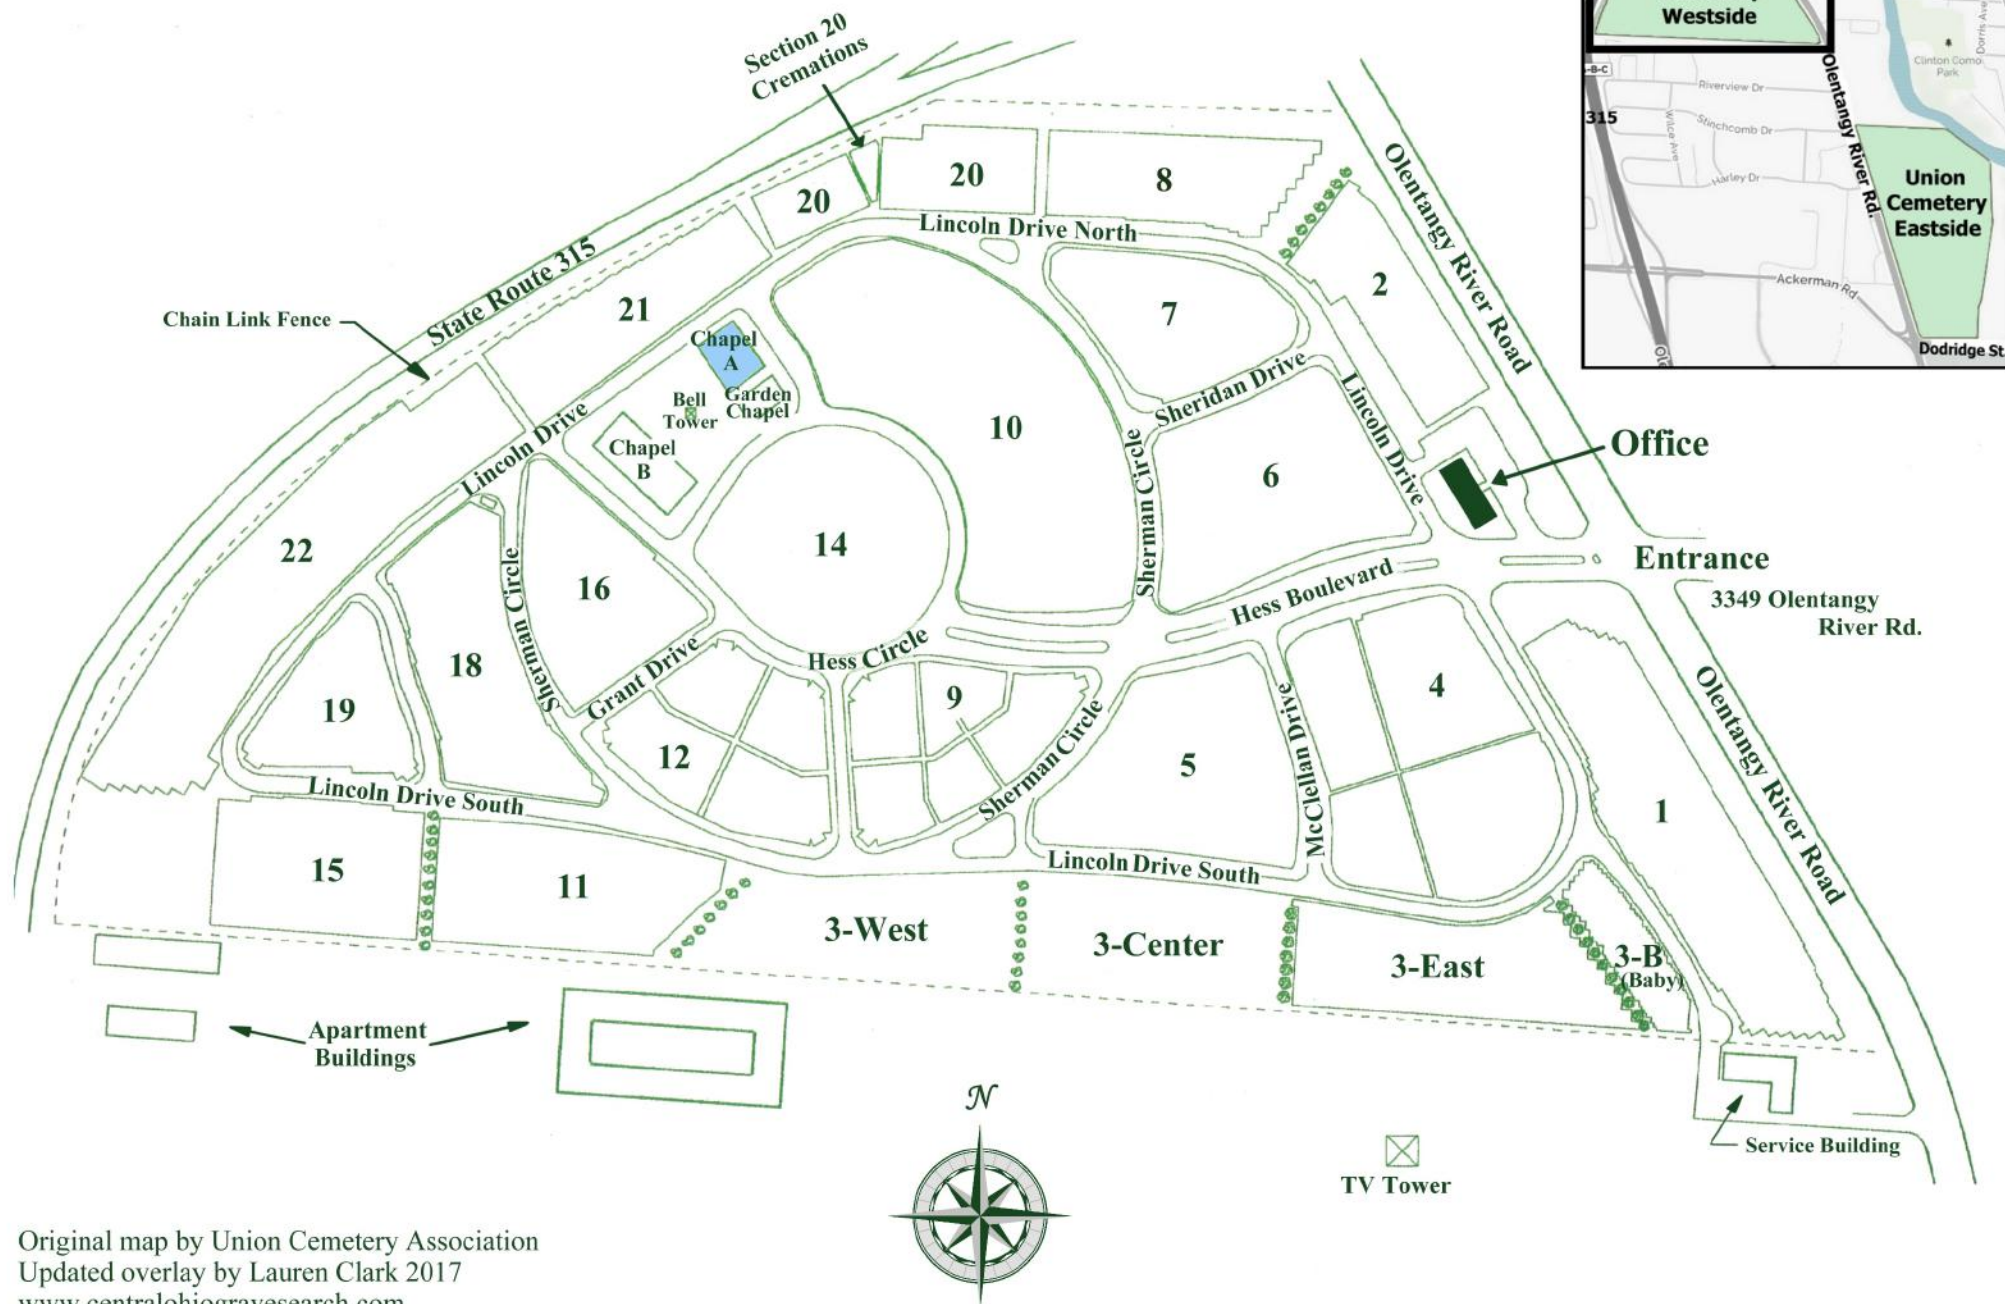

# Union Cemetery - "1946 Addition" (Westside Cemetery) Columbus, Franklin County, Ohio

# Chapel A Mausoleum

Union Cemetery - Westside Cemetery  
Columbus, Franklin County, Ohio

NICHES A

NICHES B

NICHES C

NICHES D