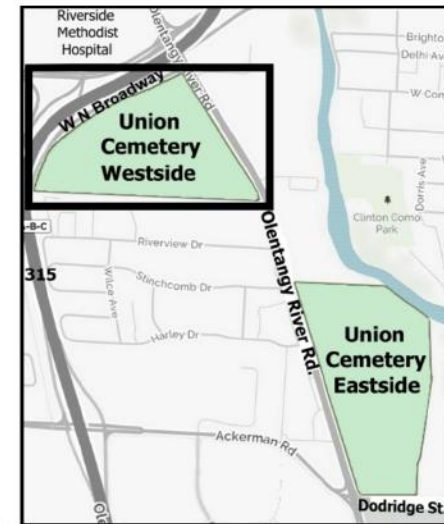

# Union Cemetery - "1946 Addition" (Westside Cemetery) Columbus, Franklin County, Ohio

# Chapel A Mausoleum

Union Cemetery - Westside Cemetery  
Columbus, Franklin County, Ohio

NICHES A

NICHES B

NICHES C

NICHES D