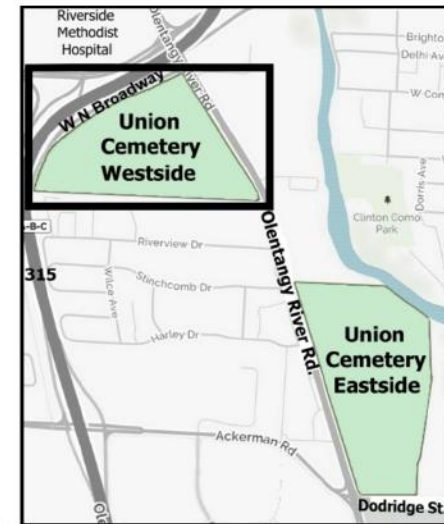

Union Cemetery - "1946 Addition" (Westside Cemetery) Columbus, Franklin County, Ohio

Chapel B Mausoleum

Union Cemetery - Westside Cemetery
Columbus, Franklin County, Ohio

Chapel B Mausoleum

Union Cemetery- Westside Cemetery Columbus, Franklin County, Ohio