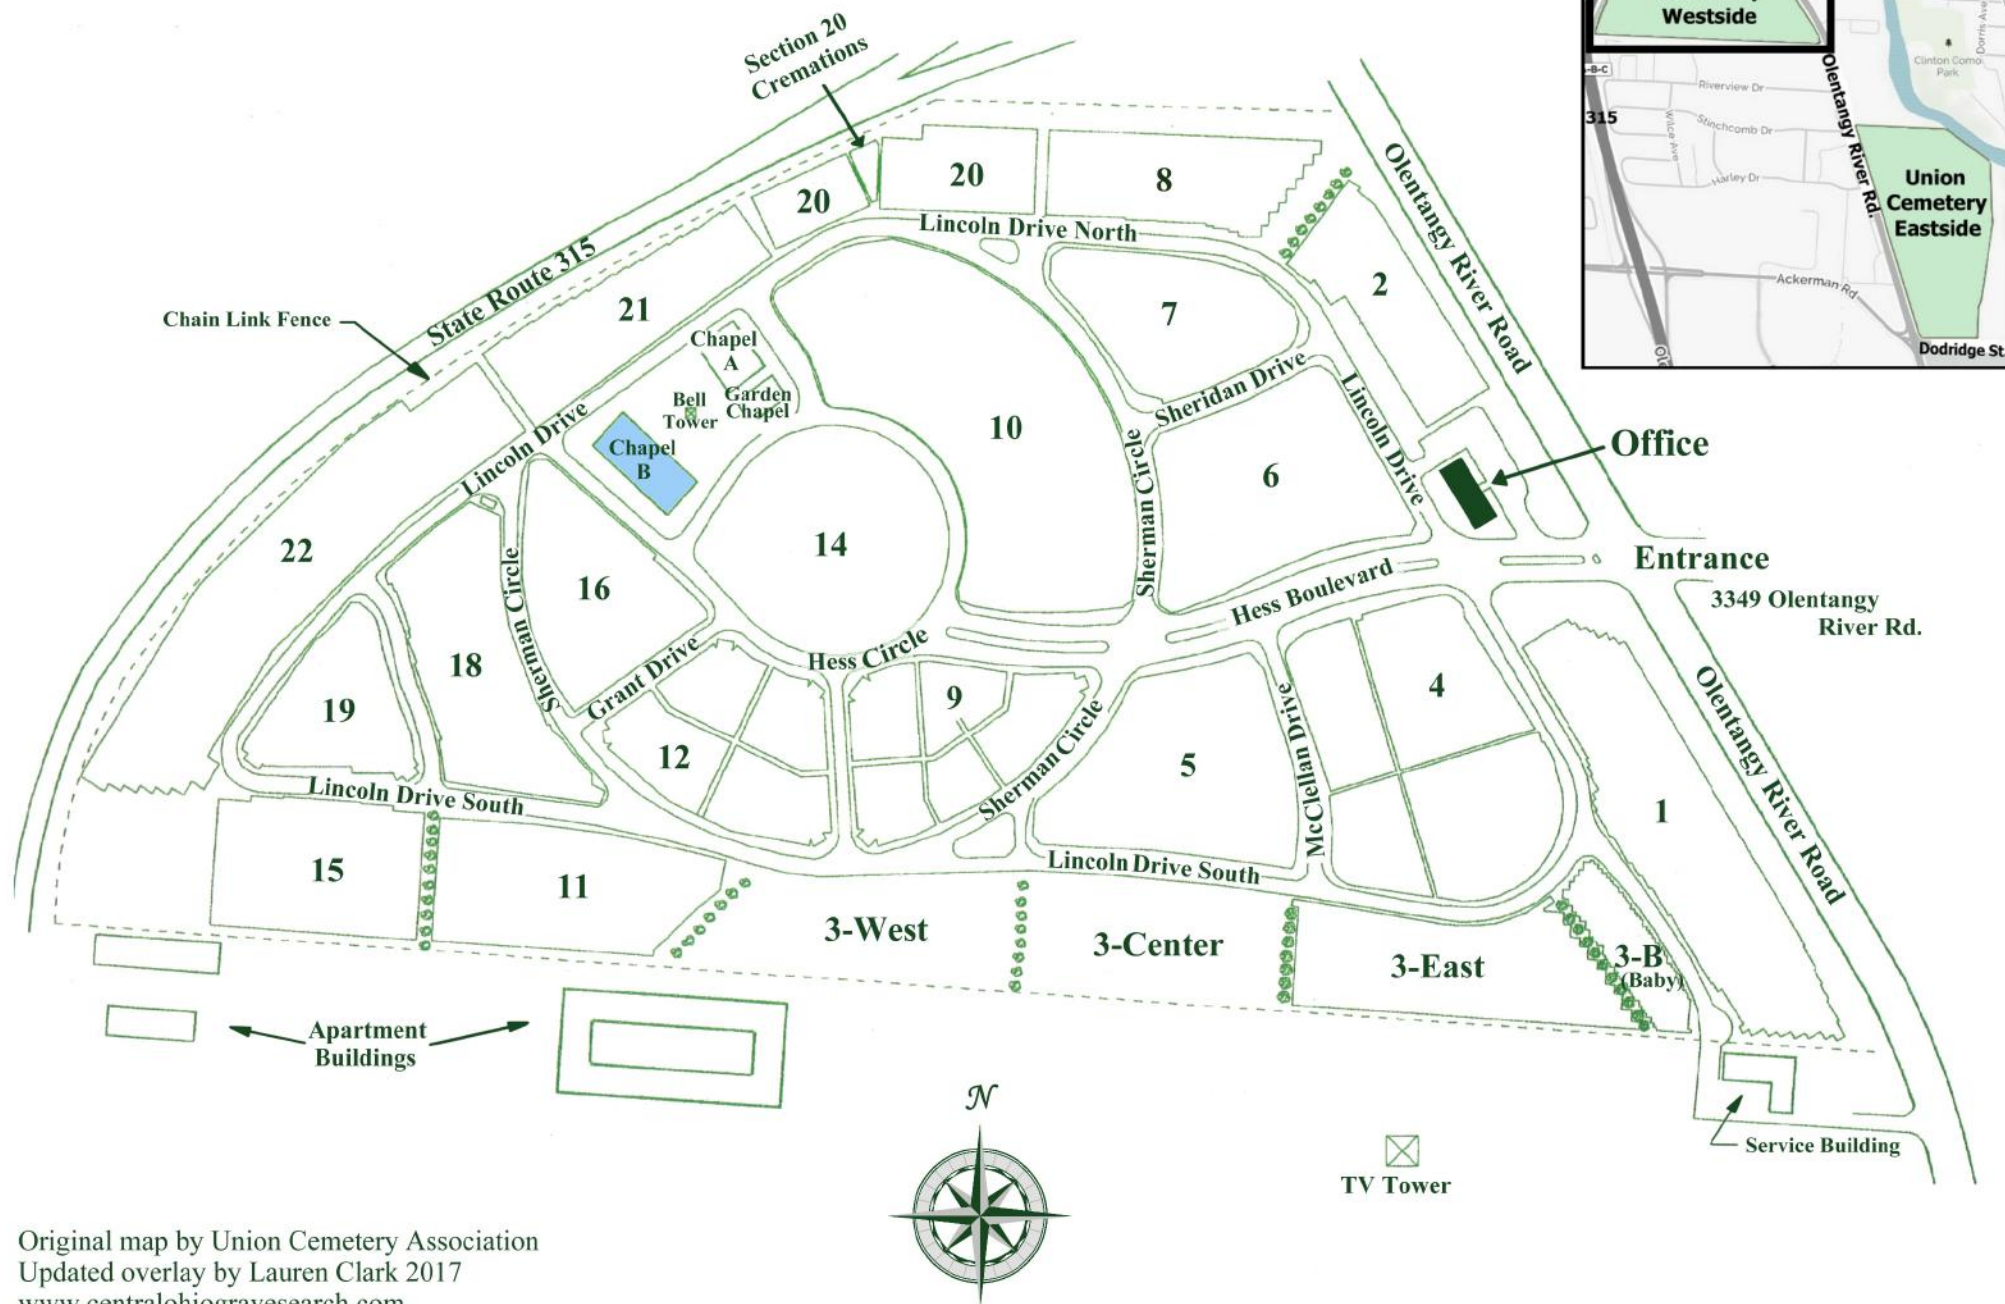

Union Cemetery - "1946 Addition" (Westside Cemetery) Columbus, Franklin County, Ohio

Chapel B Mausoleum

Union Cemetery - Westside Cemetery
Columbus, Franklin County, Ohio

Chapel B Mausoleum

Union Cemetery- Westside Cemetery Columbus, Franklin County, Ohio

NICHES "A"

NICHES "B"

NICHES "C"

NICHES "D"

NICHES "E"

NICHES "F"

NICHES "G"

NICHES "H"
(EXTERIOR)

NICHES "J"
(EXTERIOR)

NICHES "K"
(EXTERIOR)

NICHES "L"
(EXTERIOR)

NICHES "M"
(EXTERIOR)

NICHES "N"
(EXTERIOR)

NICHES "O"
(EXTERIOR)

NICHES "P"
(EXTERIOR)

NICHES "R"
(EXTERIOR)