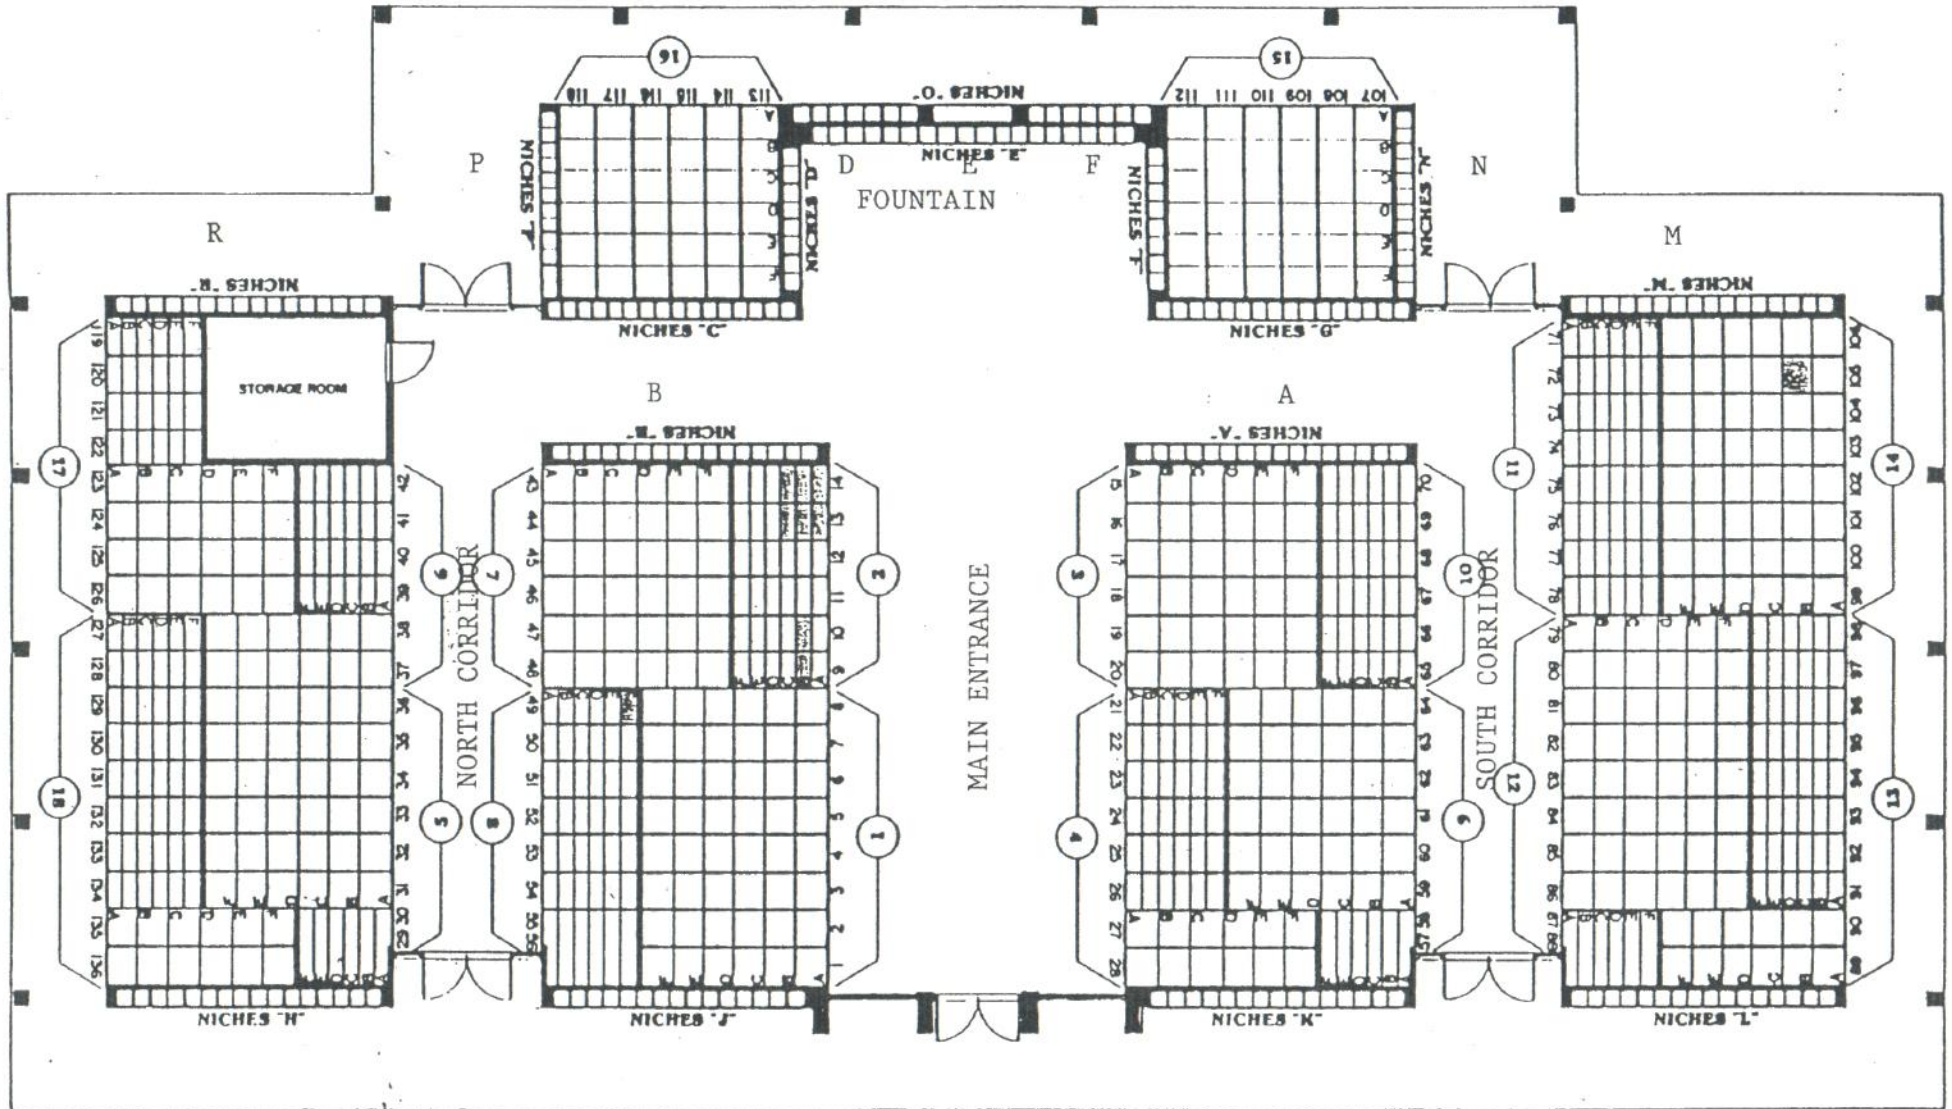

Union Cemetery - "1946 Addition" (Westside Cemetery) Columbus, Franklin County, Ohio

Chapel B Mausoleum

Union Cemetery - Westside Cemetery
Columbus, Franklin County, Ohio

Chapel B Mausoleum

Union Cemetery- Westside Cemetery Columbus, Franklin County, Ohio

NICHES "A"

NICHES "B"

NICHES "C"

NICHES "D"

NICHES "E"

NICHES "F"

NICHES "G"

NICHES "H"
(EXTERIOR)

NICHES "J"
(EXTERIOR)

NICHES "K"
(EXTERIOR)

NICHES "L"
(EXTERIOR)

NICHES "M"
(EXTERIOR)

NICHES "N"
(EXTERIOR)

NICHES "O"
(EXTERIOR)

NICHES "P"
(EXTERIOR)

NICHES "R"
(EXTERIOR)