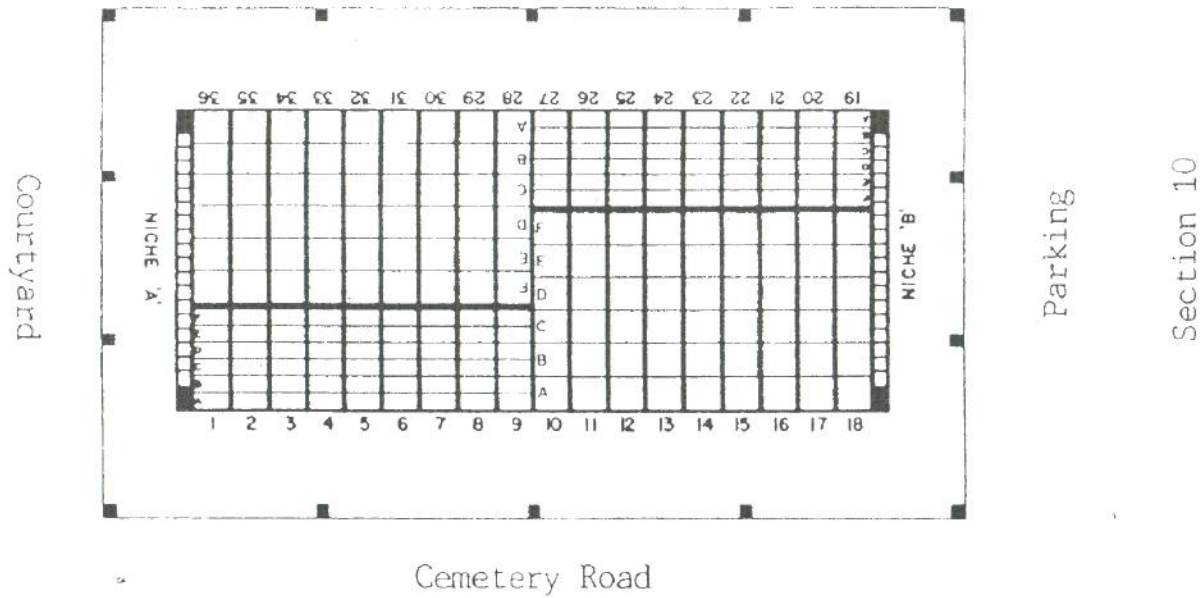

Union Cemetery - "1946 Addition" (Westside Cemetery) Columbus, Franklin County, Ohio

Garden Chapel "A" Mausoleum

Union Cemetery - Westside Cemetery
Columbus, Franklin County, Ohio

On west end

NICHE 'A'

On east end

NICHE 'B'

Cemetery Road

Section 14