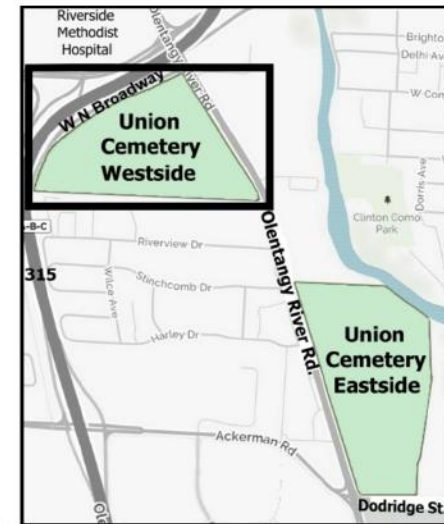

Union Cemetery - "1946 Addition" (Westside Cemetery) Columbus, Franklin County, Ohio

Garden Chapel "A" Mausoleum

Union Cemetery - Westside Cemetery
Columbus, Franklin County, Ohio

On west end

NICHE 'A'

On east end

NICHE 'B'

Cemetery Road

Section 14