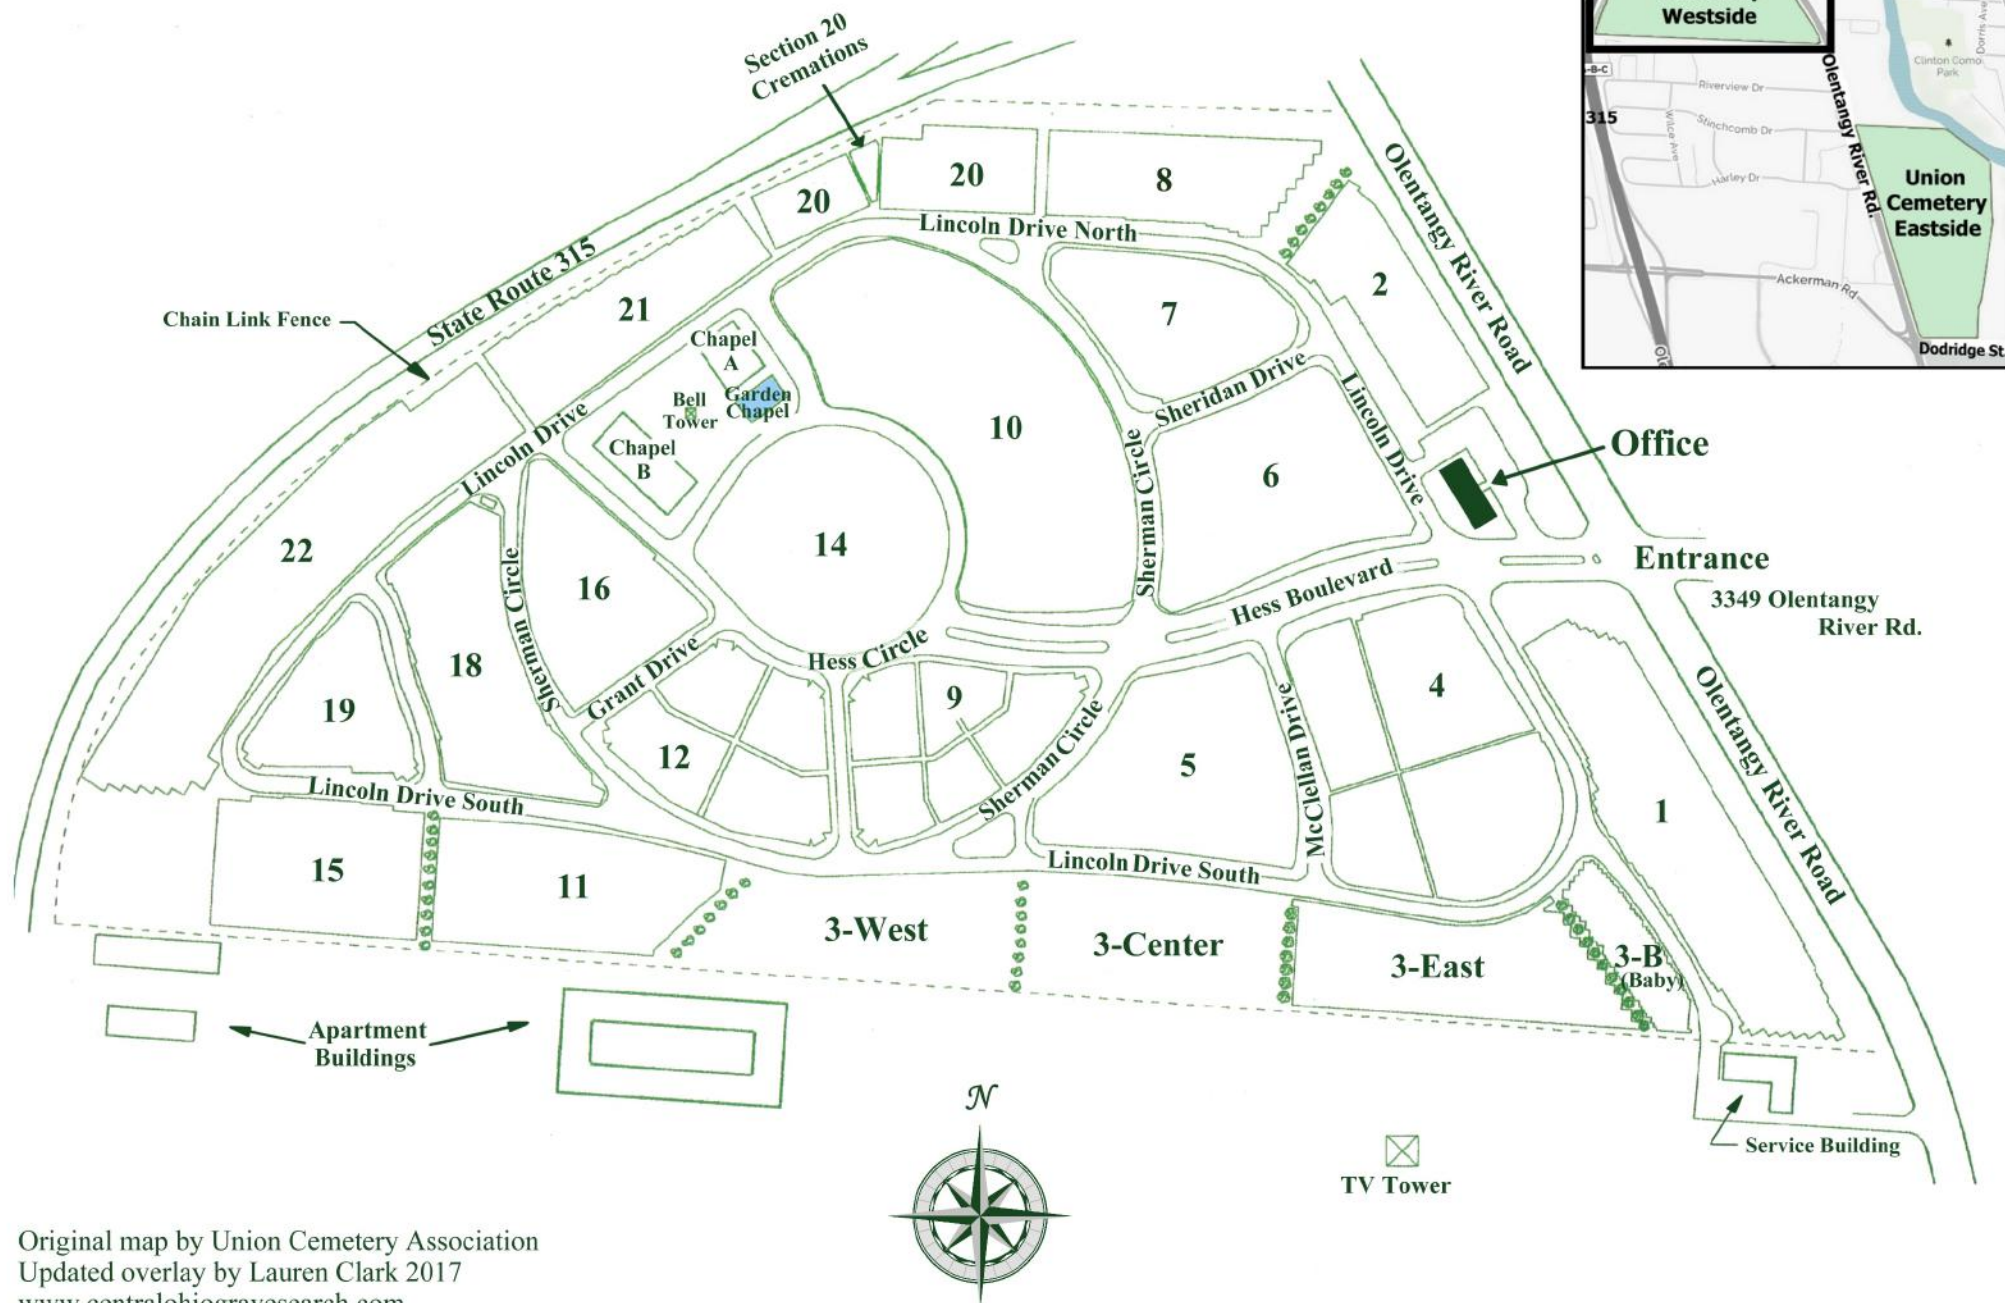

Union Cemetery - "1946 Addition" (Westside Cemetery) Columbus, Franklin County, Ohio

Garden Chapel "A" Mausoleum

Union Cemetery - Westside Cemetery
Columbus, Franklin County, Ohio

On west end

NICHE 'A'

On east end

NICHE 'B'

Cemetery Road

Section 14