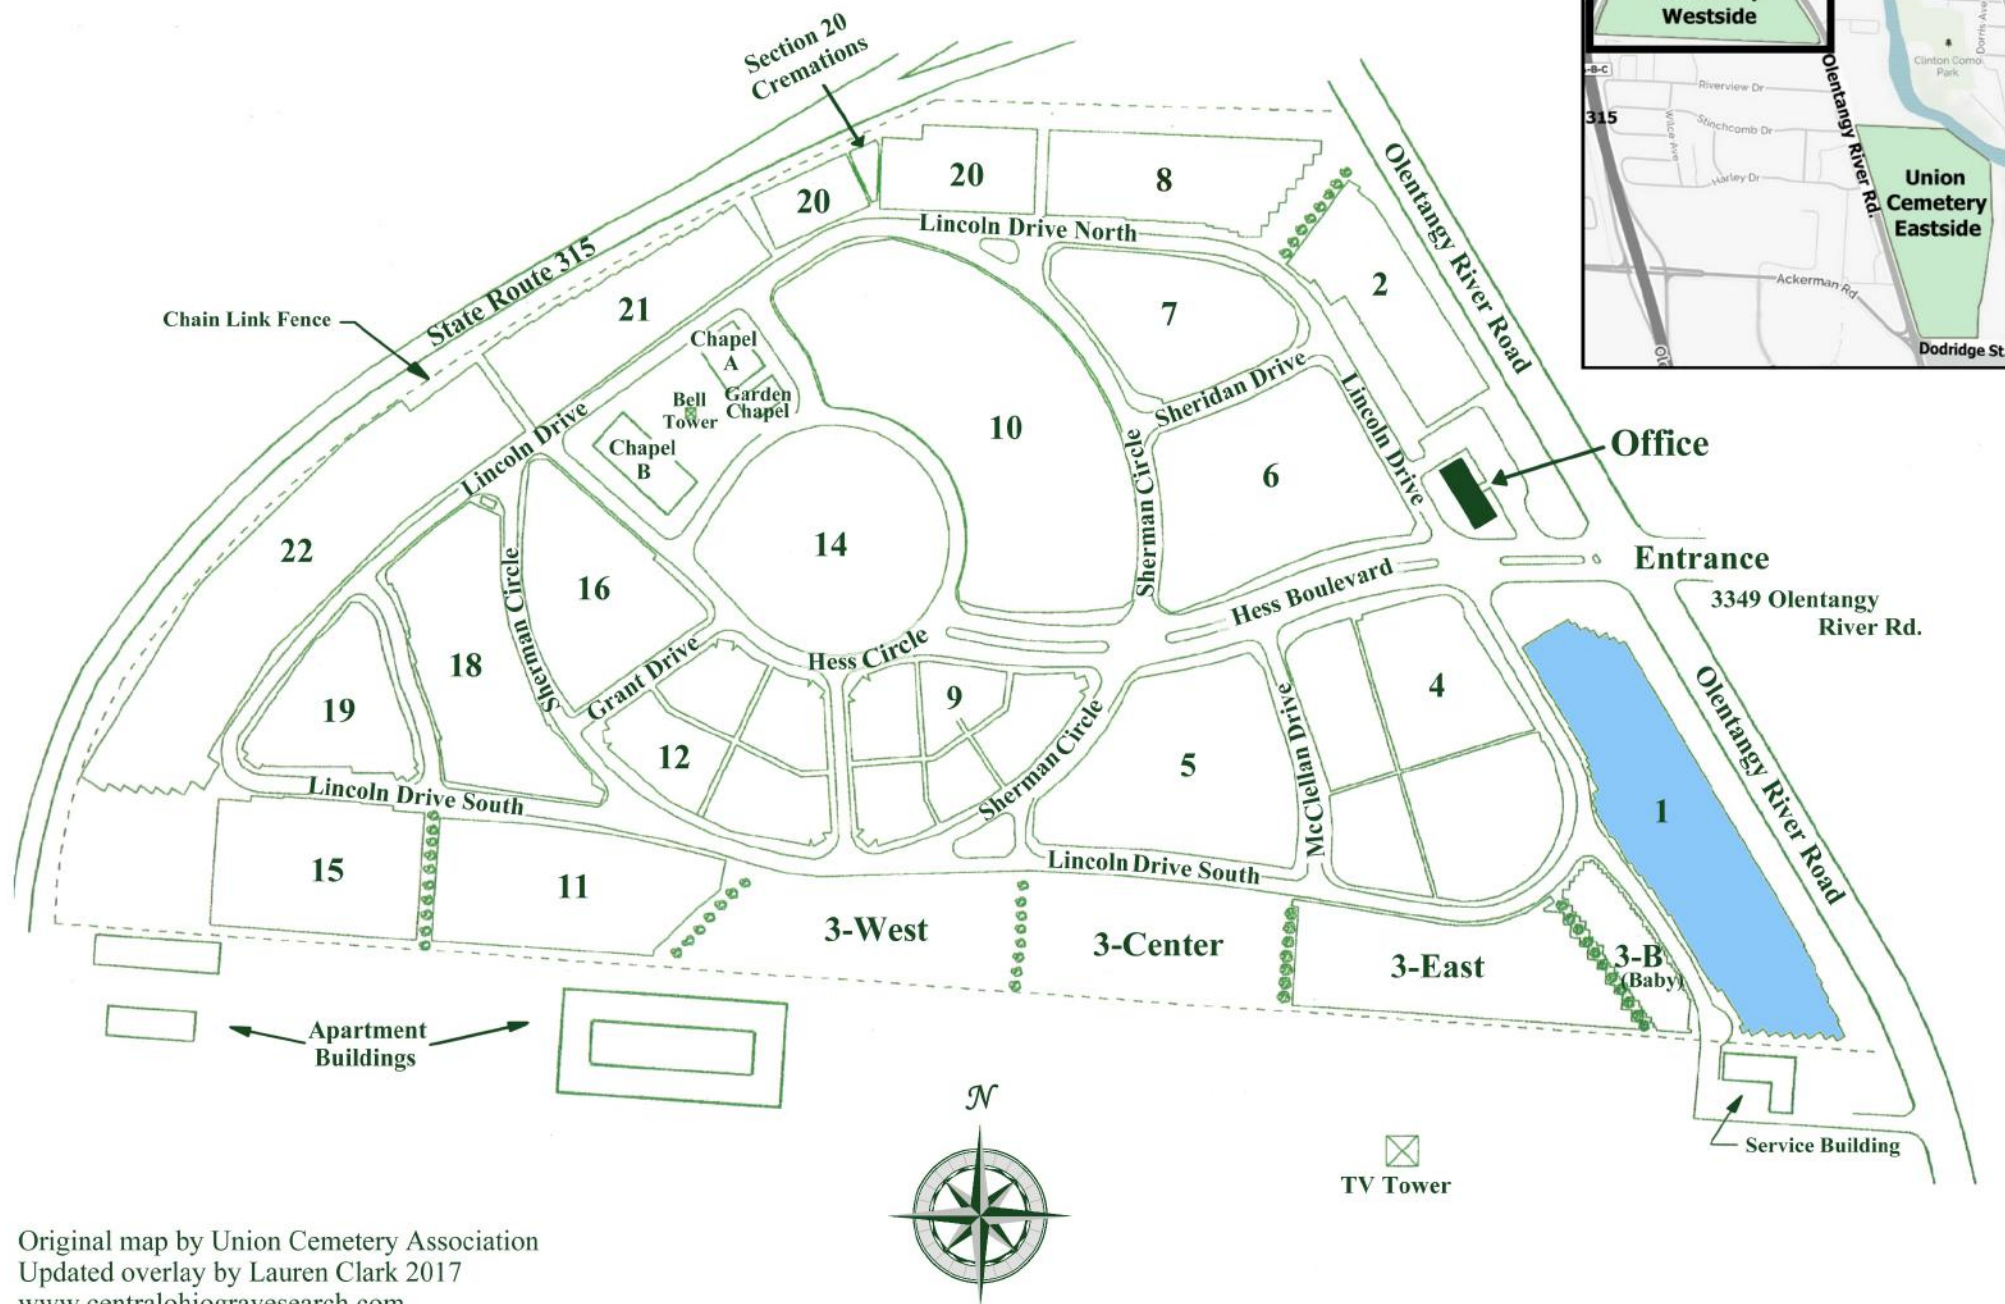

Union Cemetery - "1946 Addition" (Westside Cemetery) Columbus, Franklin County, Ohio

Section 1

Union Cemetery - Westside Cemetery Columbus, Franklin County, Ohio