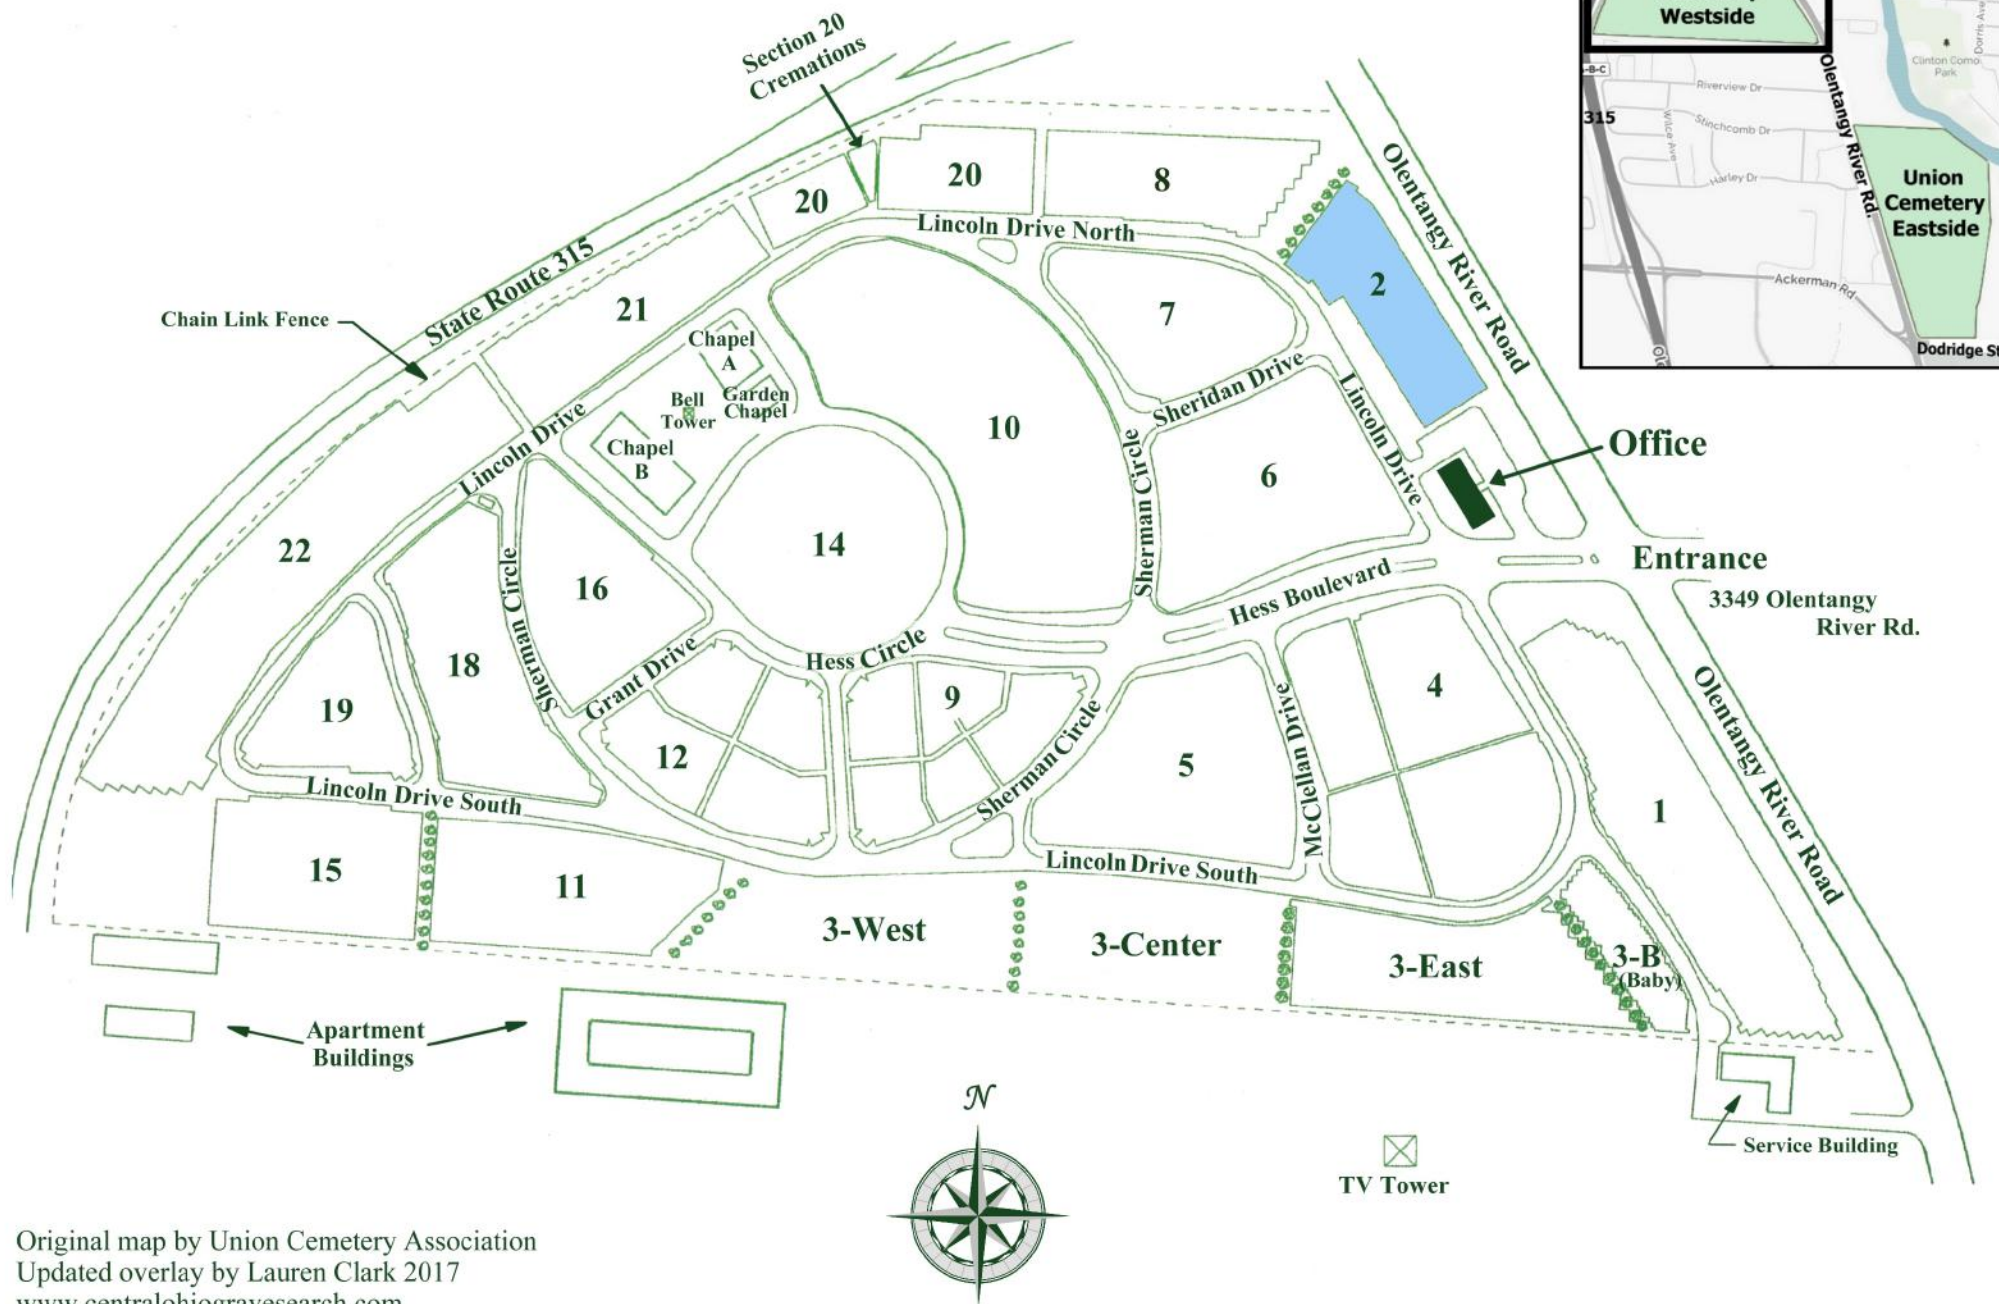

# Union Cemetery - "1946 Addition" (Westside Cemetery) Columbus, Franklin County, Ohio

### Section 2

## Union Cemetery - Westside Cemetery Columbus, Franklin County, Ohio

OLENTANGY RIVER RD.