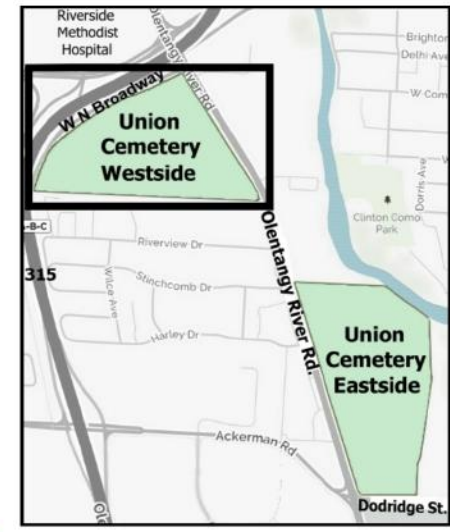

# Union Cemetery - "1946 Addition" (Westside Cemetery) Columbus, Franklin County, Ohio