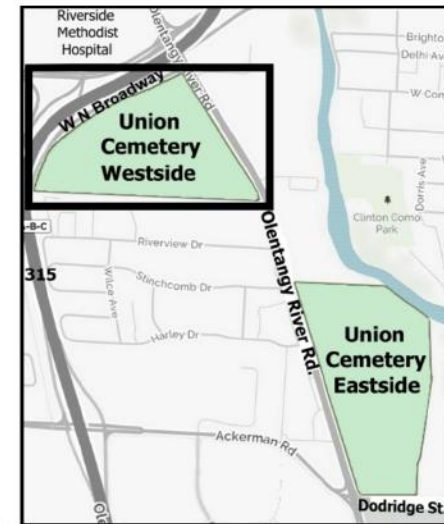

Union Cemetery - "1946 Addition" (Westside Cemetery) Columbus, Franklin County, Ohio

Section 4

Union Cemetery - Westside Cemetery Columbus, Franklin County, Ohio

N 80° 52' 20" W 196.00'
LINCOLN DRIVE SOUTH

20° 20' 4" R 155 T 335.00'