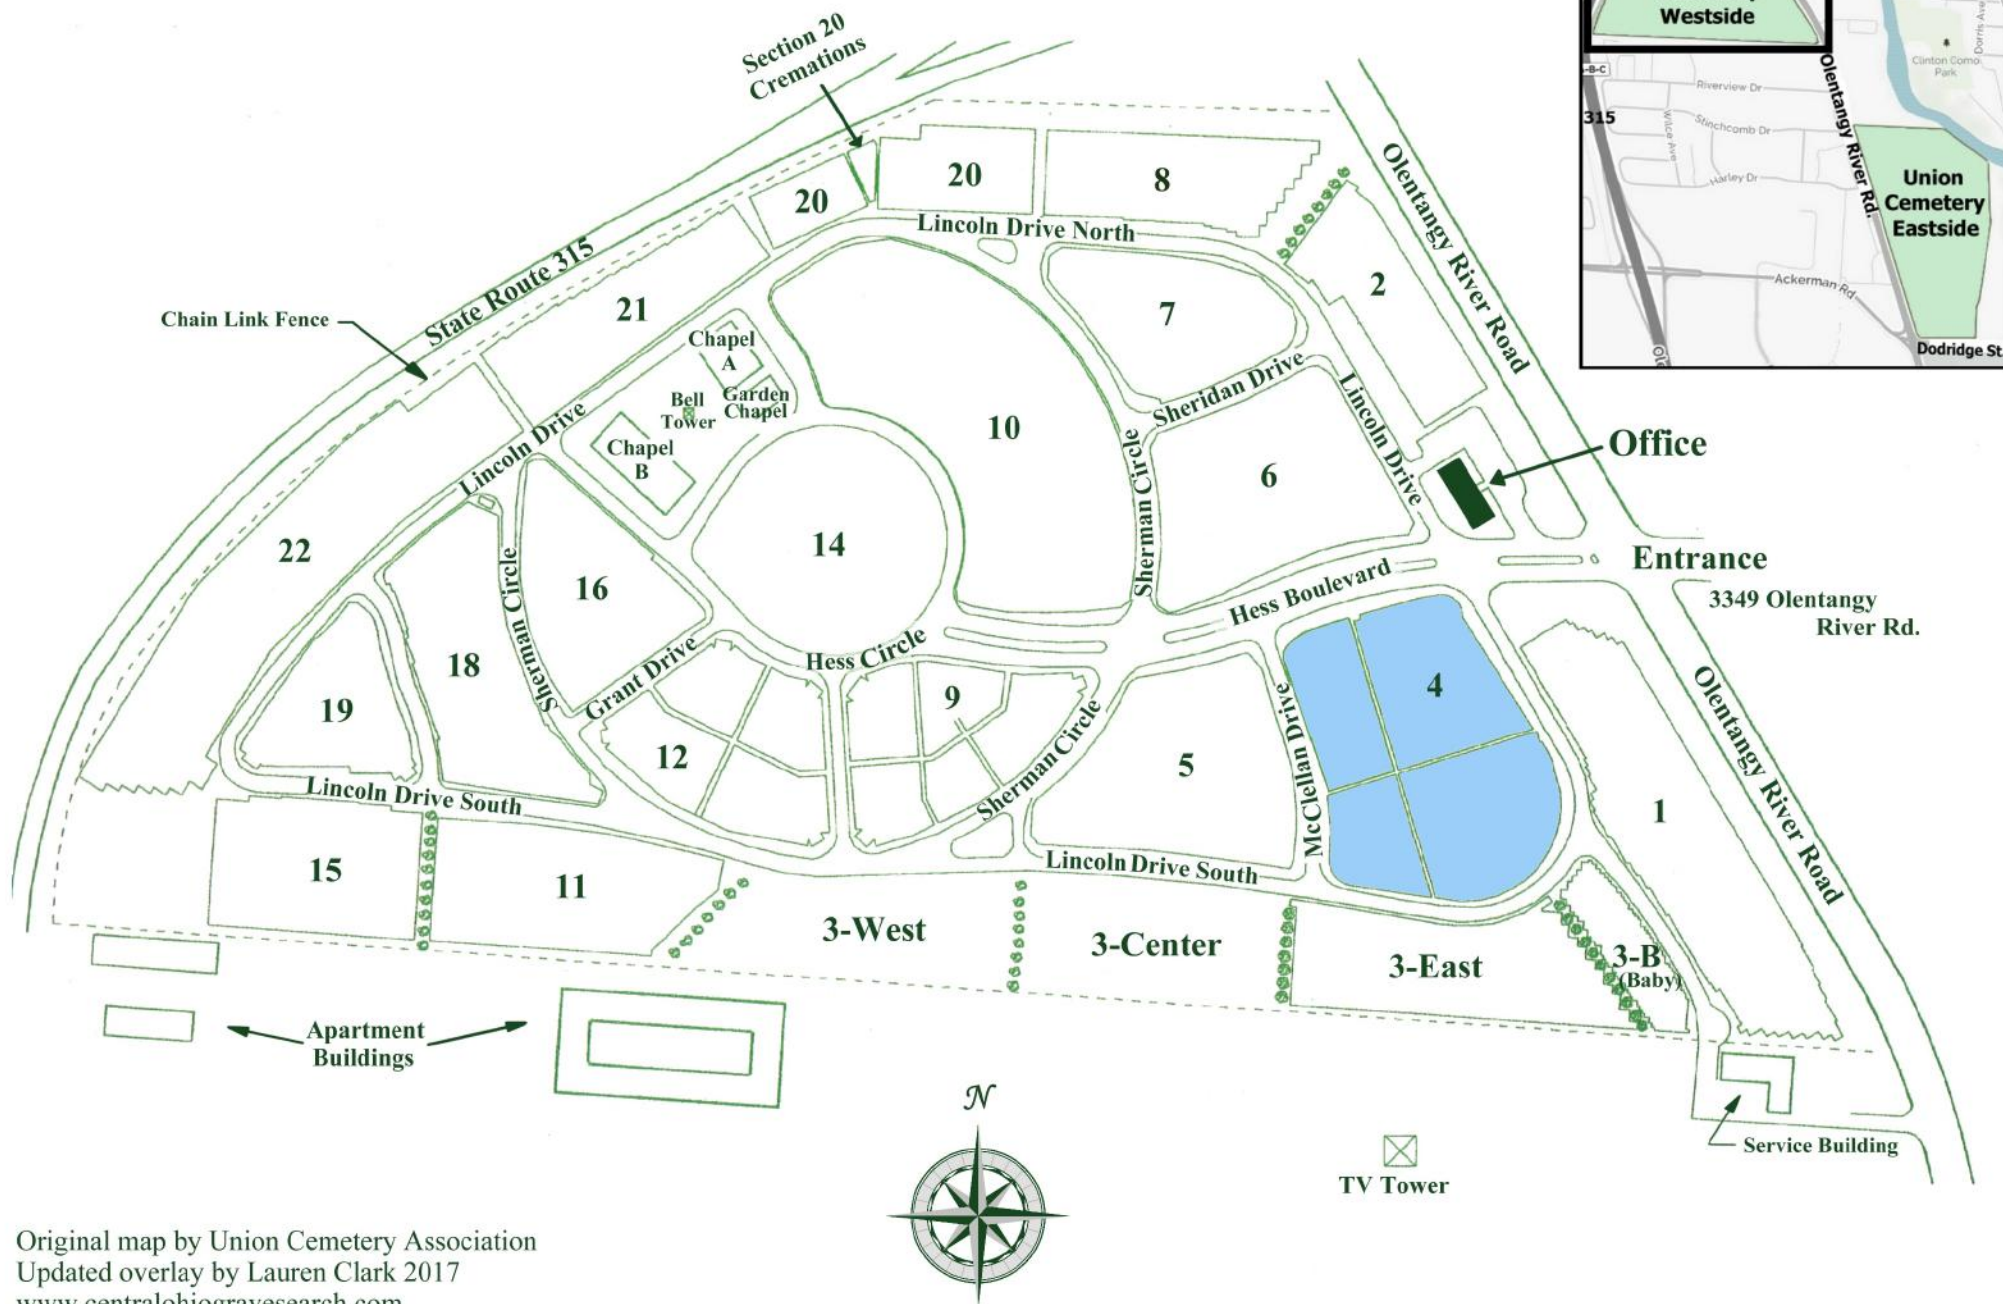

Union Cemetery - "1946 Addition" (Westside Cemetery) Columbus, Franklin County, Ohio

Section 4

Union Cemetery - Westside Cemetery Columbus, Franklin County, Ohio

N 80° 52' 20" W 196.00'
LINCOLN DRIVE SOUTH

20° 20' 4" R 155 T 335.00'