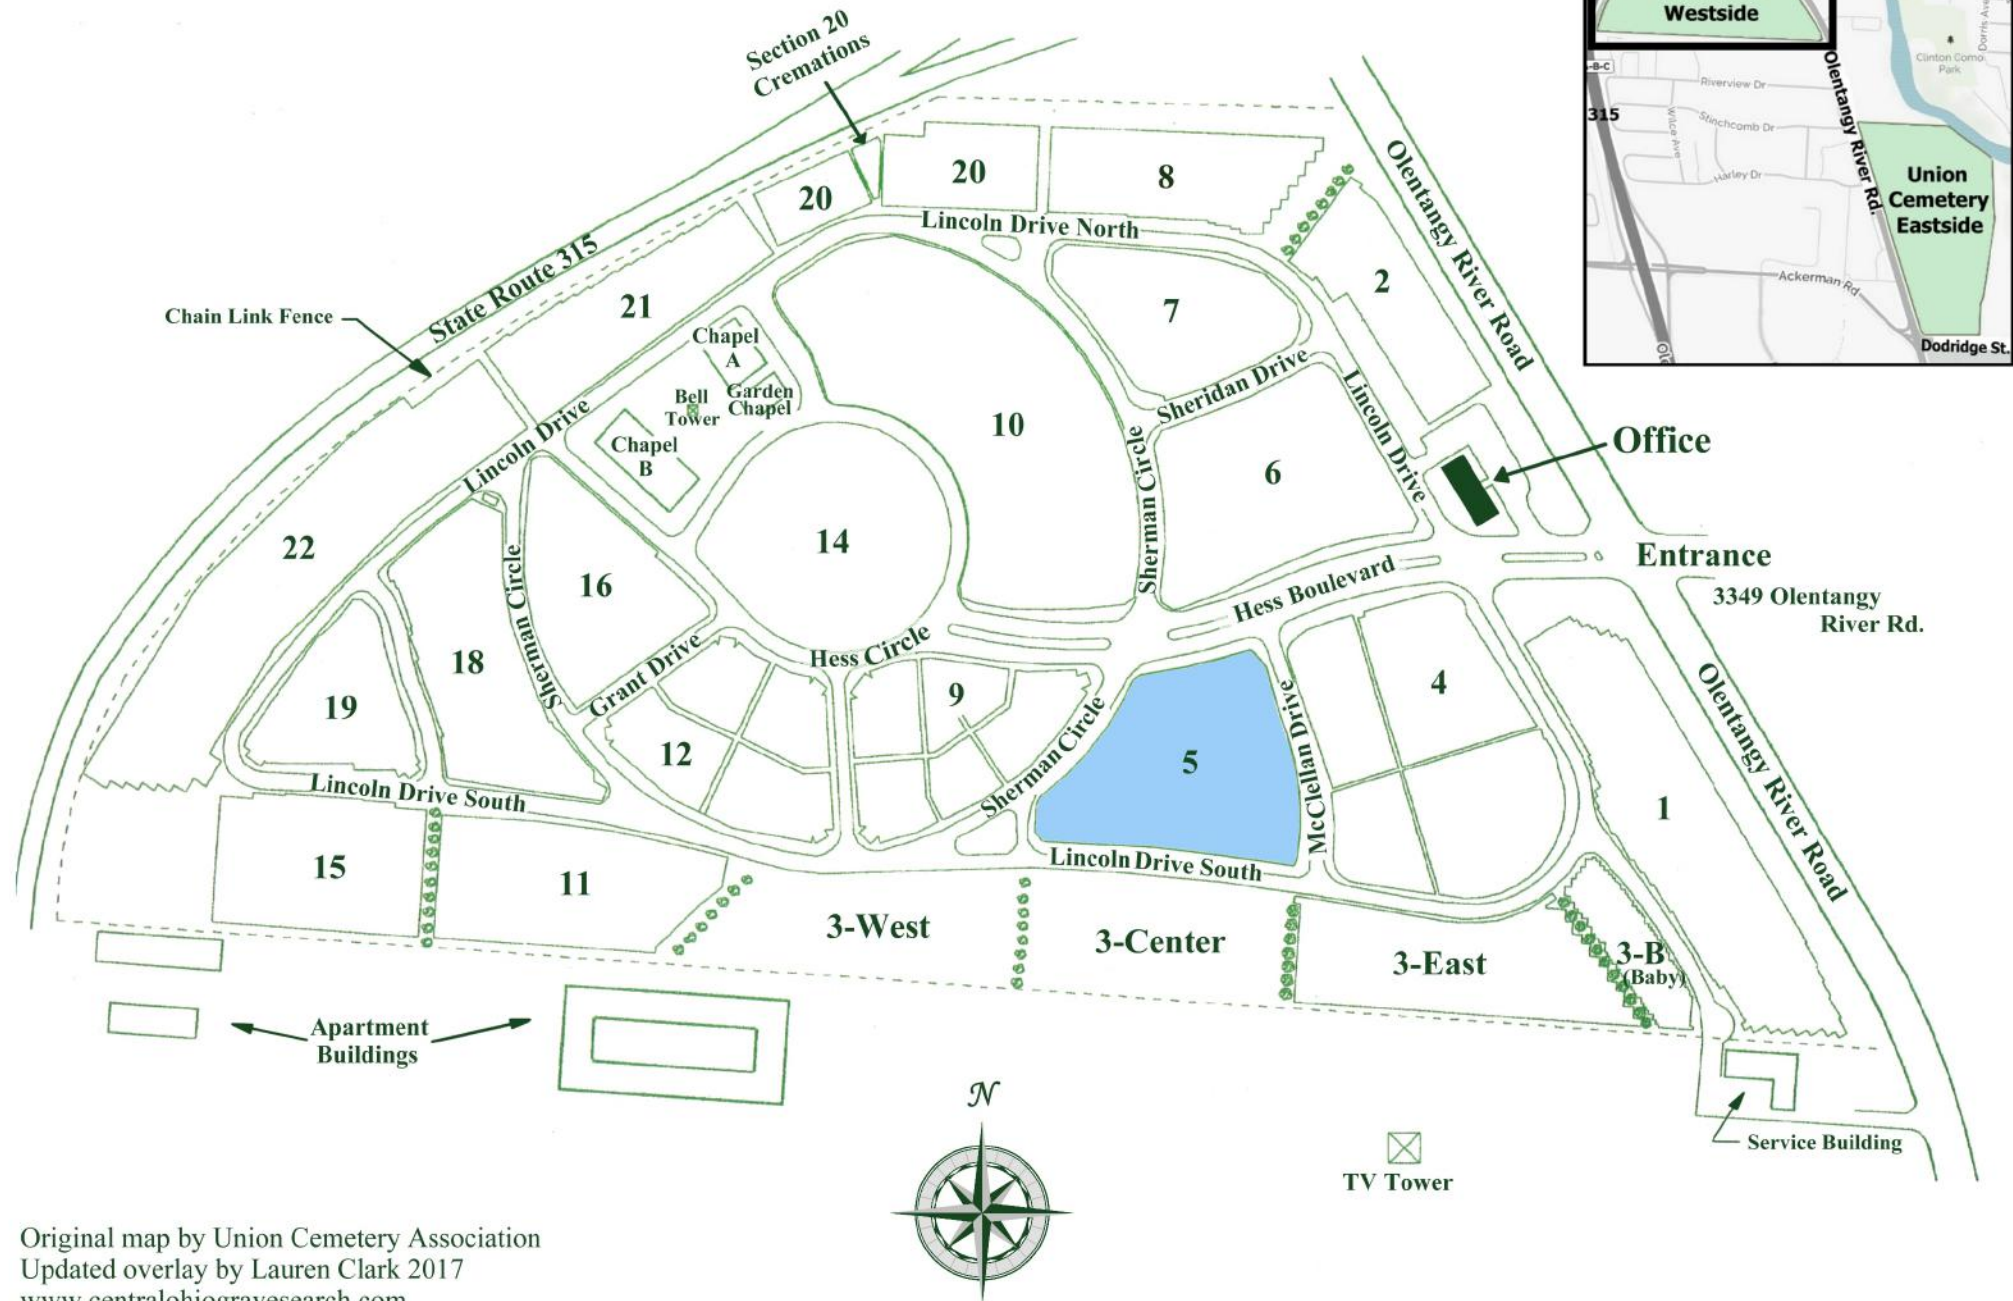

Union Cemetery - "1946 Addition" (Westside Cemetery) Columbus, Franklin County, Ohio

Section 5

Union Cemetery - Westside Cemetery
Columbus, Franklin County, Ohio