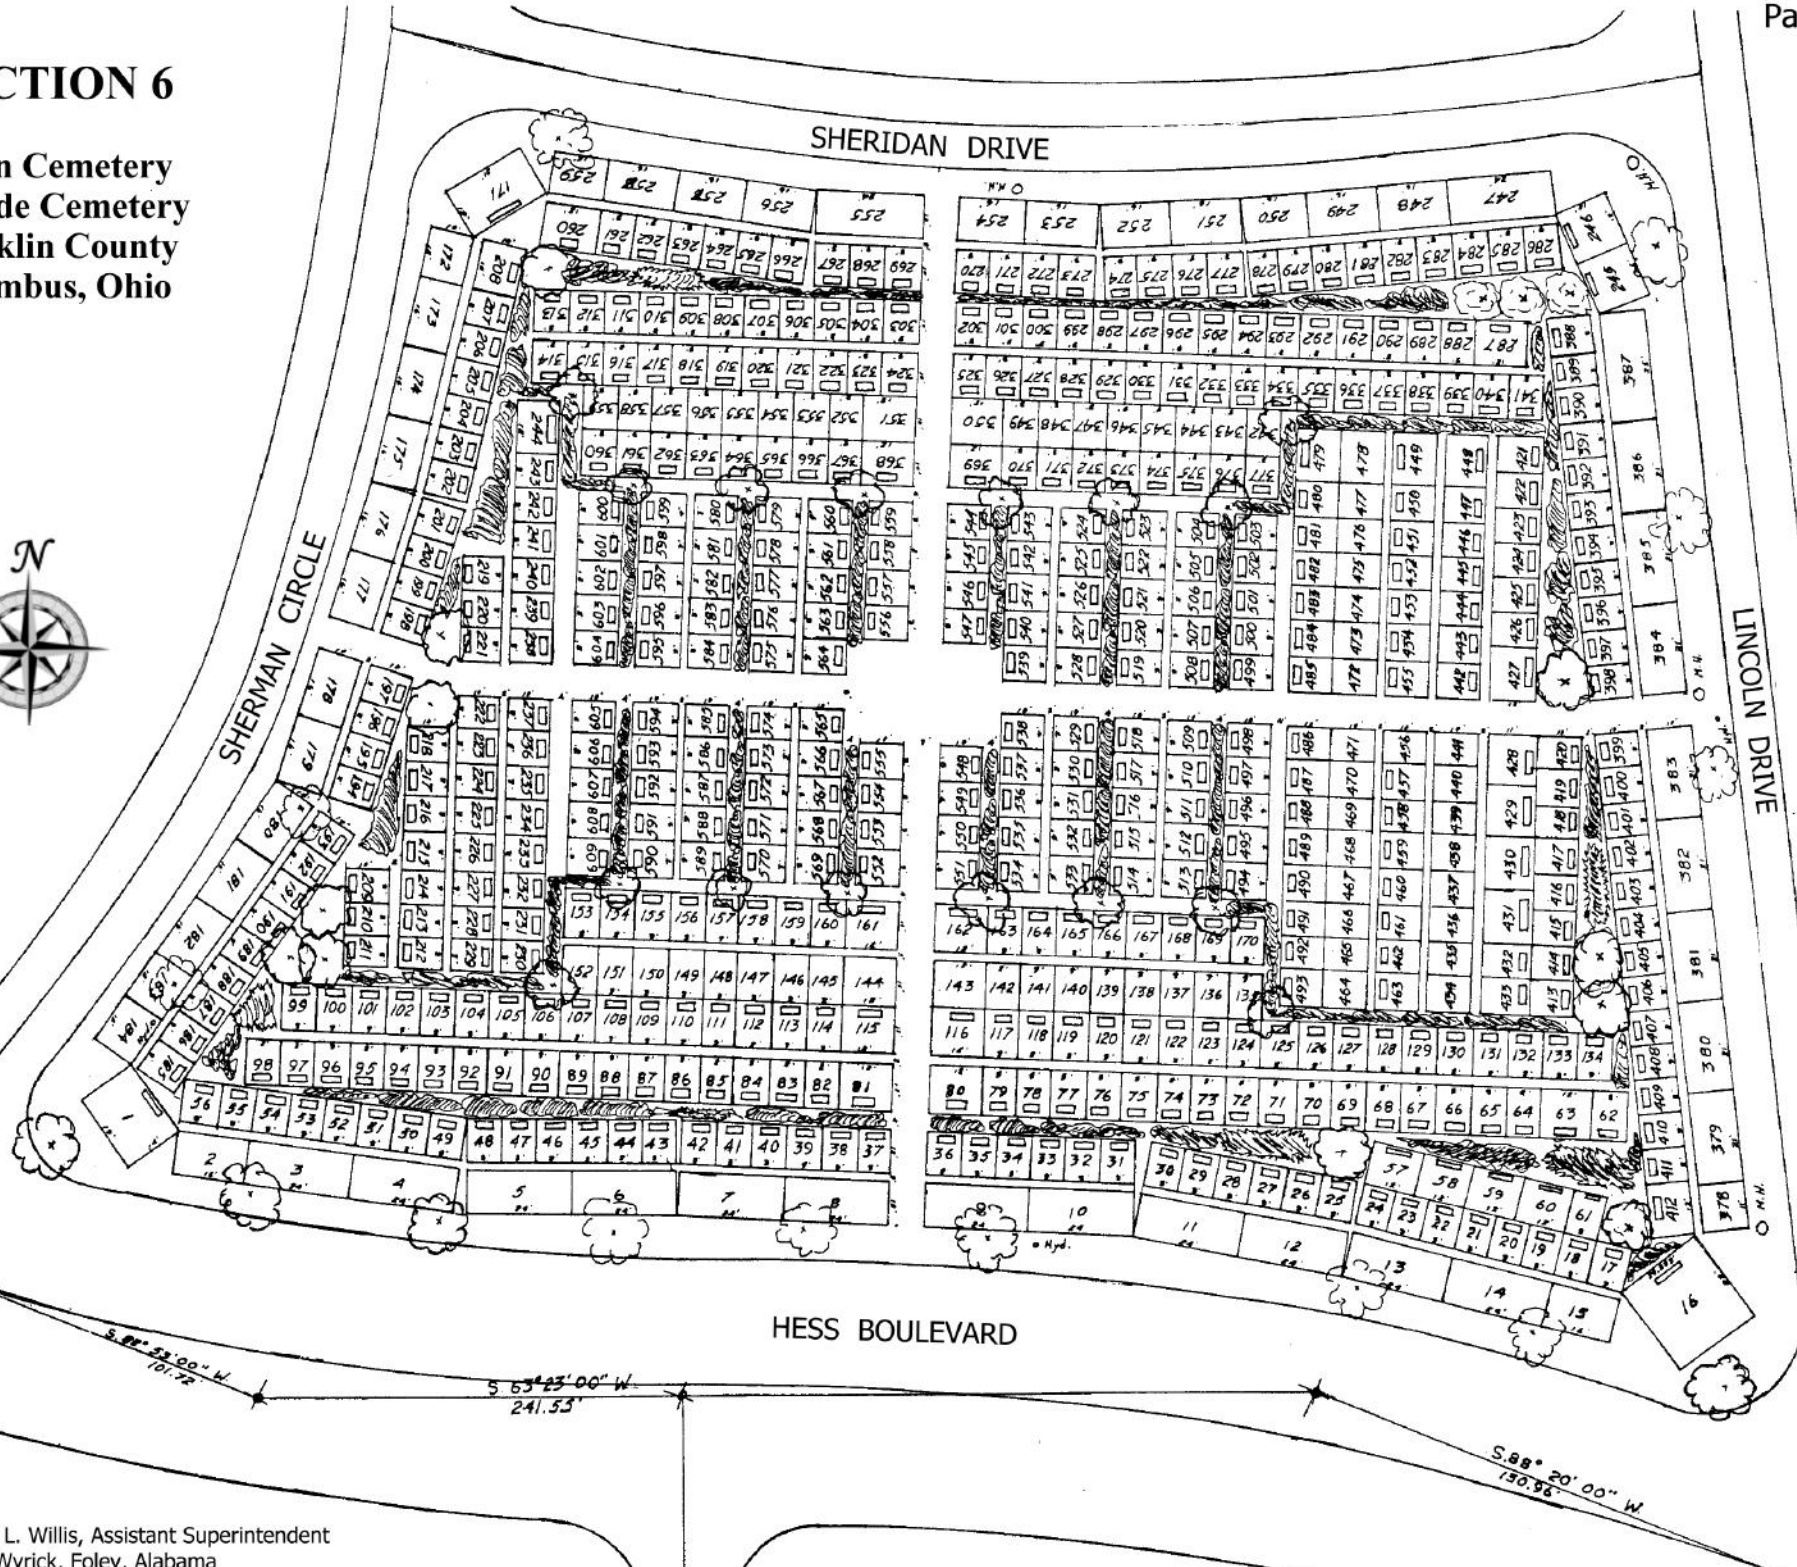

Union Cemetery - "1946 Addition" (Westside Cemetery) Columbus, Franklin County, Ohio

Original map by Union Cemetery Association
Updated overlay by Lauren Clark 2017
www.centralohiogravesearch.com

SECTION 6

Union Cemetery
Westside Cemetery
Franklin County
Columbus, Ohio

S. 87° 53' 00" W
101.72

S. 63° 23' 00" W
241.53

S. 88° 20' 00" W
130.96