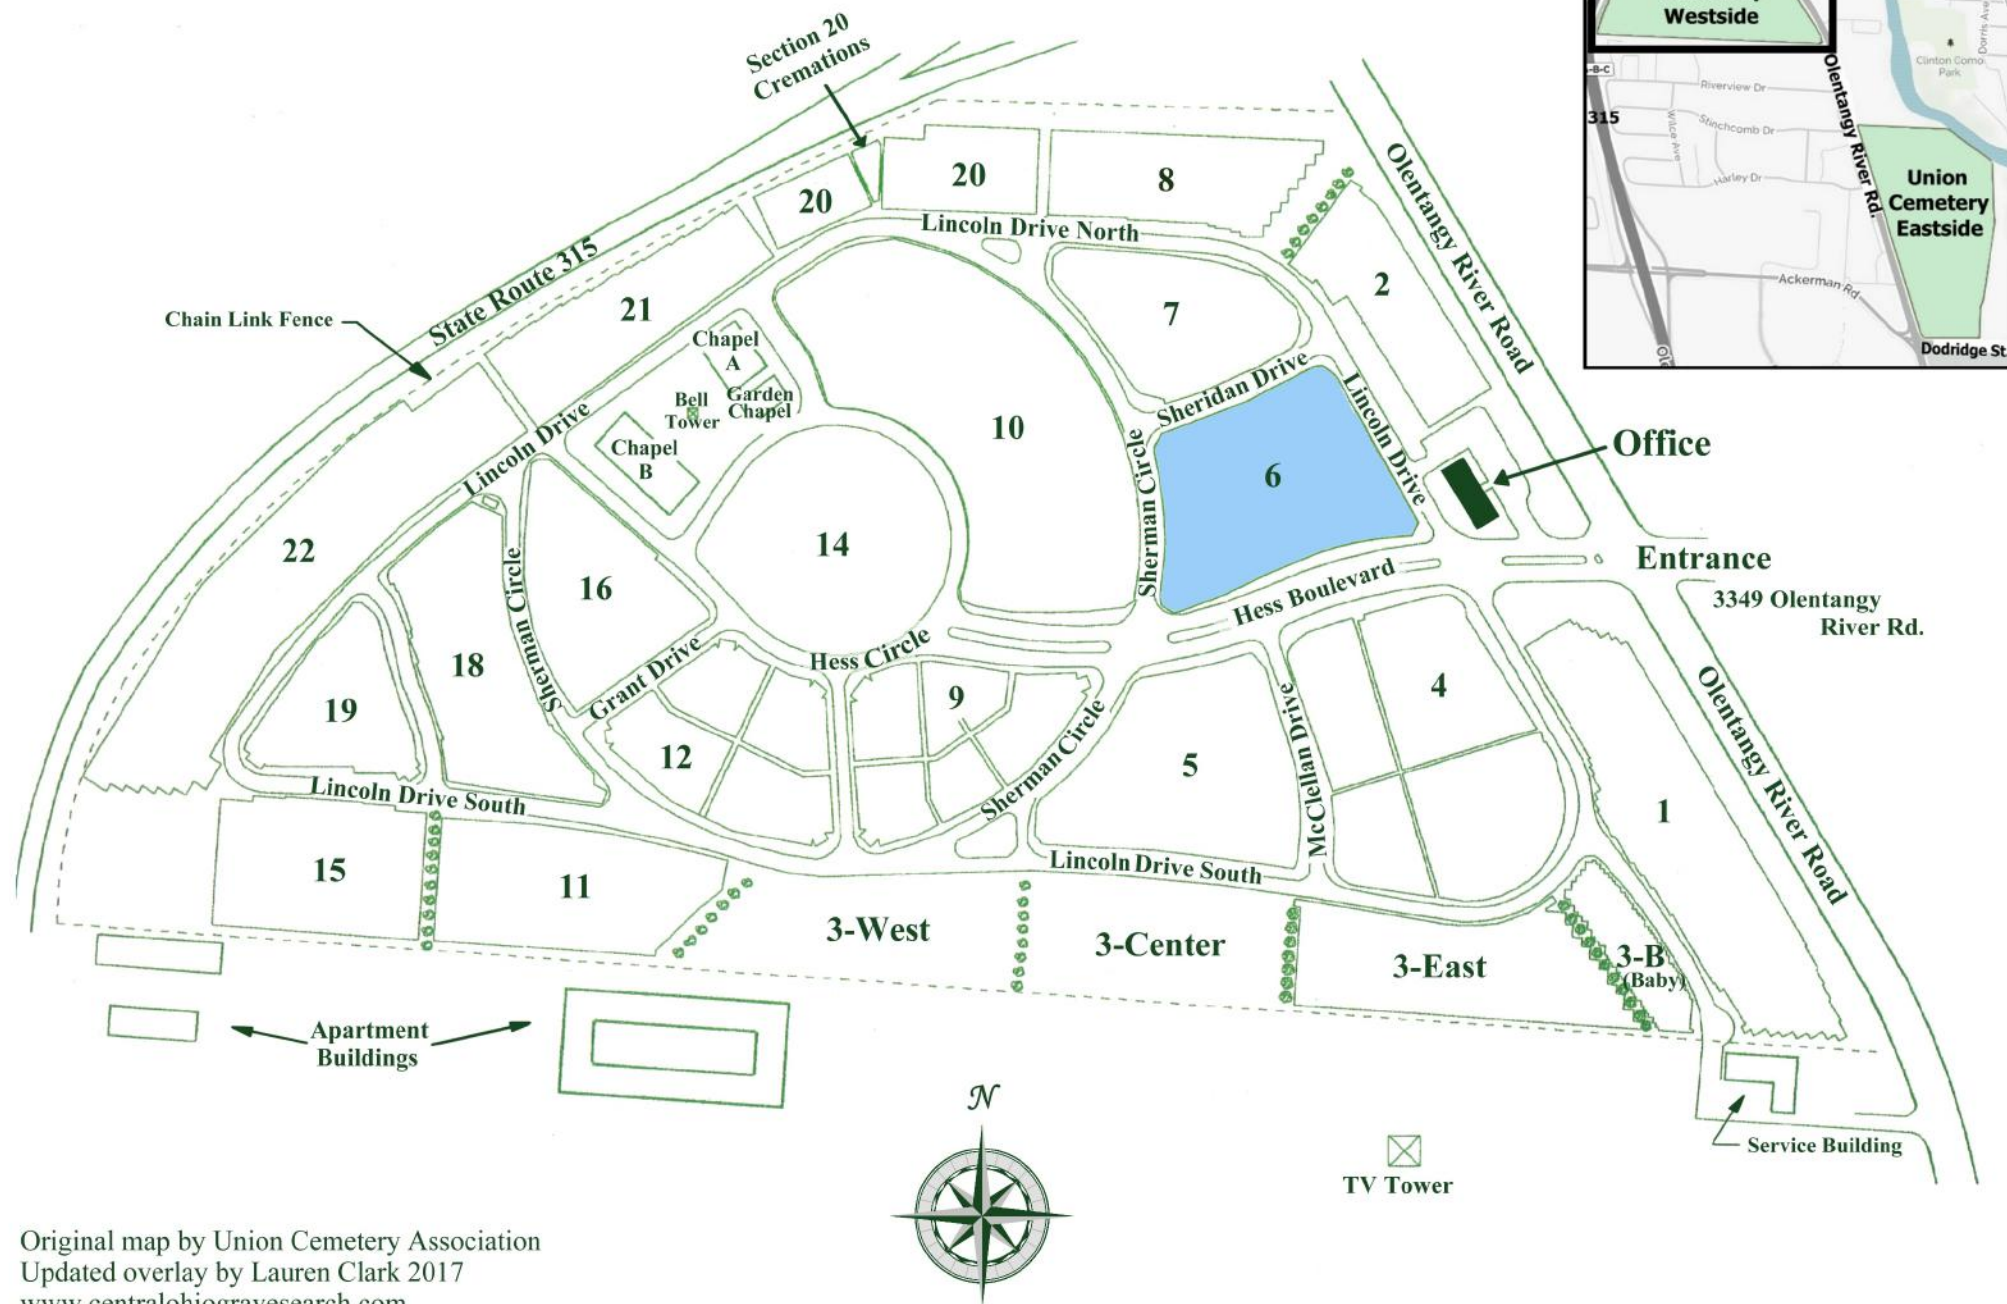

Union Cemetery - "1946 Addition" (Westside Cemetery) Columbus, Franklin County, Ohio

Original map by Union Cemetery Association
Updated overlay by Lauren Clark 2017
www.centralohiogravesearch.com

SECTION 6

Union Cemetery
Westside Cemetery
Franklin County
Columbus, Ohio

S. 87° 53' 00" W
101.72

S. 63° 23' 00" W
241.53

S. 88° 20' 00" W
130.96