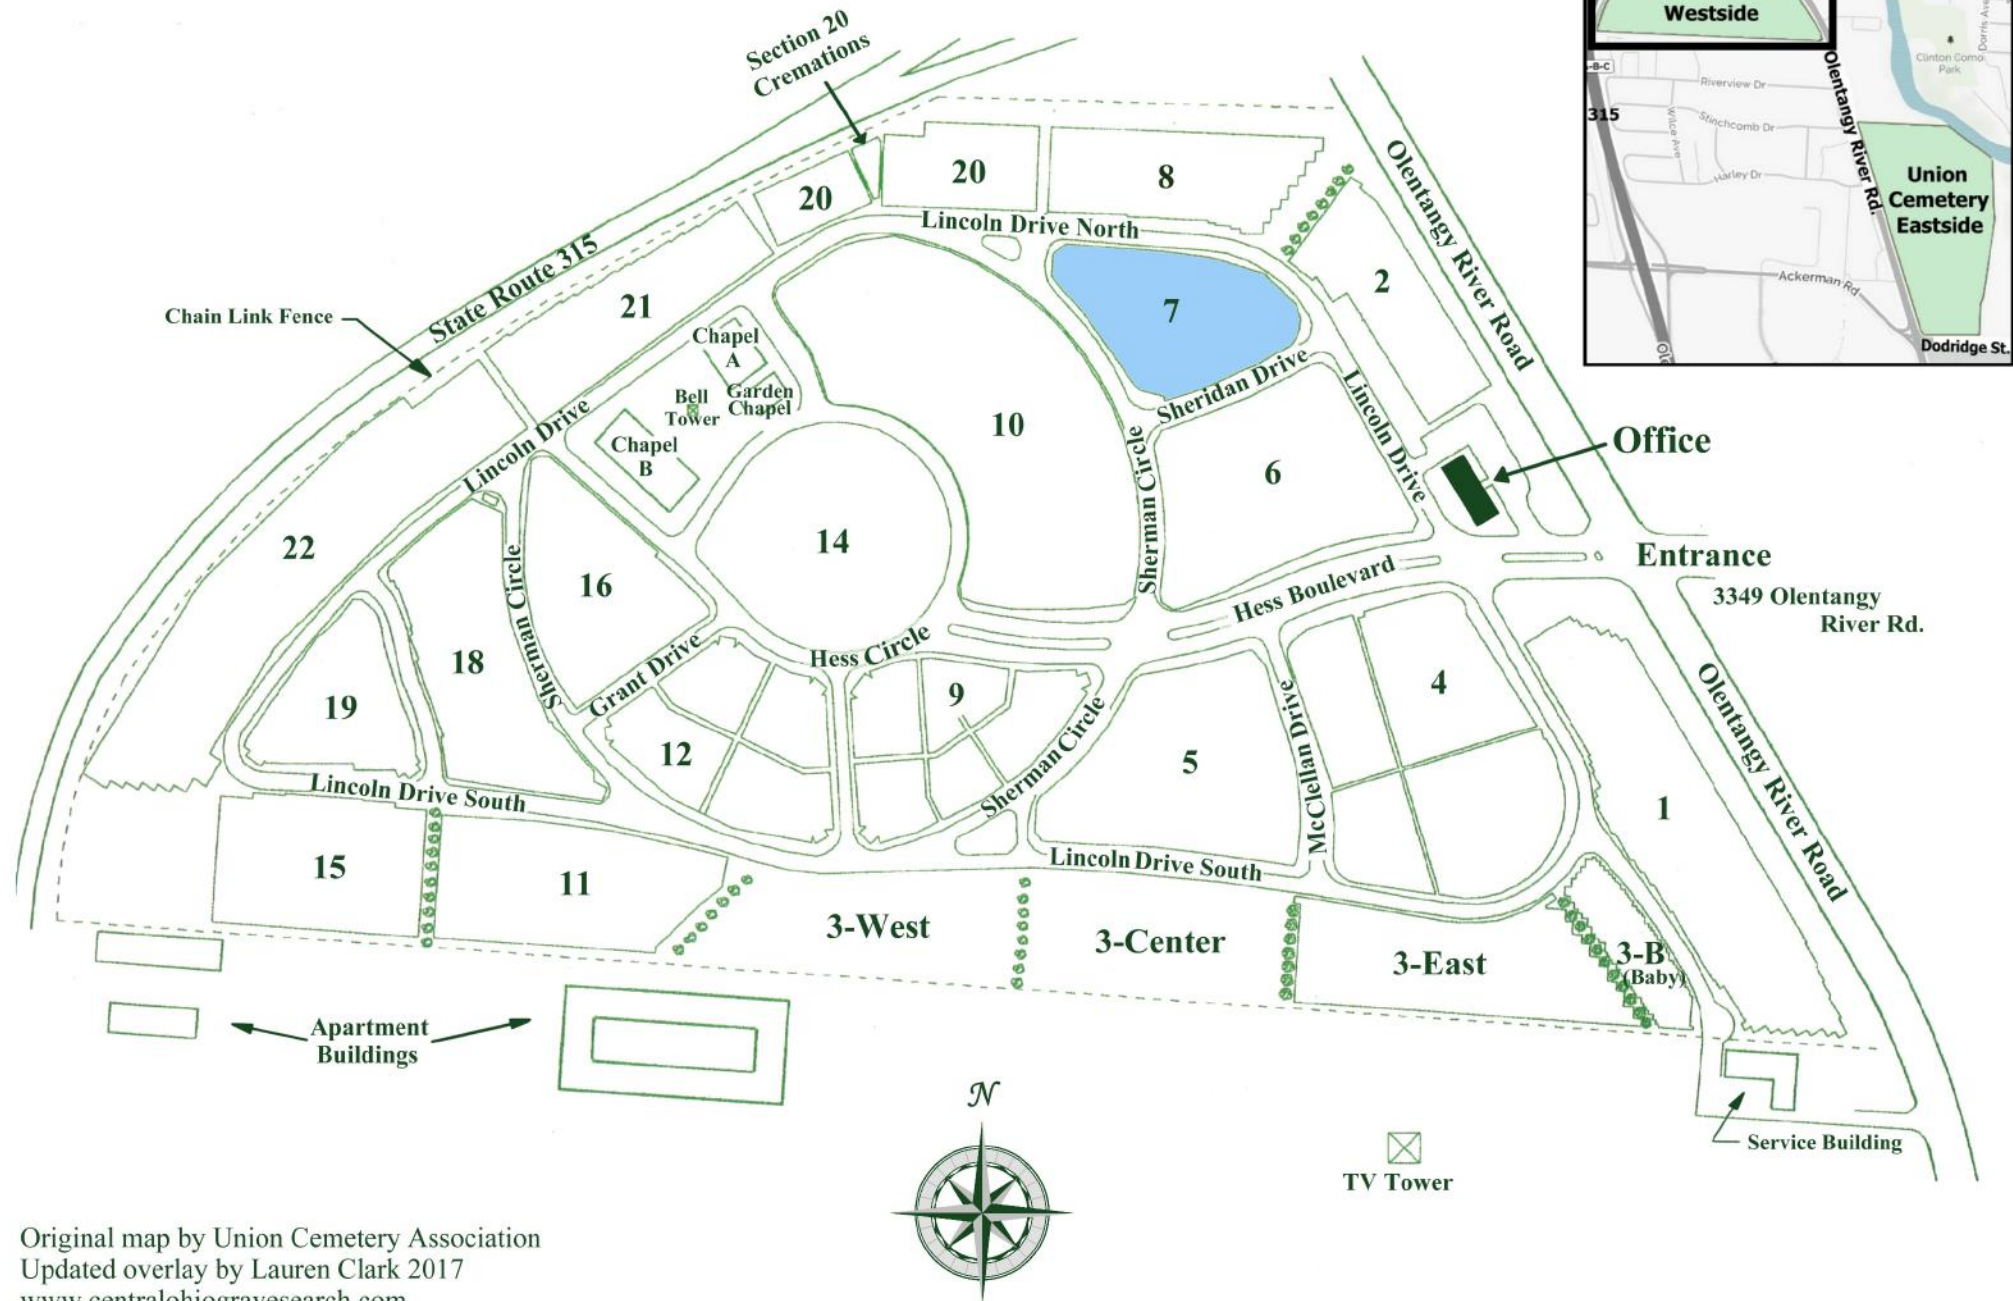

# Union Cemetery - "1946 Addition" (Westside Cemetery) Columbus, Franklin County, Ohio

# Section 7

## Union Cemetery - Westside Cemetery Columbus, Franklin County, Ohio