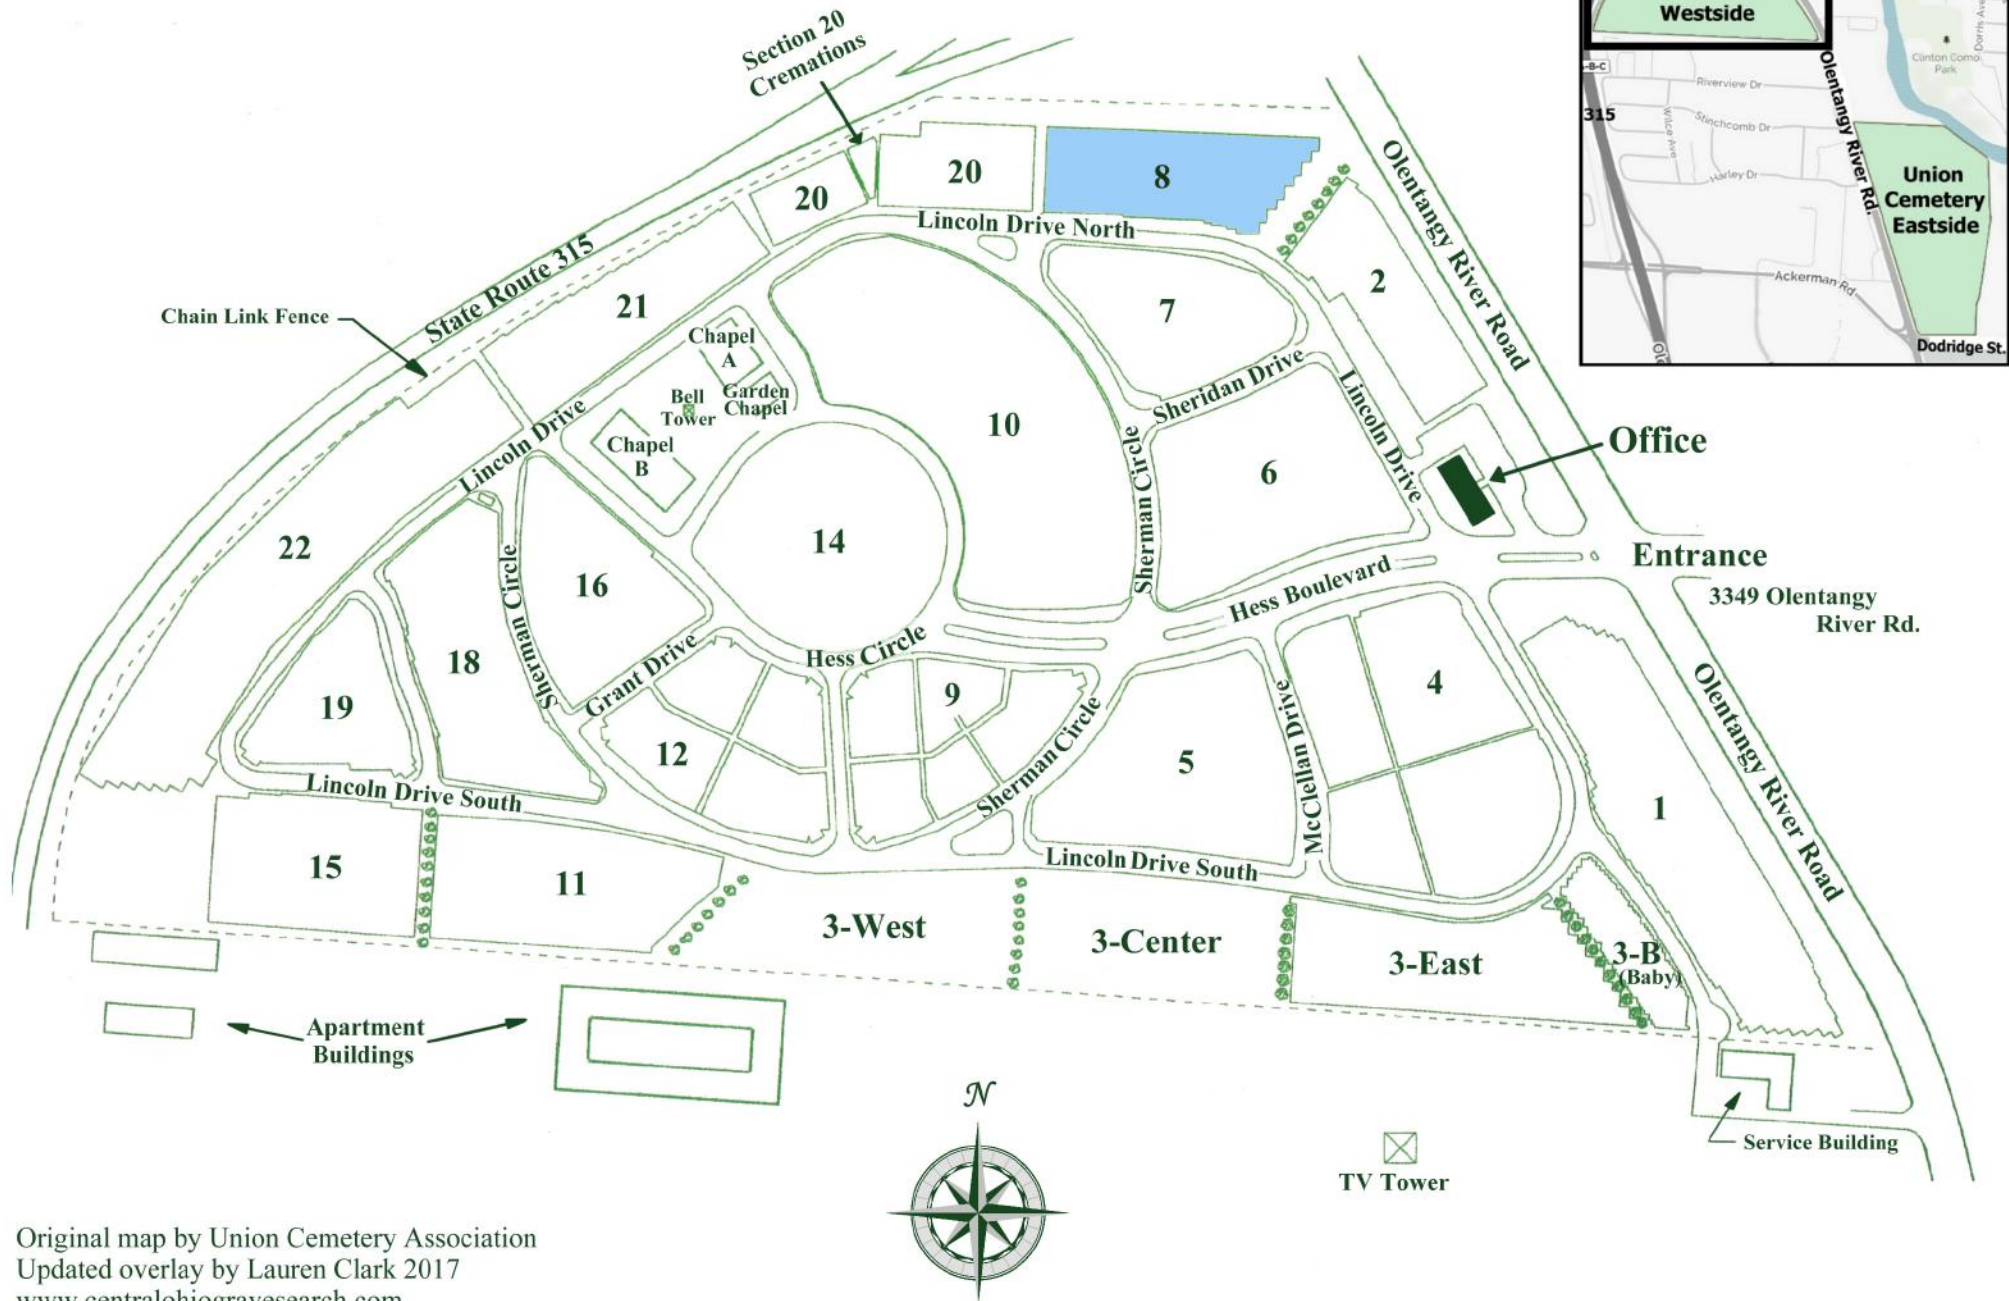

# Union Cemetery - "1946 Addition" (Westside Cemetery) Columbus, Franklin County, Ohio

# Section 8

## Union Cemetery - Westside Cemetery Columbus, Franklin County, Ohio