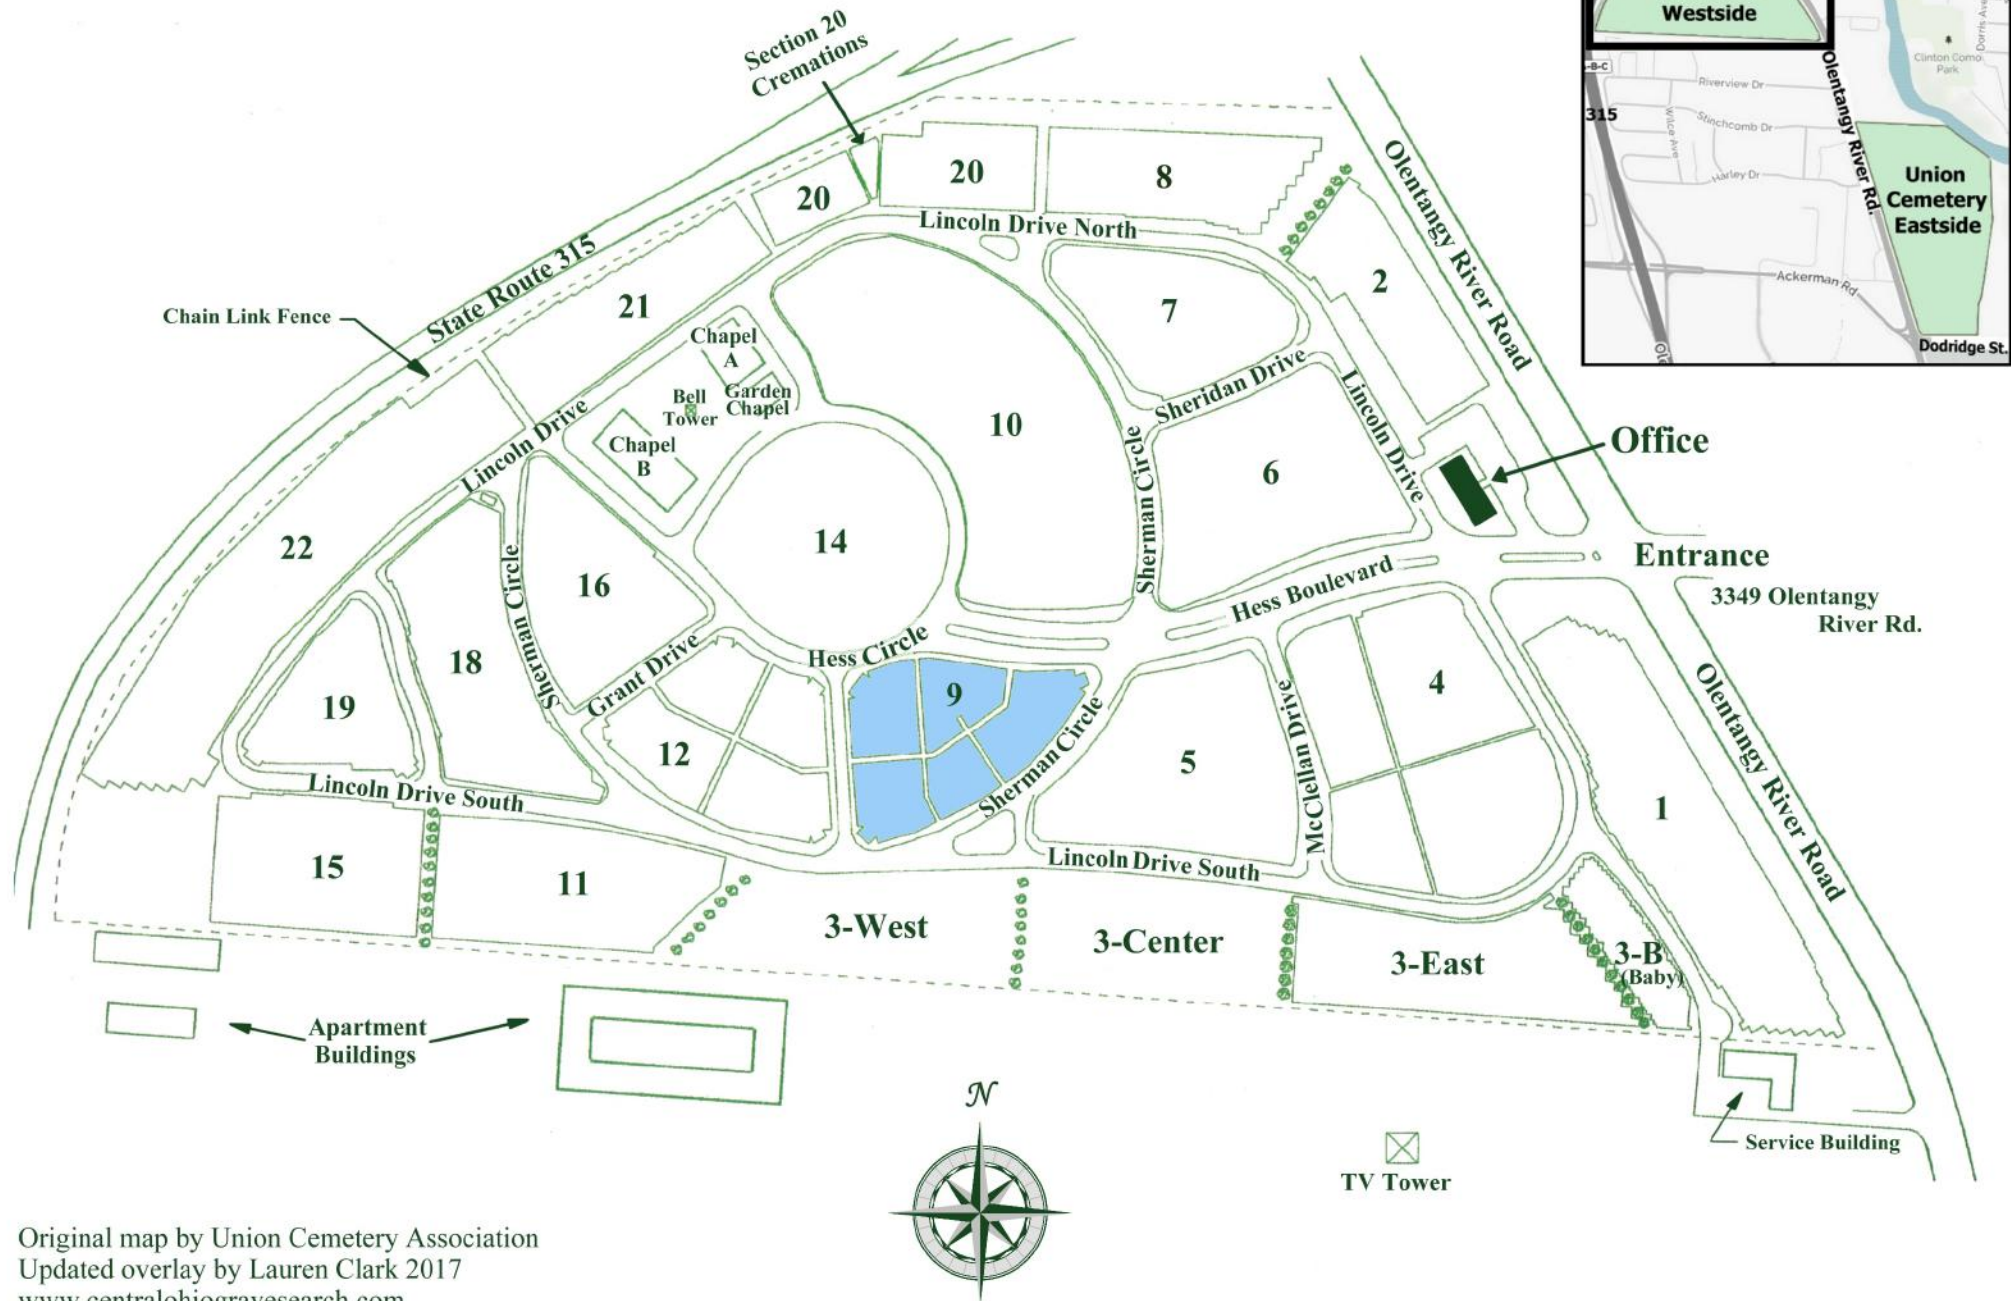

Union Cemetery - "1946 Addition" (Westside Cemetery) Columbus, Franklin County, Ohio

Section 9

Union Cemetery - Westside Cemetery
Columbus, Franklin County, Ohio