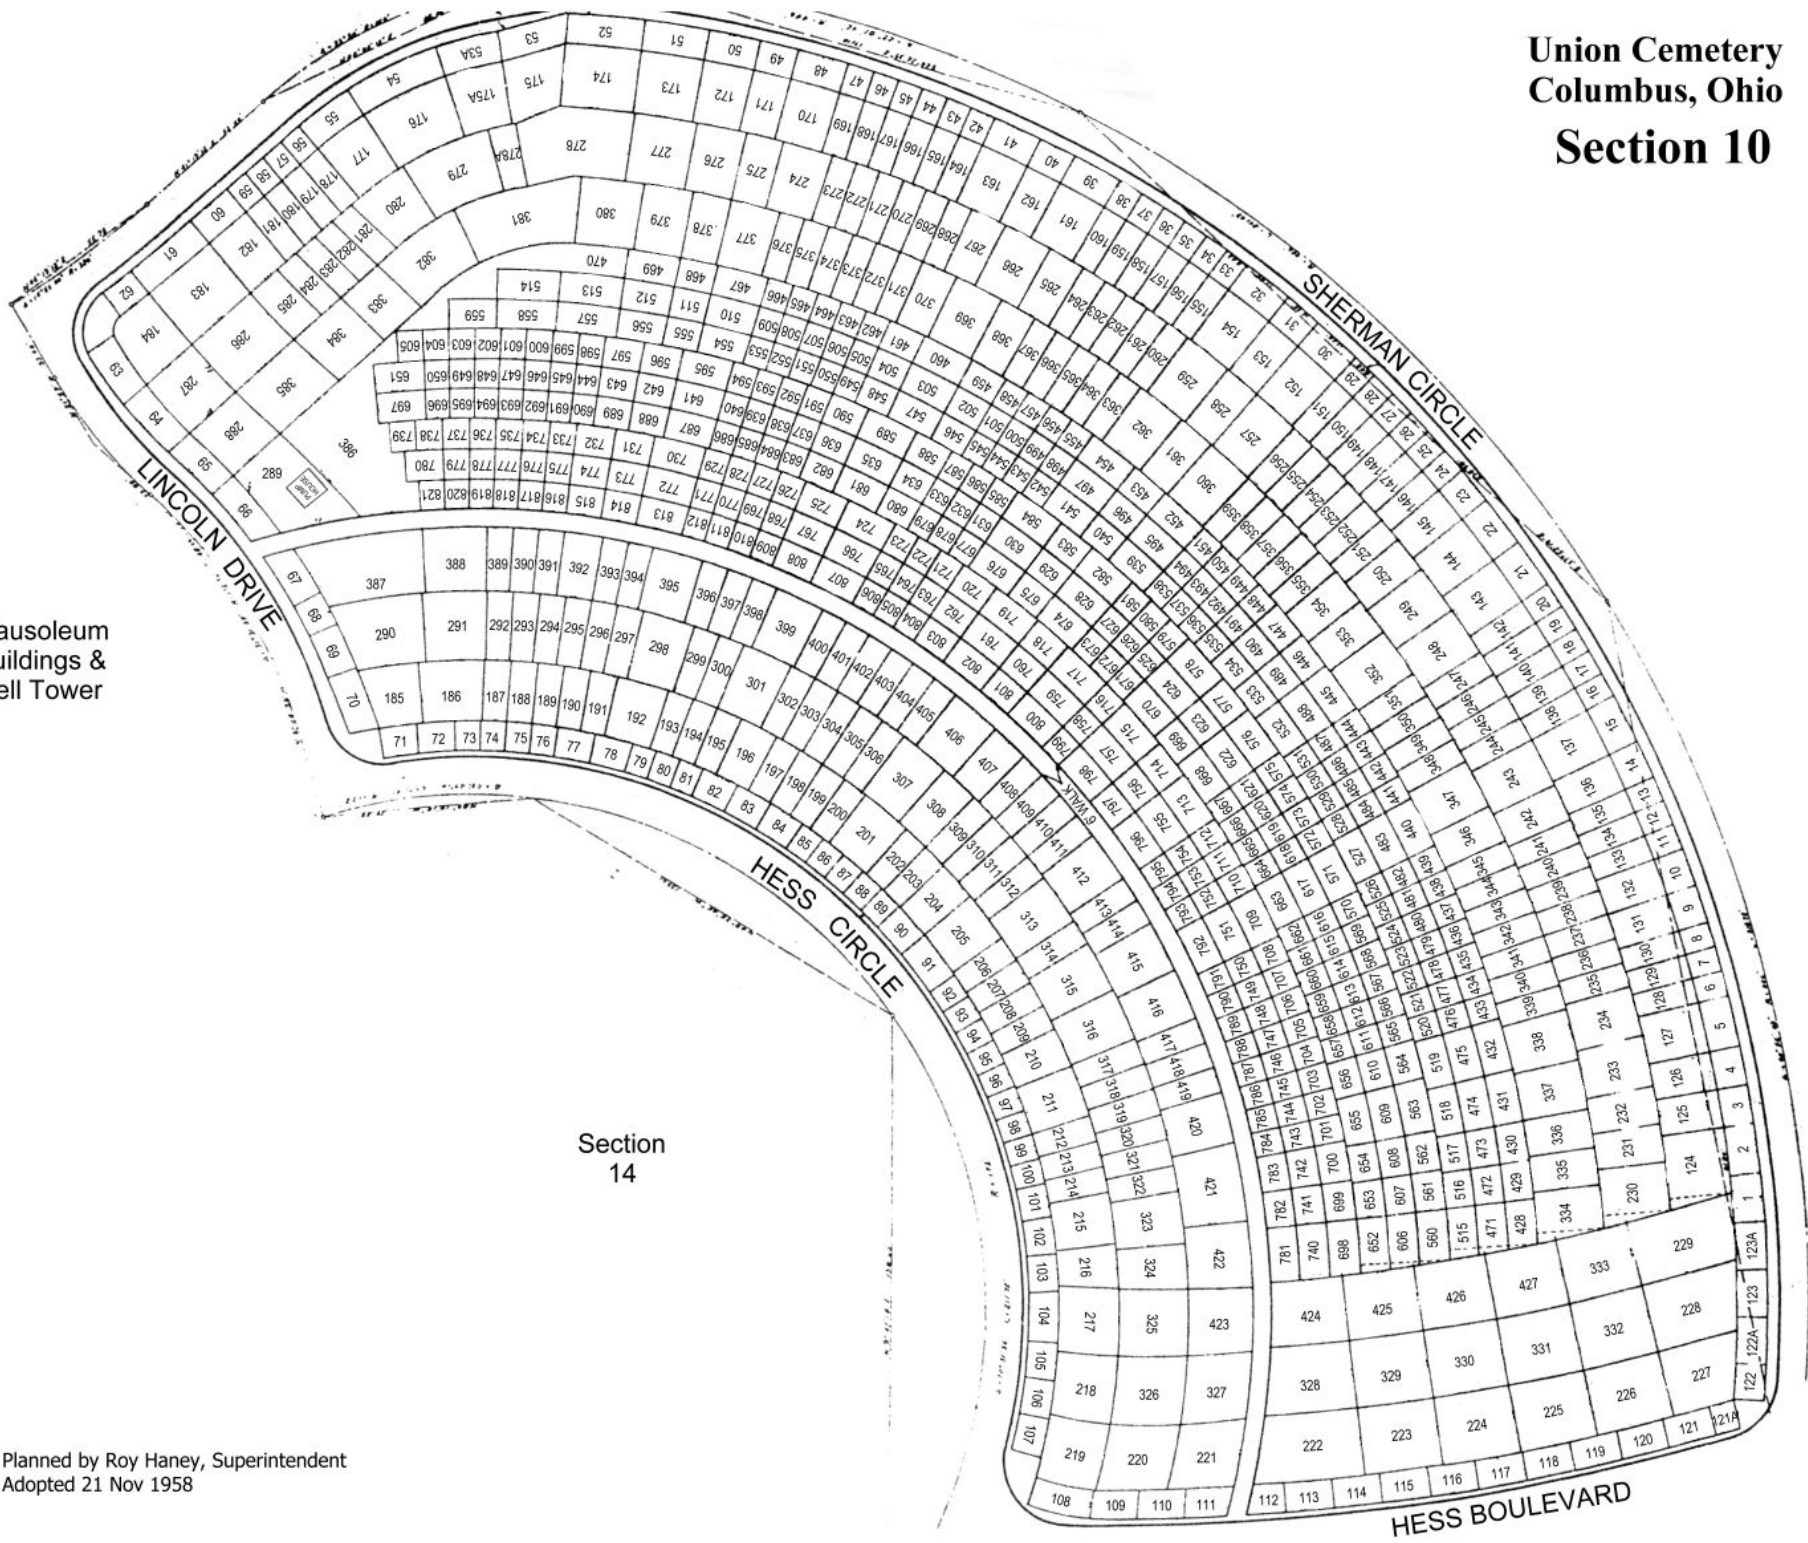

Union Cemetery - "1946 Addition" (Westside Cemetery) Columbus, Franklin County, Ohio

Union Cemetery Columbus, Ohio Section 10

Mausoleum Buildings & Bell Tower

Section
14