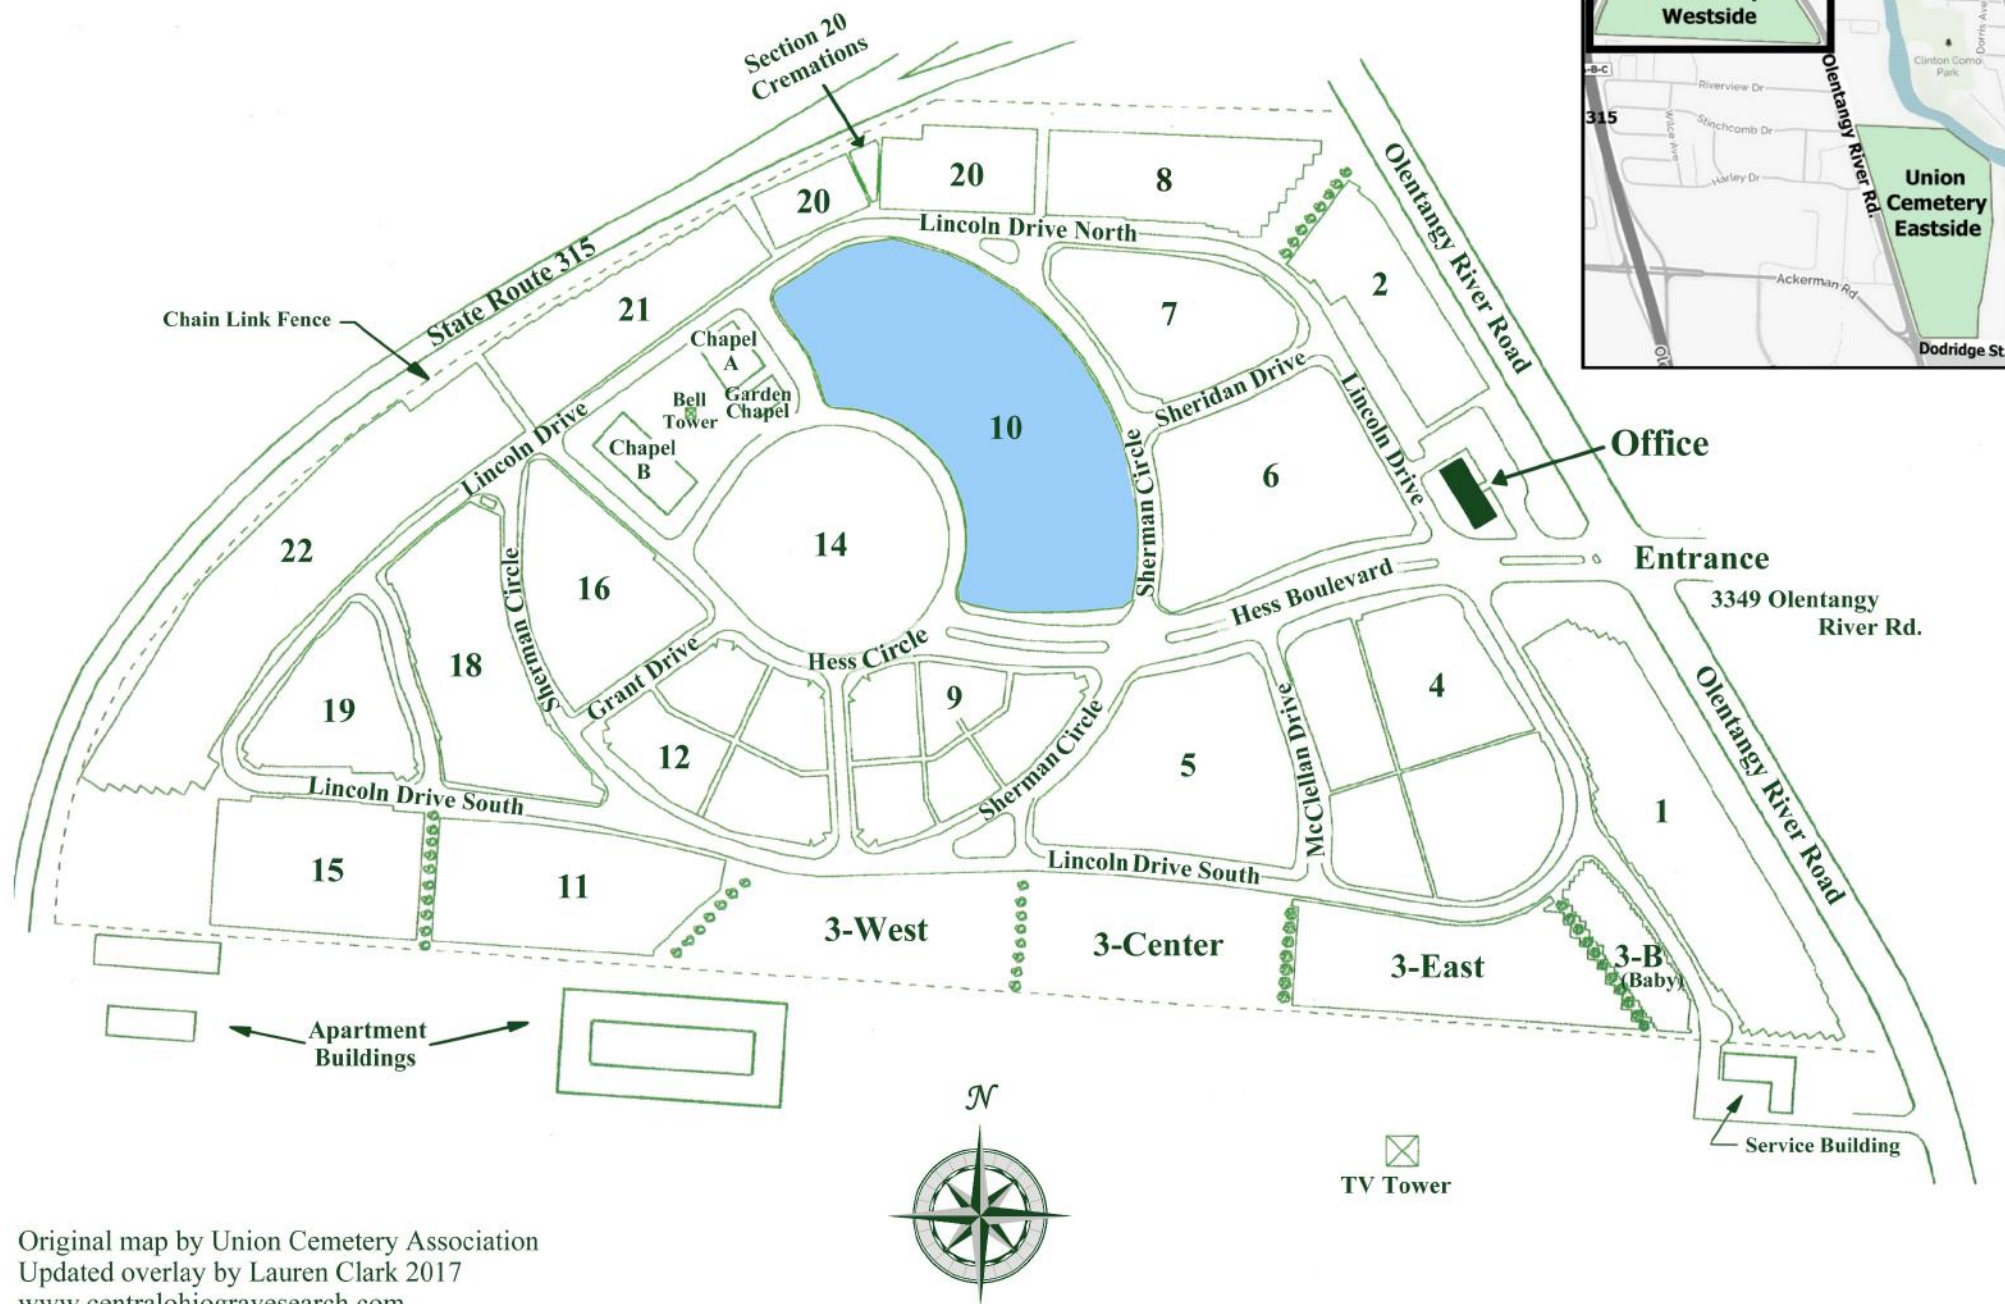

# Union Cemetery - "1946 Addition" (Westside Cemetery) Columbus, Franklin County, Ohio

Original map by Union Cemetery Association  
Updated overlay by Lauren Clark 2017  
www.centralohiogravesearch.com

# Section 10

## Union Cemetery - Westside Cemetery Columbus, Franklin County, Ohio