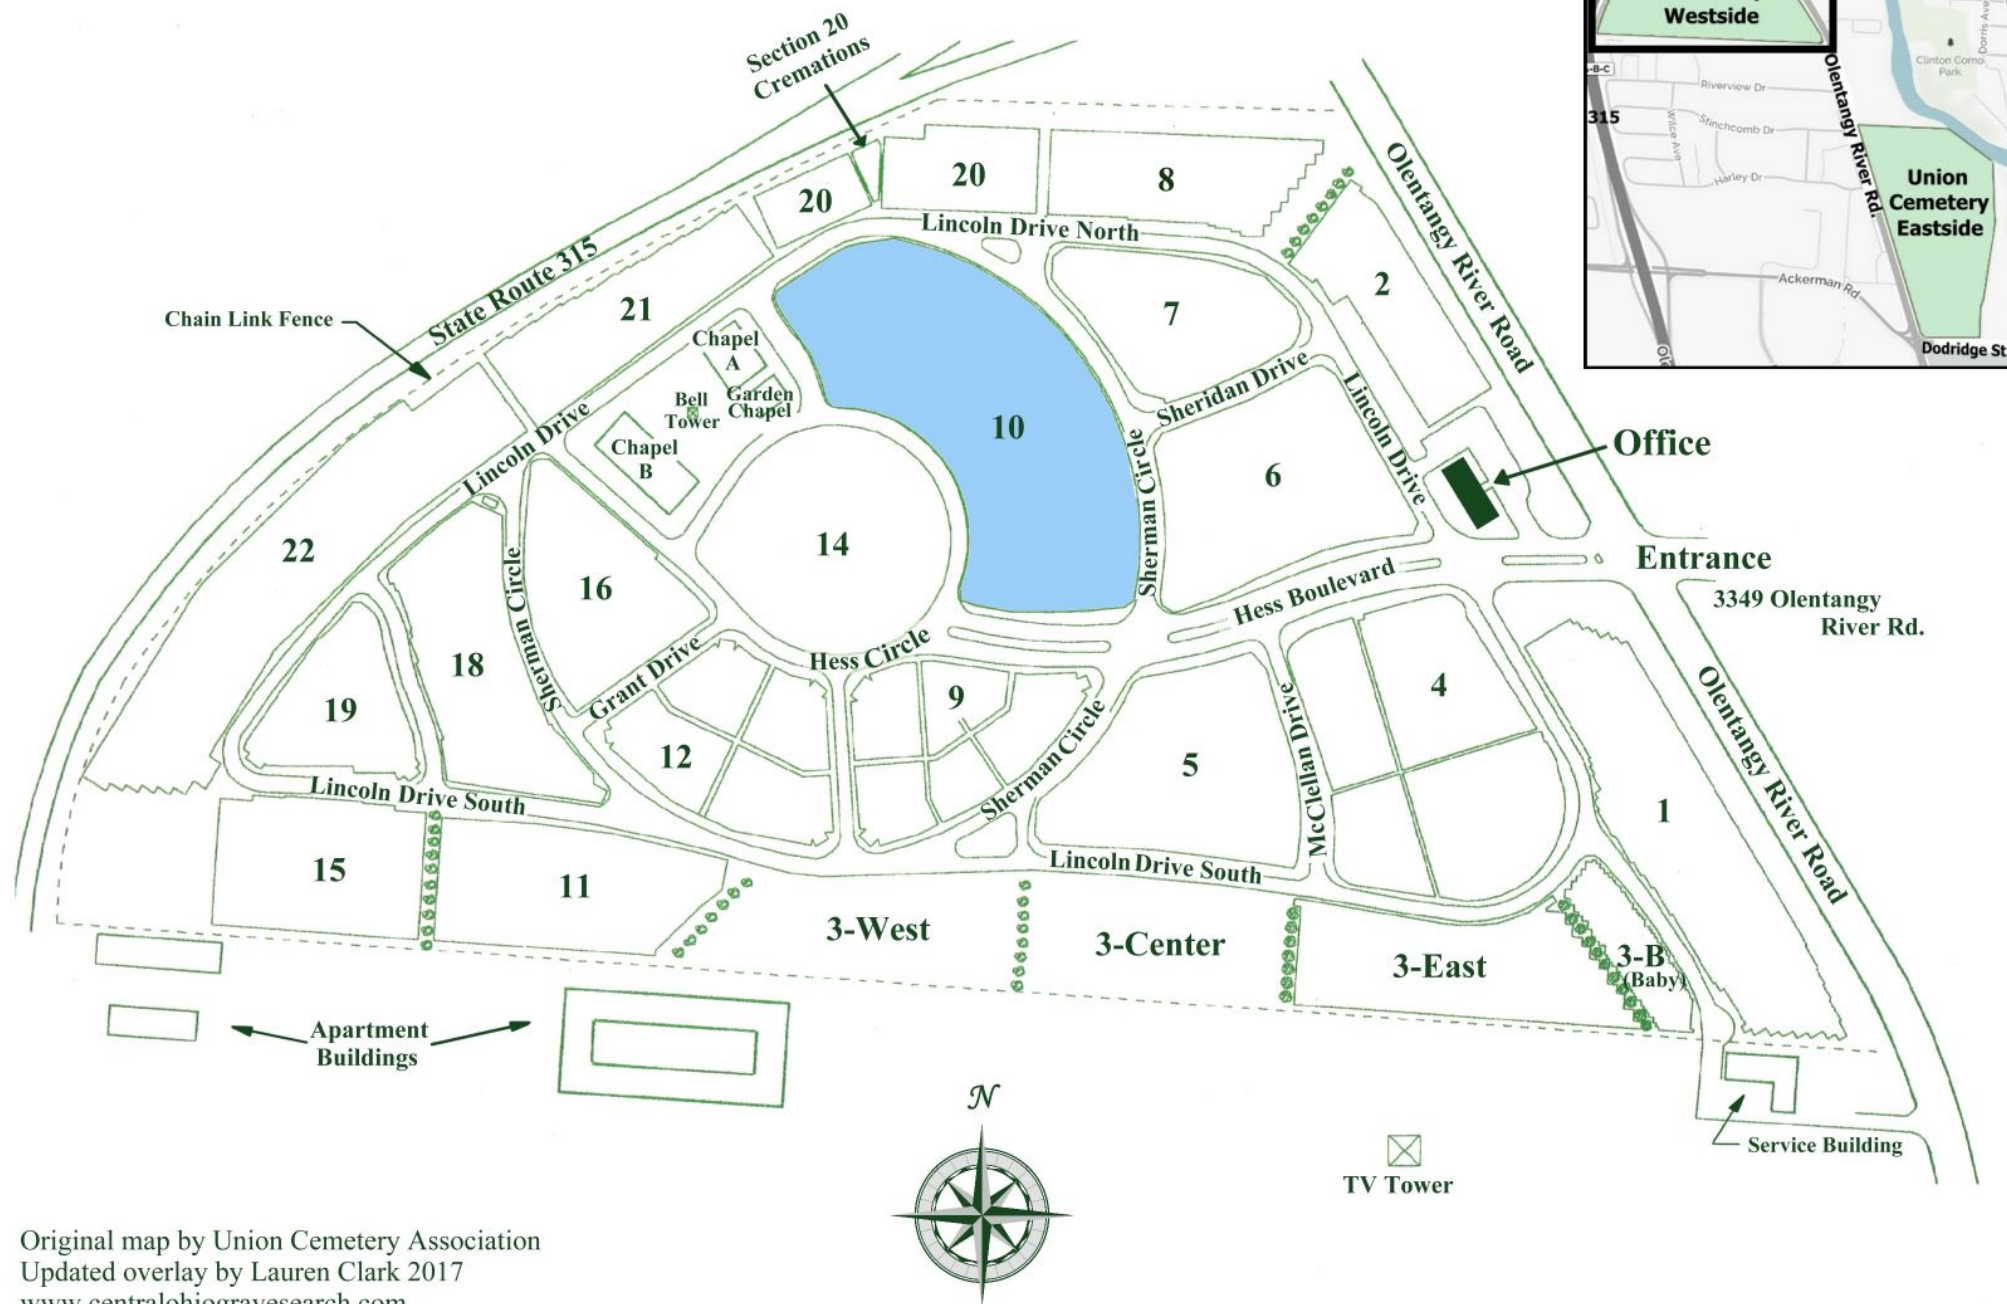

Union Cemetery - "1946 Addition" (Westside Cemetery) Columbus, Franklin County, Ohio

Union Cemetery Columbus, Ohio Section 10

Mausoleum Buildings & Bell Tower

Section
14