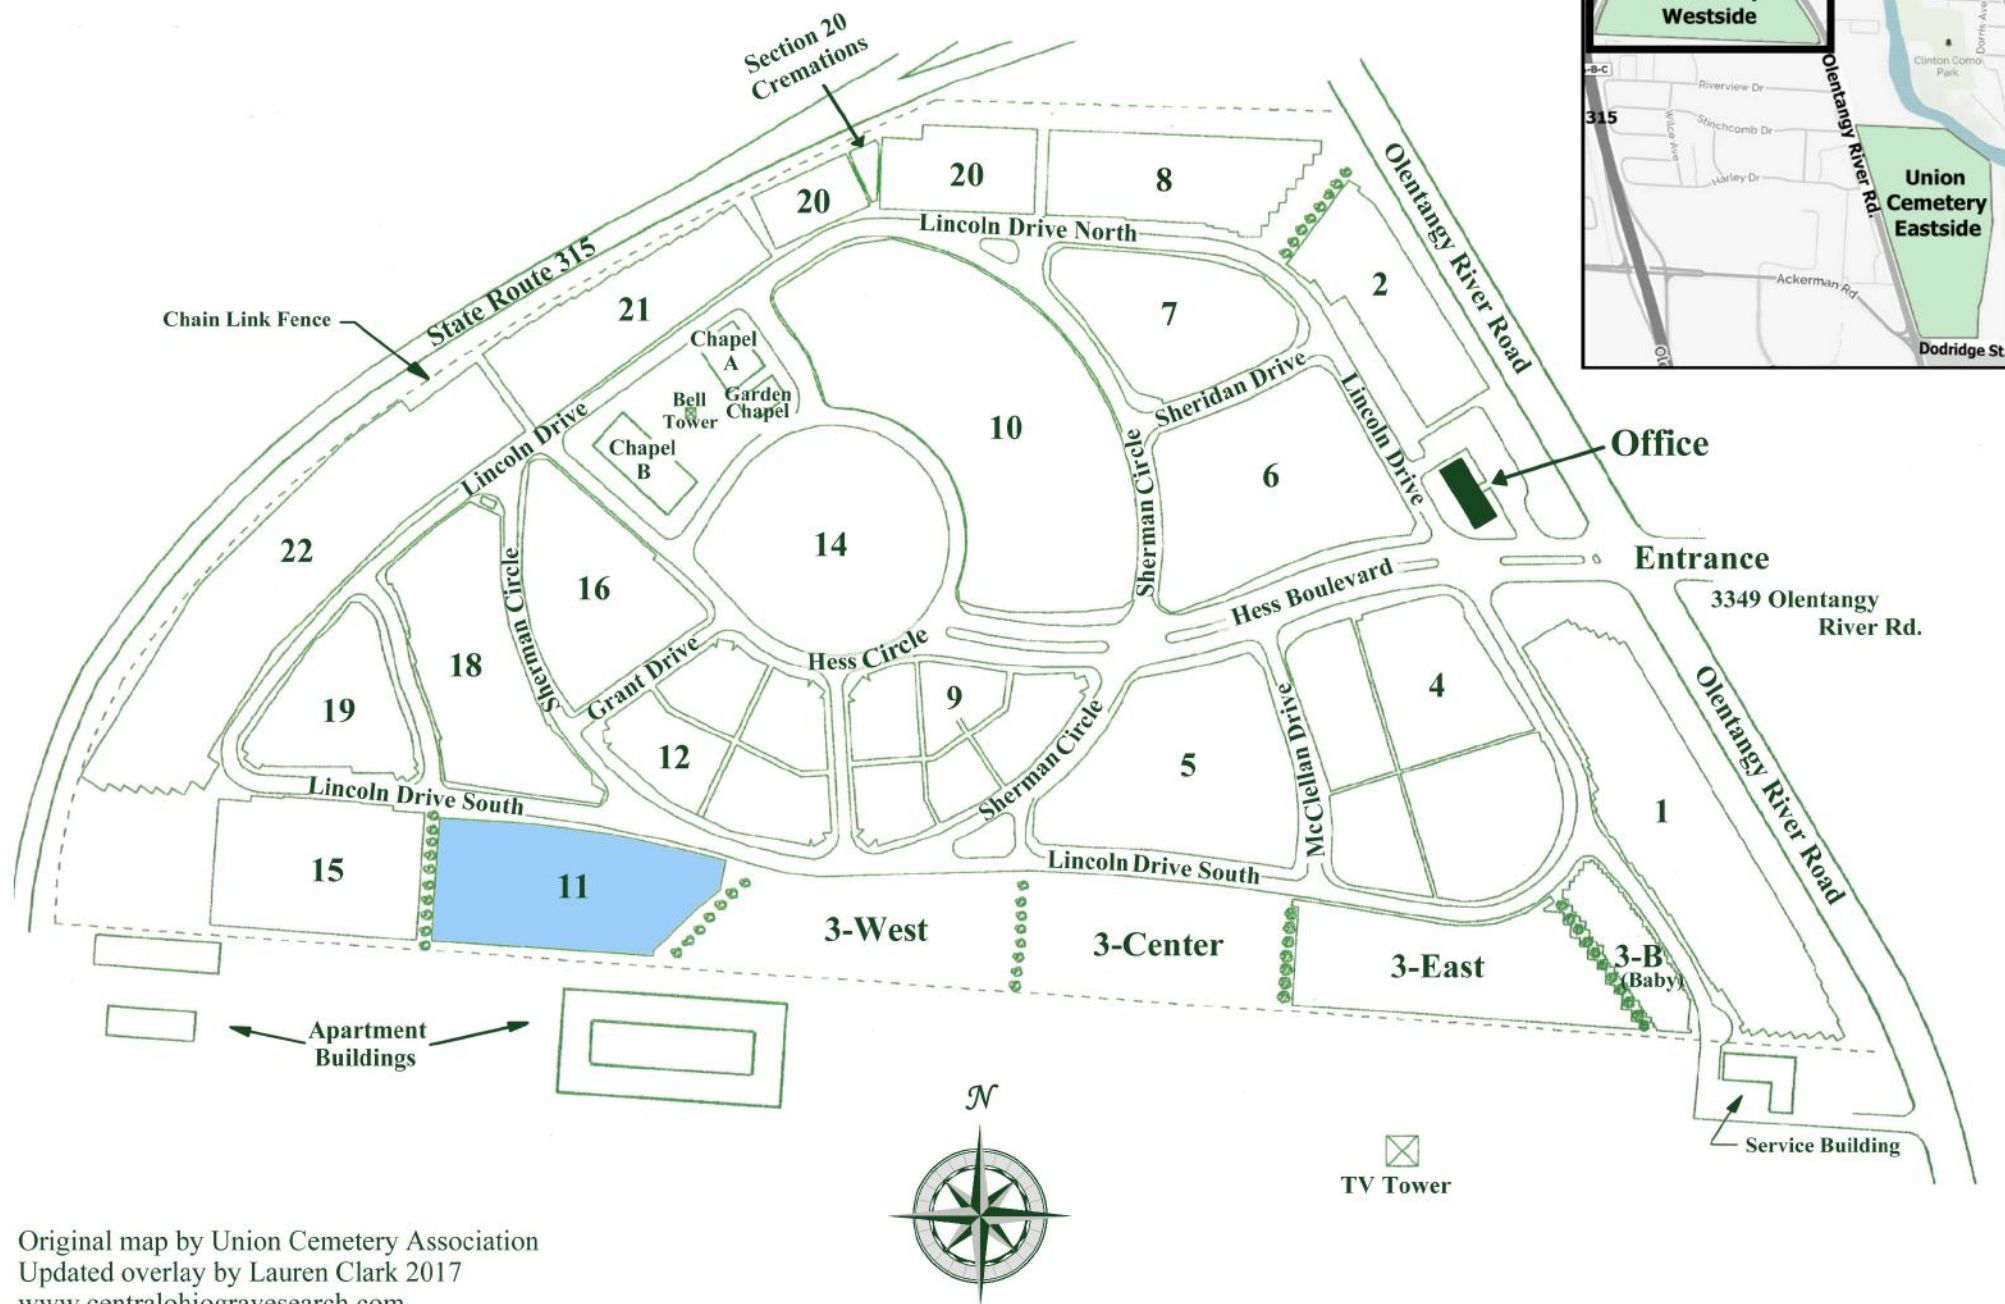

Union Cemetery - "1946 Addition" (Westside Cemetery) Columbus, Franklin County, Ohio

Section 11

Union Cemetery - Westside Cemetery Columbus, Franklin County, Ohio