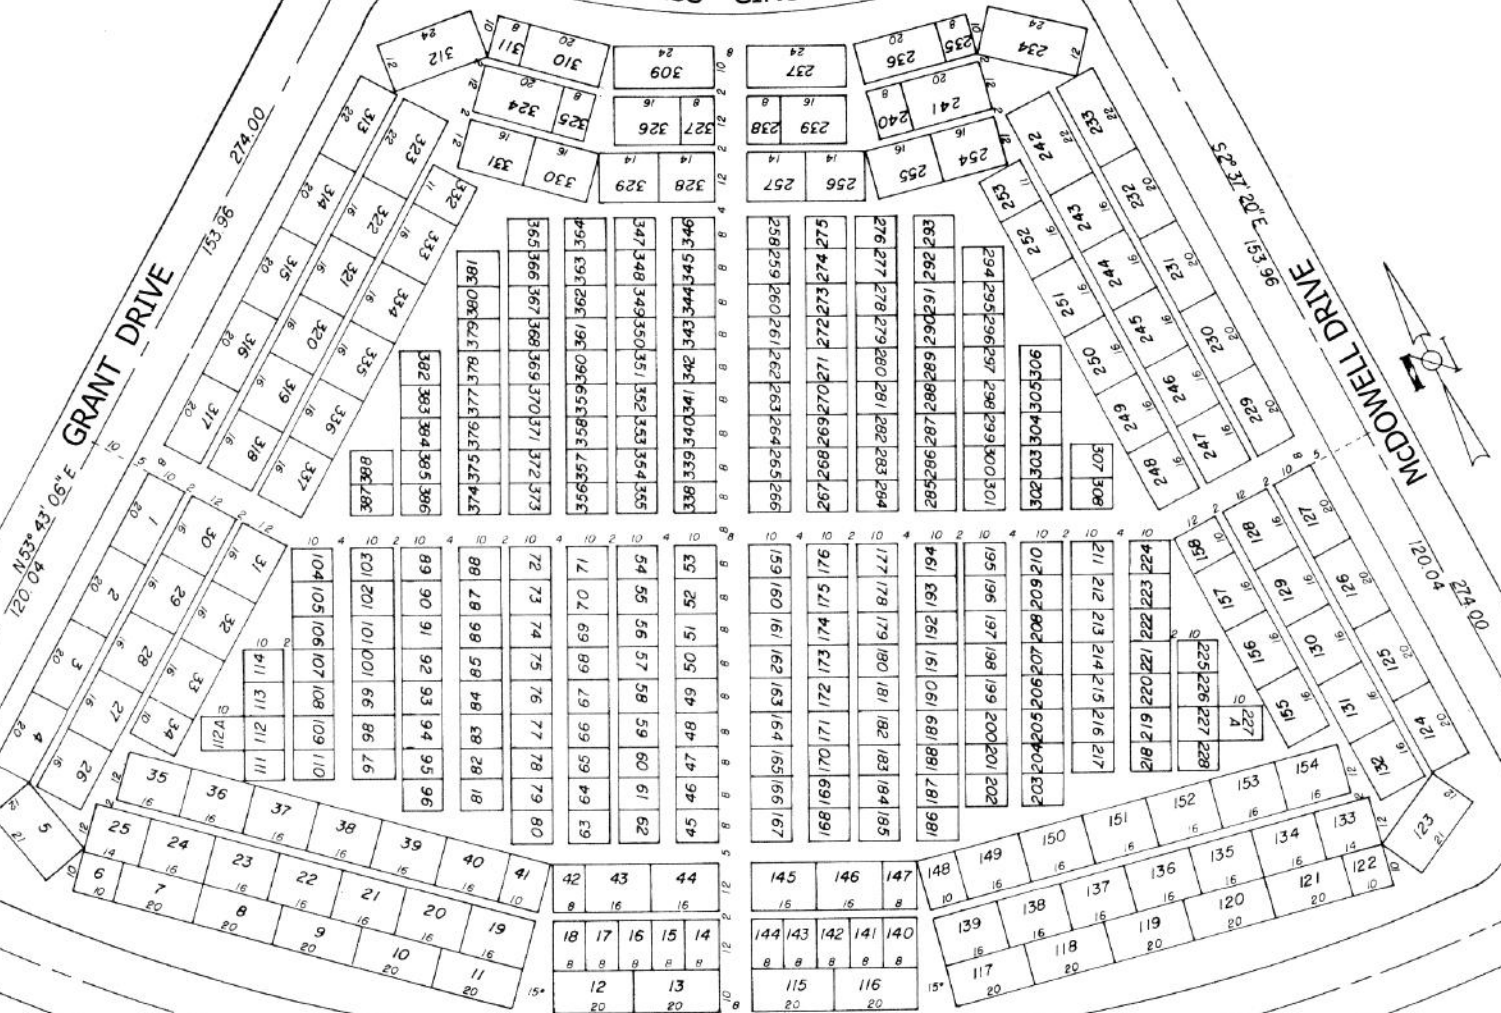

# Union Cemetery - "1946 Addition" (Westside Cemetery) Columbus, Franklin County, Ohio

# Section 12

## Union Cemetery - Westside Cemetery Columbus, Franklin County, Ohio

R=172 Δ=56°20'26"  
Ch=564°27'07"E 162.40

HESS CIRCLE

R=446 Δ=56°20'26"  
Ch=N64°27'07"W 421.11

SHERMAN CIRCLE