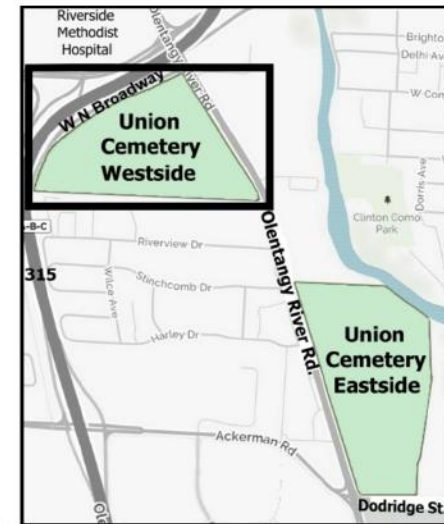

# Union Cemetery - "1946 Addition" (Westside Cemetery) Columbus, Franklin County, Ohio

## Union Cemetery - Westside Cemetery Columbus, Franklin County, Ohio

R=172 Δ=56°20'26"  
Ch=564°27'07"E 162.40

HESS CIRCLE

R=446 Δ=56°20'26"  
Ch=N64°27'07"W 421.11

SHERMAN CIRCLE