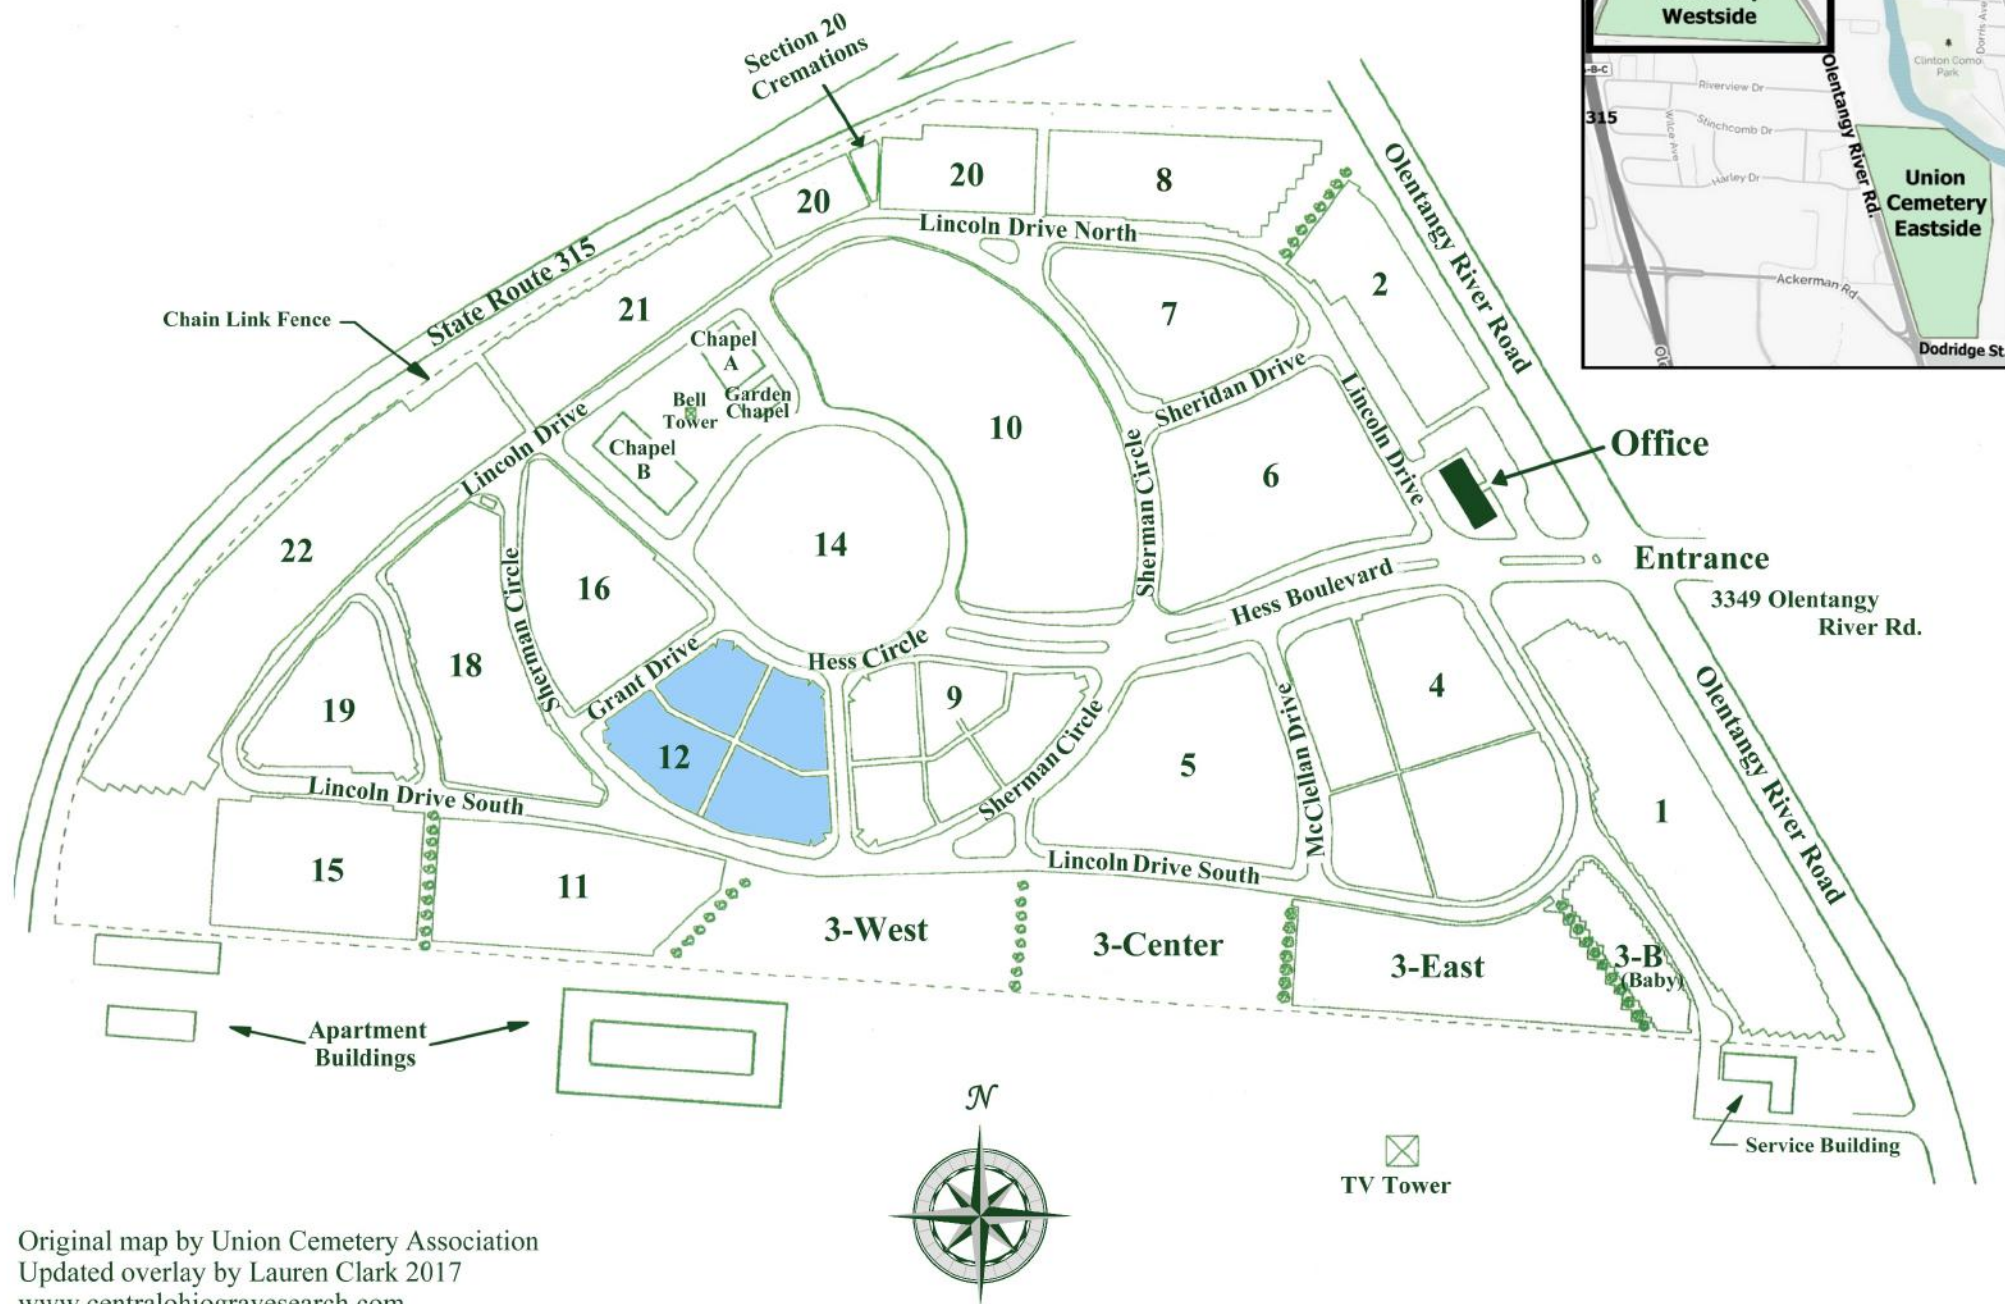

# Union Cemetery - "1946 Addition" (Westside Cemetery) Columbus, Franklin County, Ohio

# Section 12

## Union Cemetery - Westside Cemetery Columbus, Franklin County, Ohio

R=172 Δ=56°20'26"  
Ch=564°27'07"E 162.40

HESS CIRCLE

R=446 Δ=56°20'26"  
Ch=N64°27'07"W 421.11

SHERMAN CIRCLE