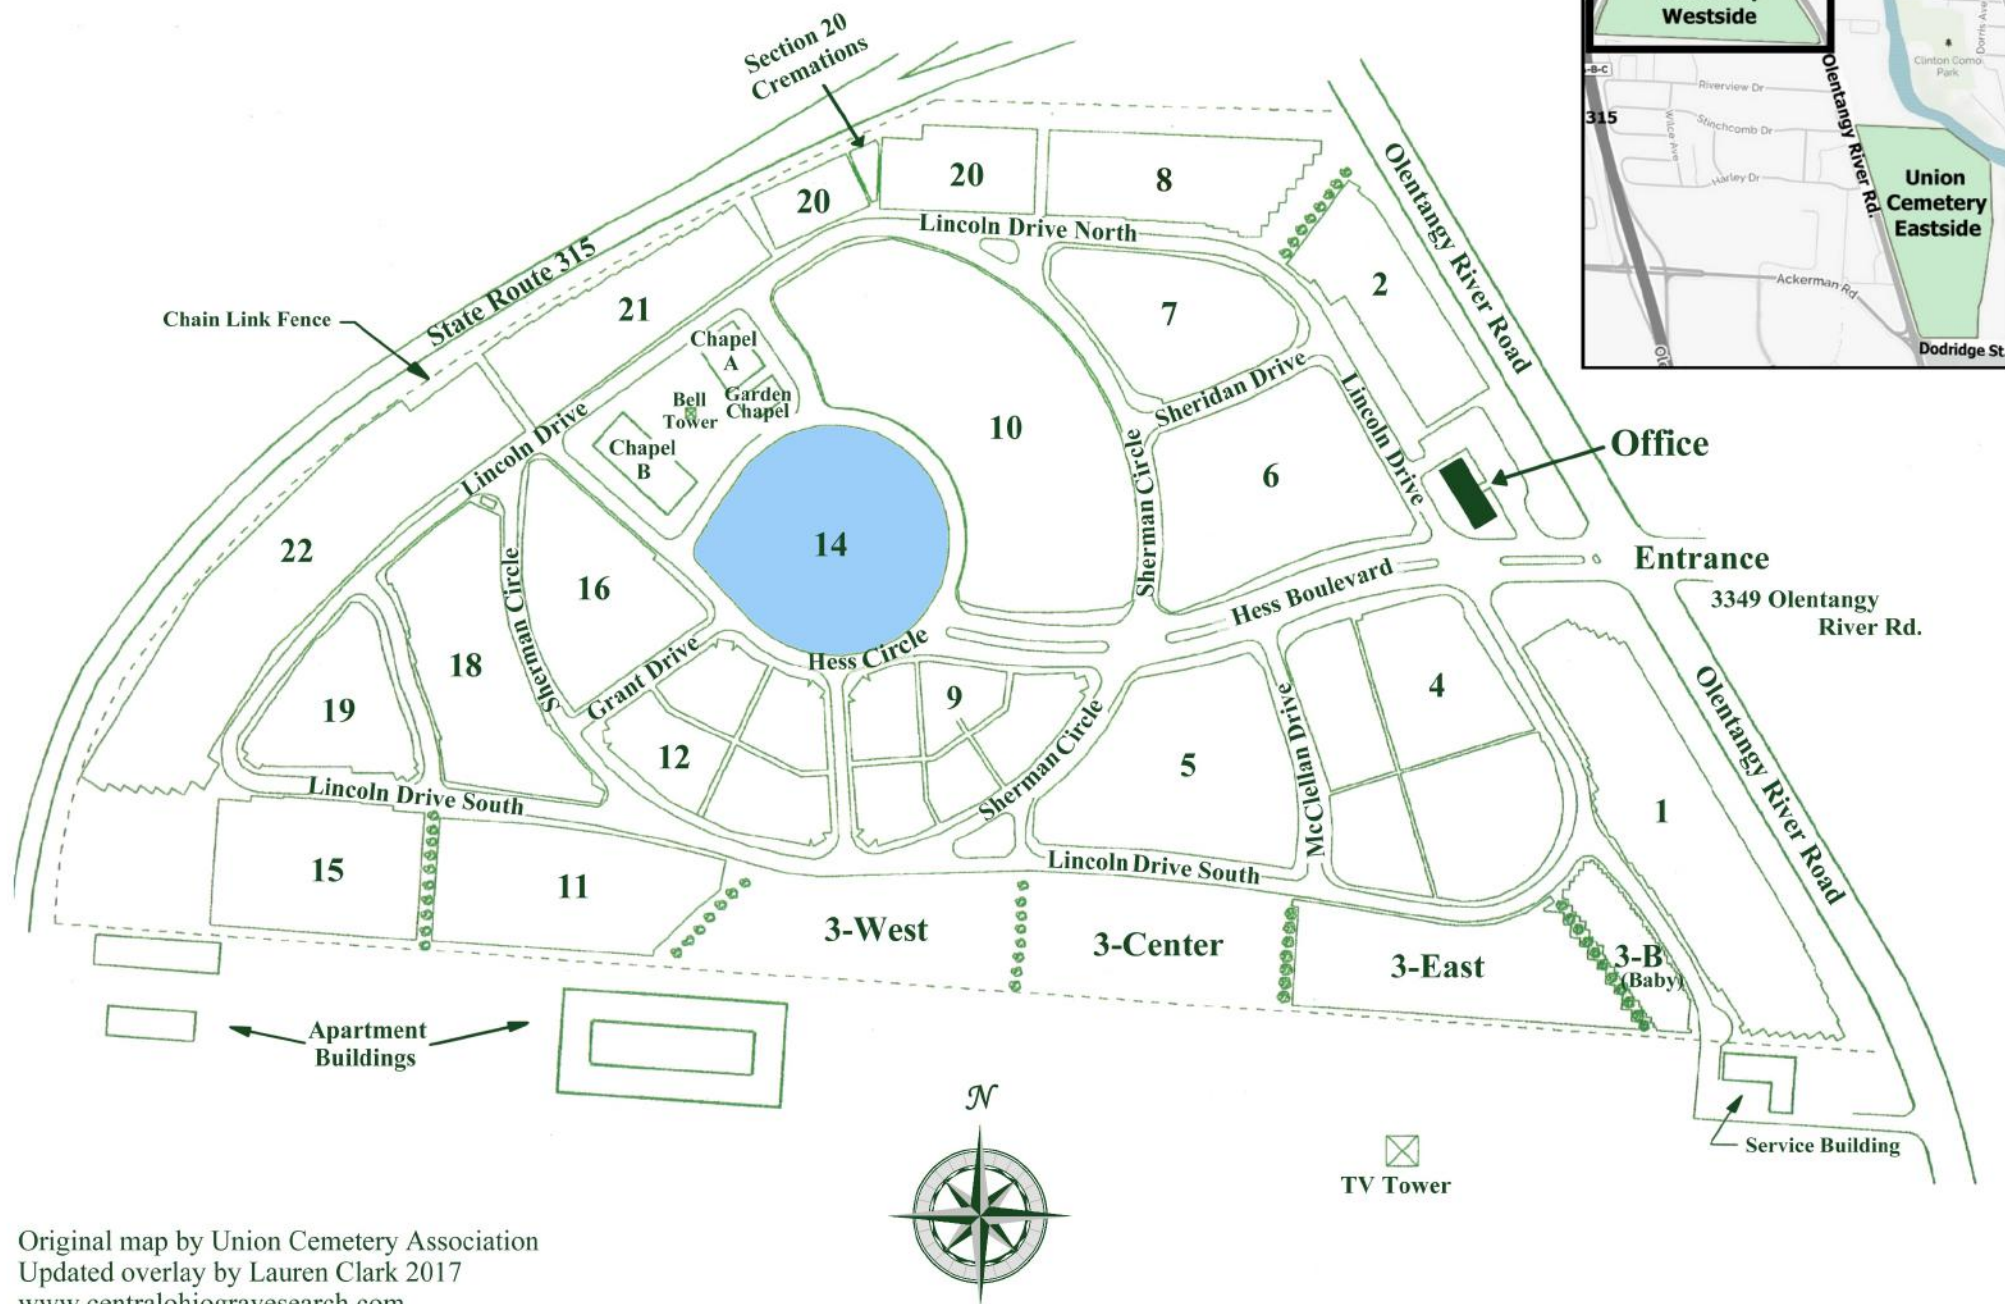

# Union Cemetery - "1946 Addition" (Westside Cemetery) Columbus, Franklin County, Ohio

Section 14

Union Cemetery - Westside Cemetery  
Columbus, Franklin County, Ohio