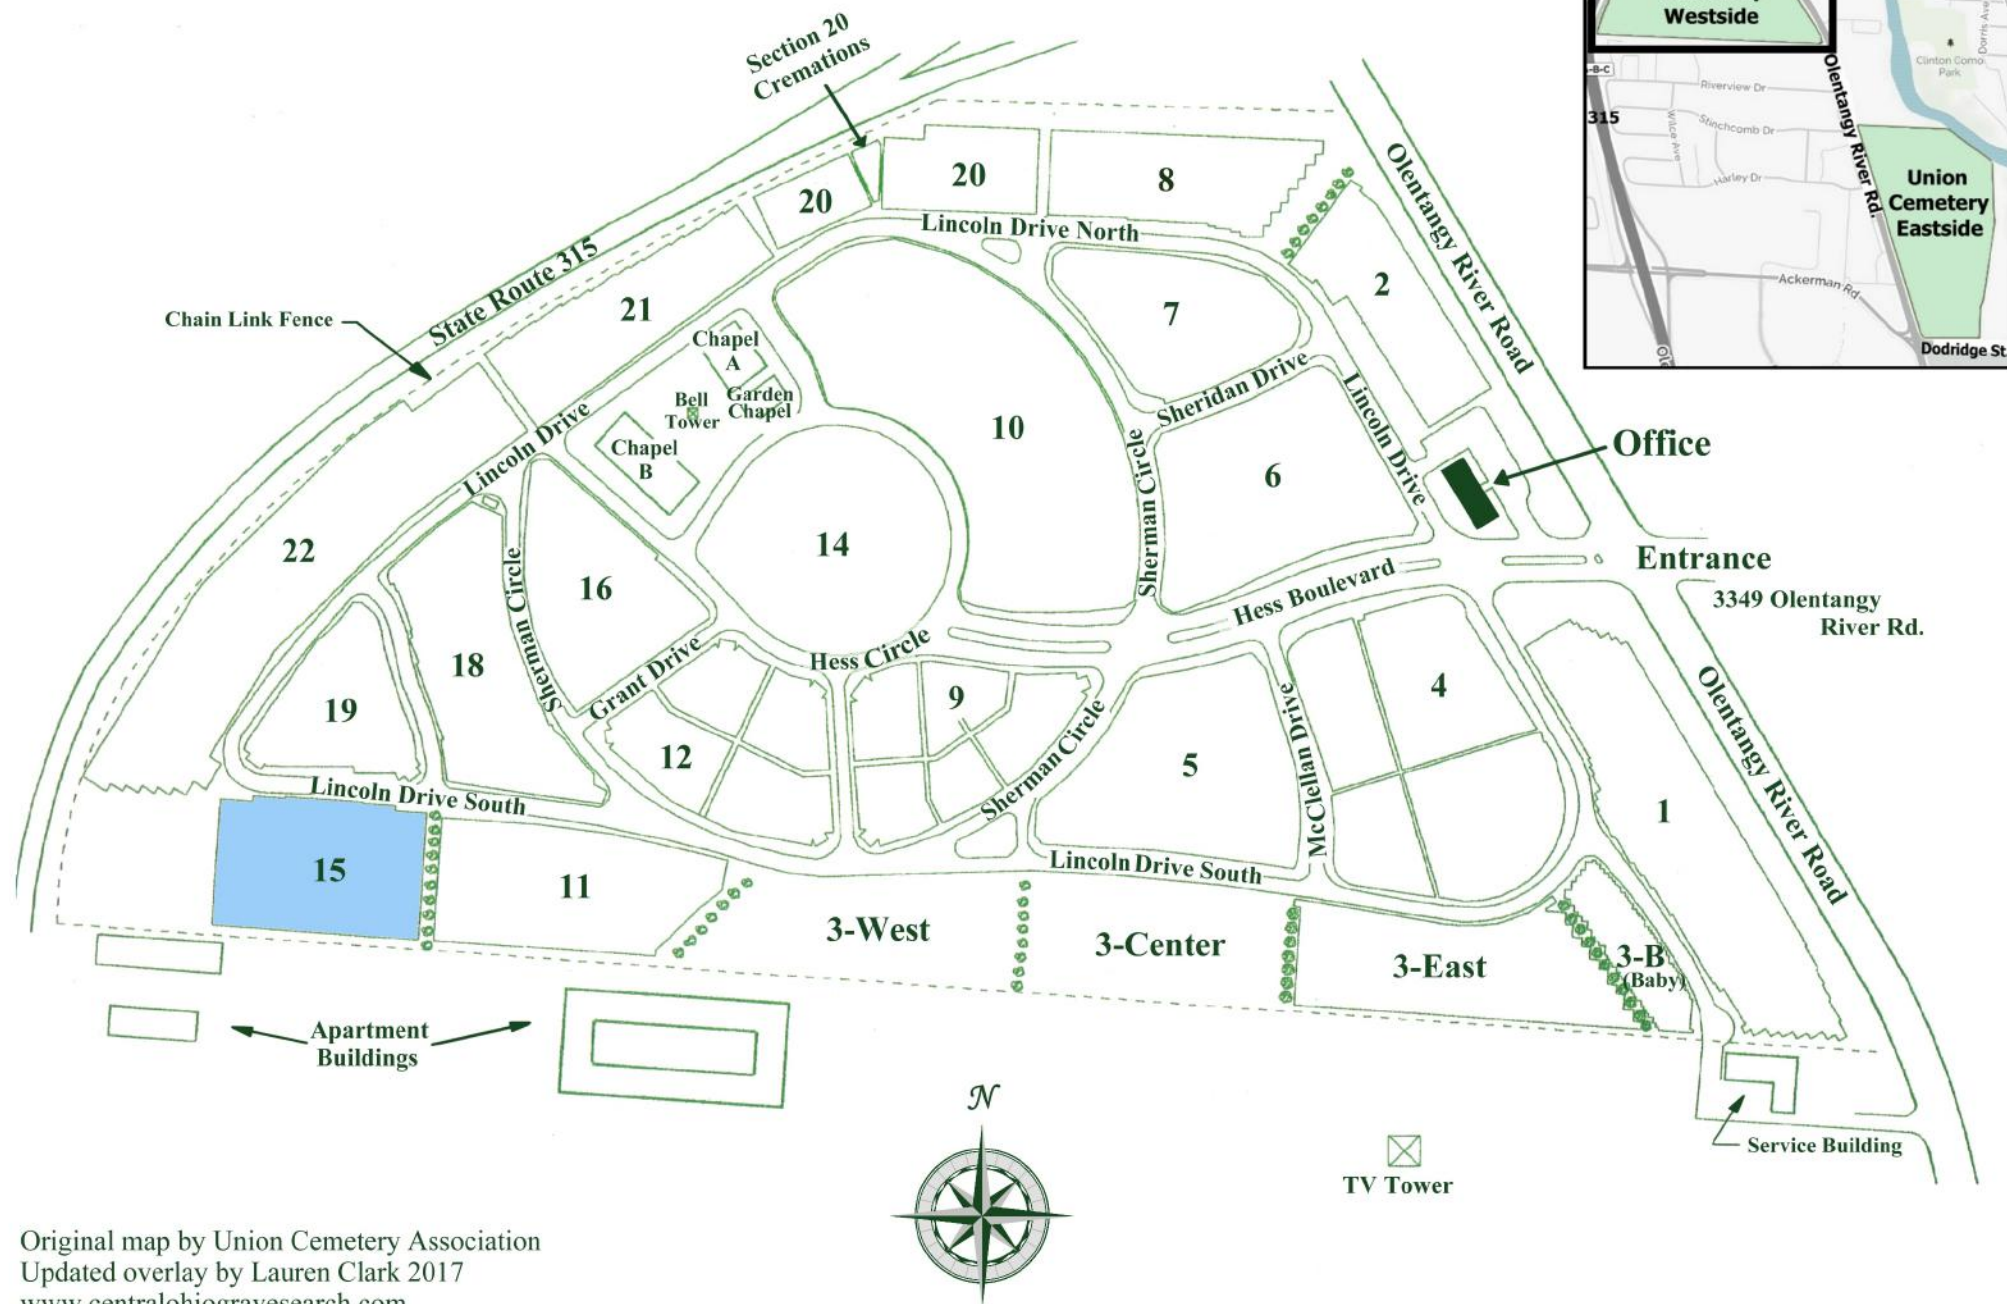

Union Cemetery - "1946 Addition" (Westside Cemetery) Columbus, Franklin County, Ohio

Section 15

Union Cemetery - Westside Cemetery Columbus, Franklin County, Ohio