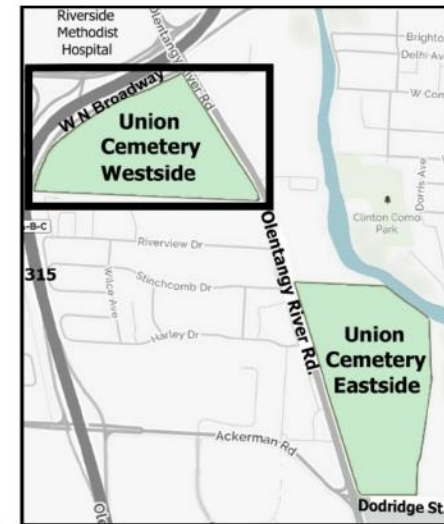

Union Cemetery - "1946 Addition" (Westside Cemetery) Columbus, Franklin County, Ohio

Section 16

Union Cemetery - Westside Cemetery
Columbus, Franklin County, Ohio