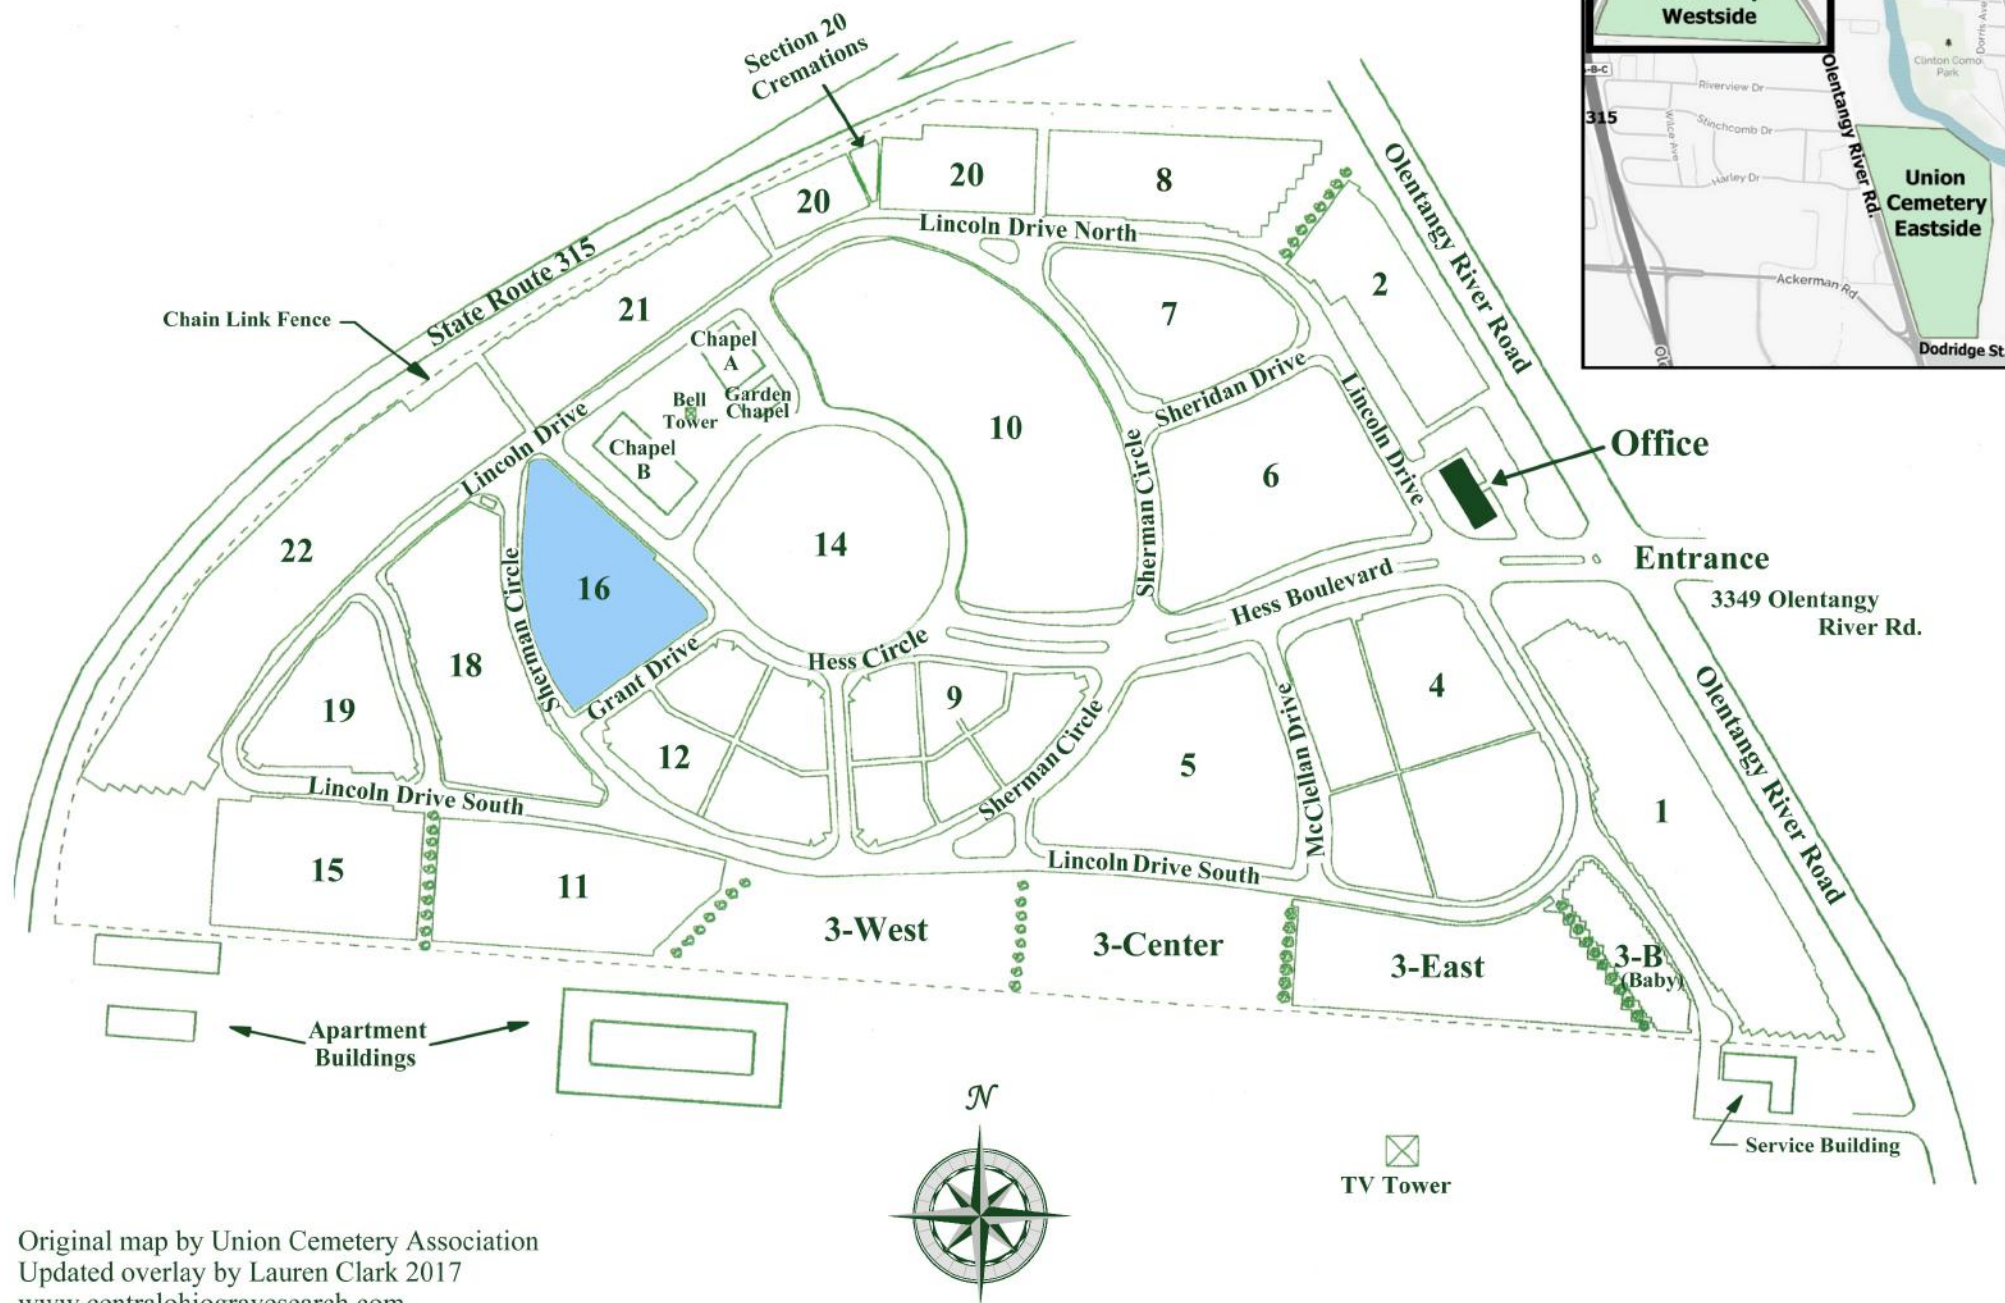

Union Cemetery - "1946 Addition" (Westside Cemetery) Columbus, Franklin County, Ohio

Section 16

Union Cemetery - Westside Cemetery
Columbus, Franklin County, Ohio