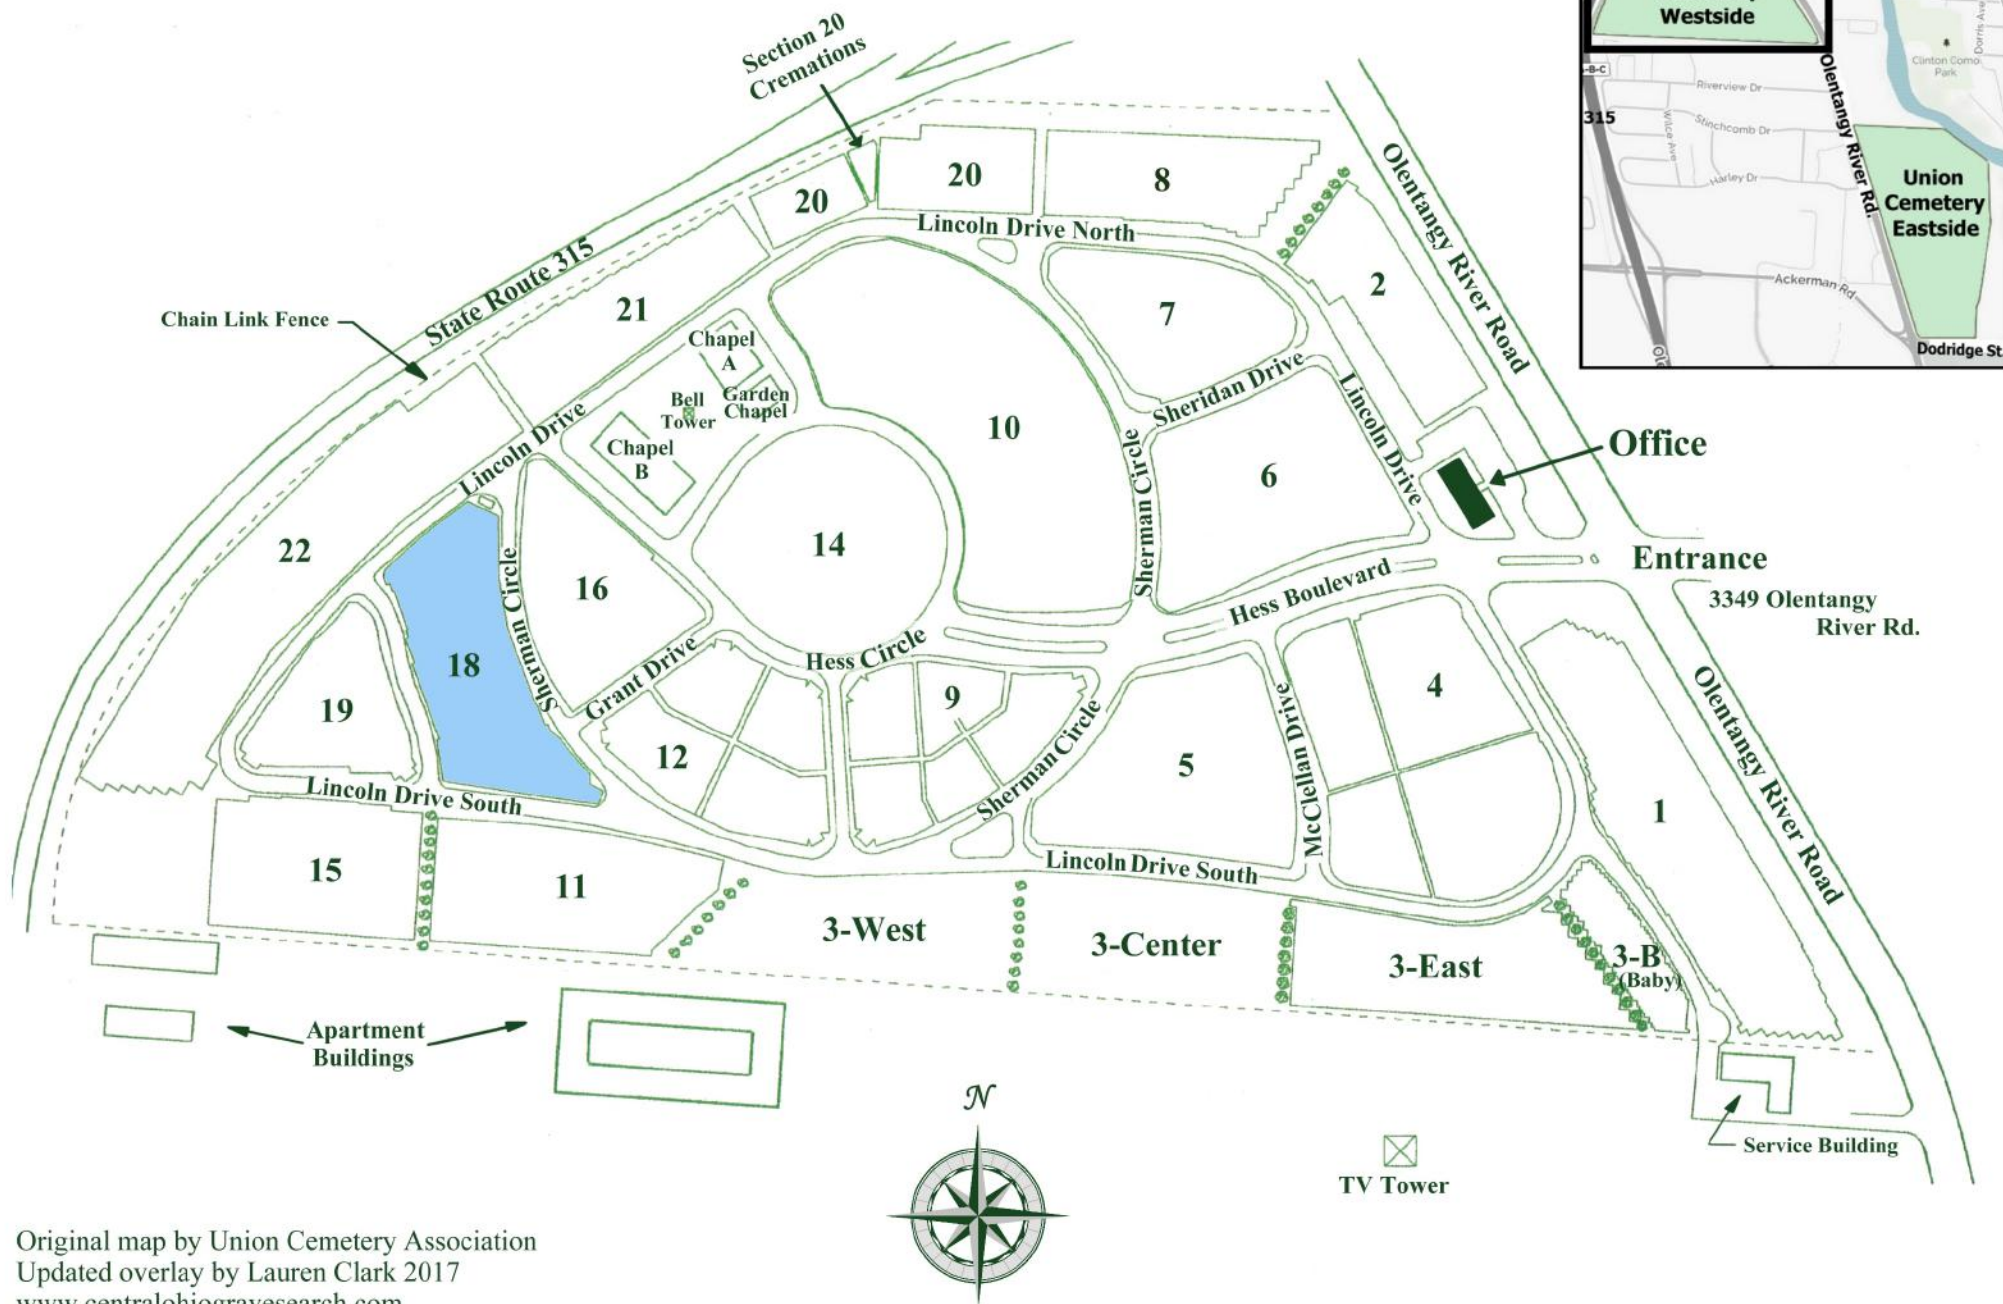

Union Cemetery - "1946 Addition" (Westside Cemetery) Columbus, Franklin County, Ohio

Section 18

Union Cemetery - Westside Cemetery Columbus, Franklin County, Ohio