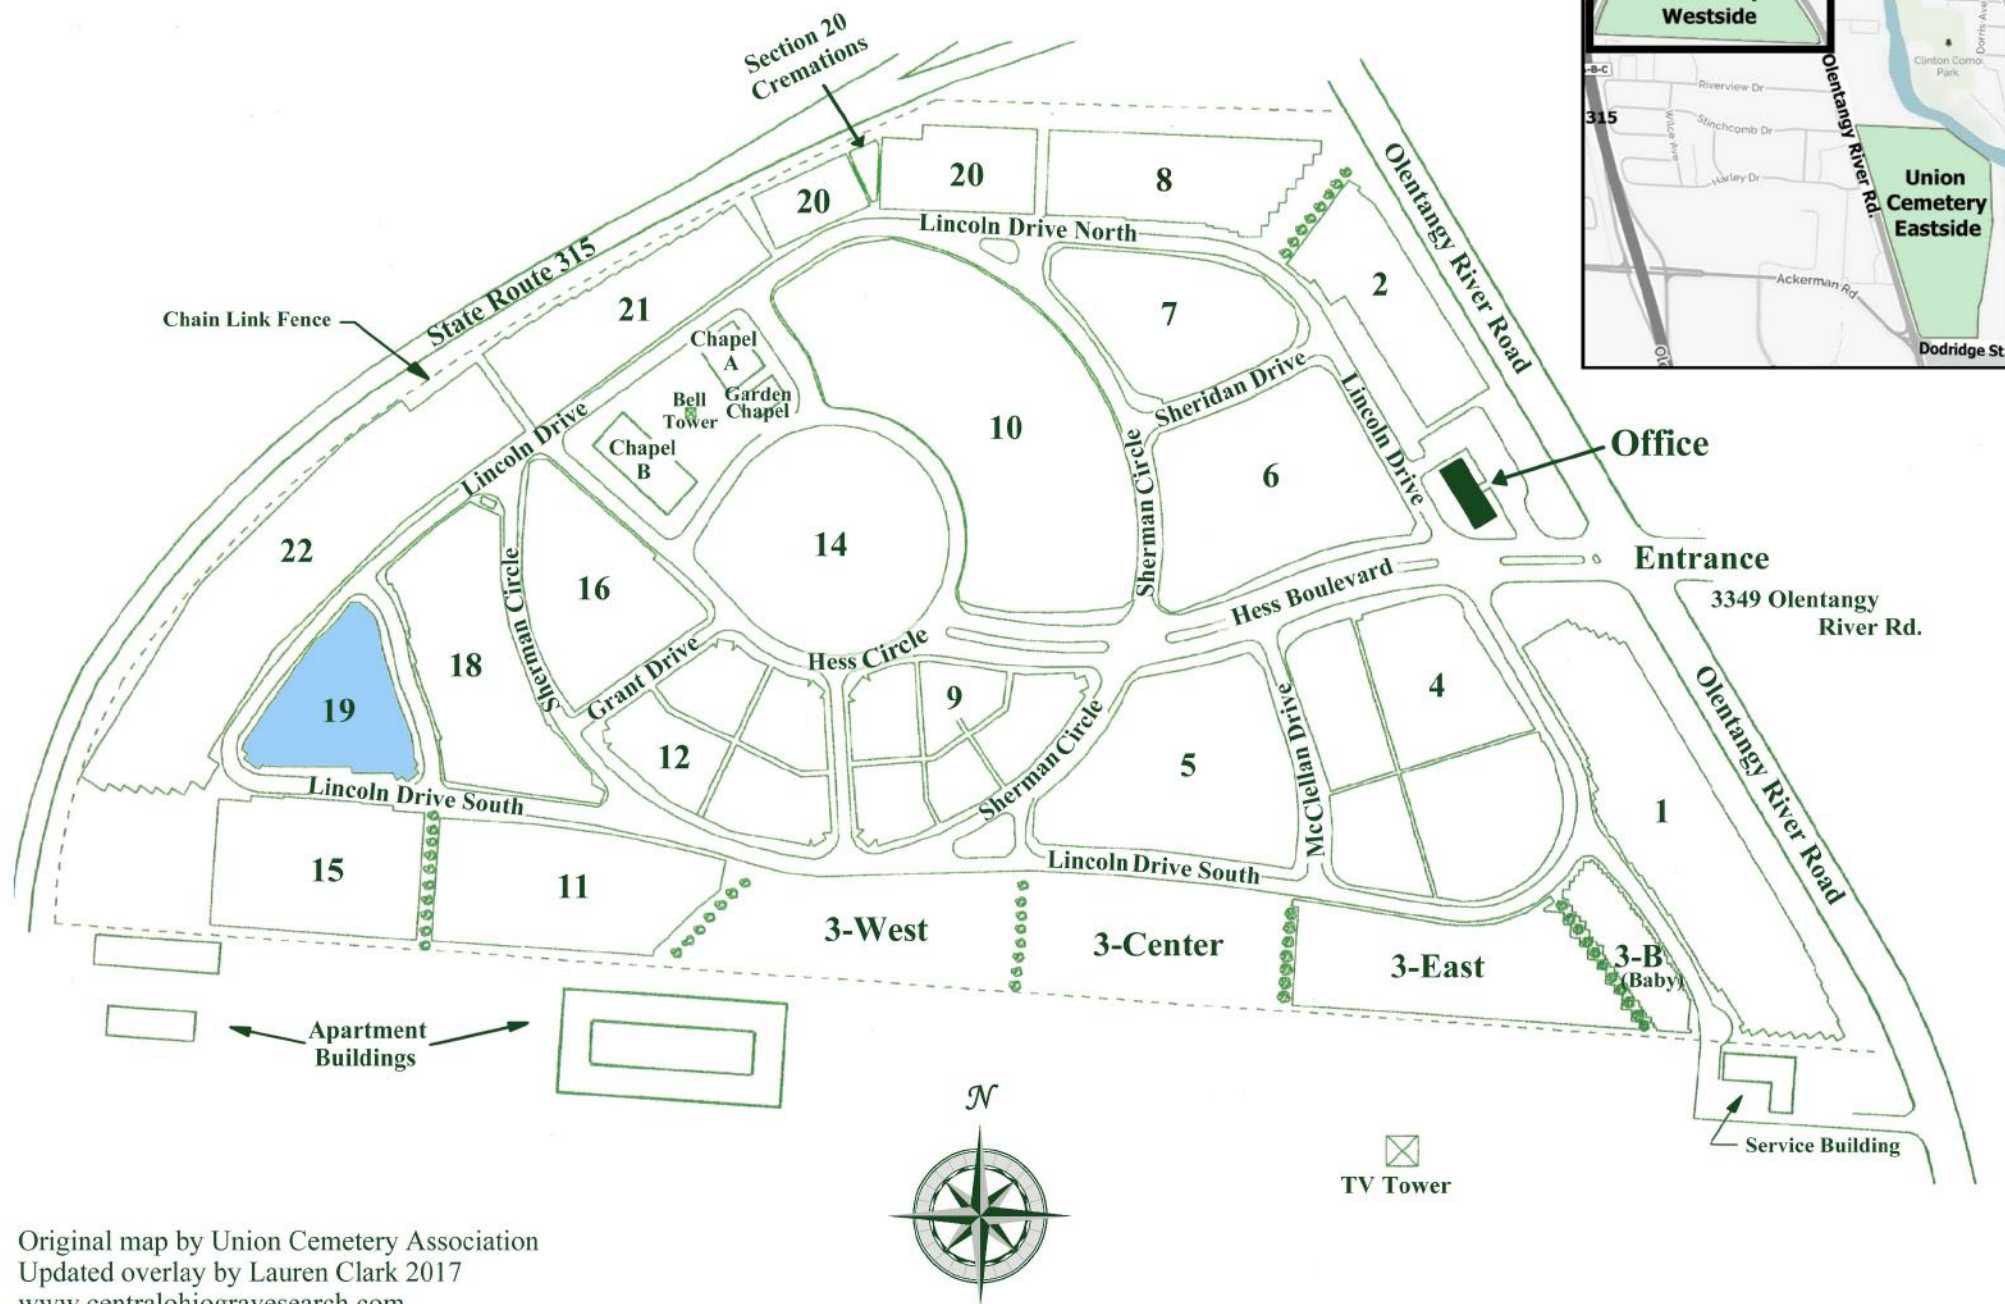

Union Cemetery - "1946 Addition" (Westside Cemetery) Columbus, Franklin County, Ohio

Section 19

Union Cemetery - Westside Cemetery Columbus, Franklin County, Ohio