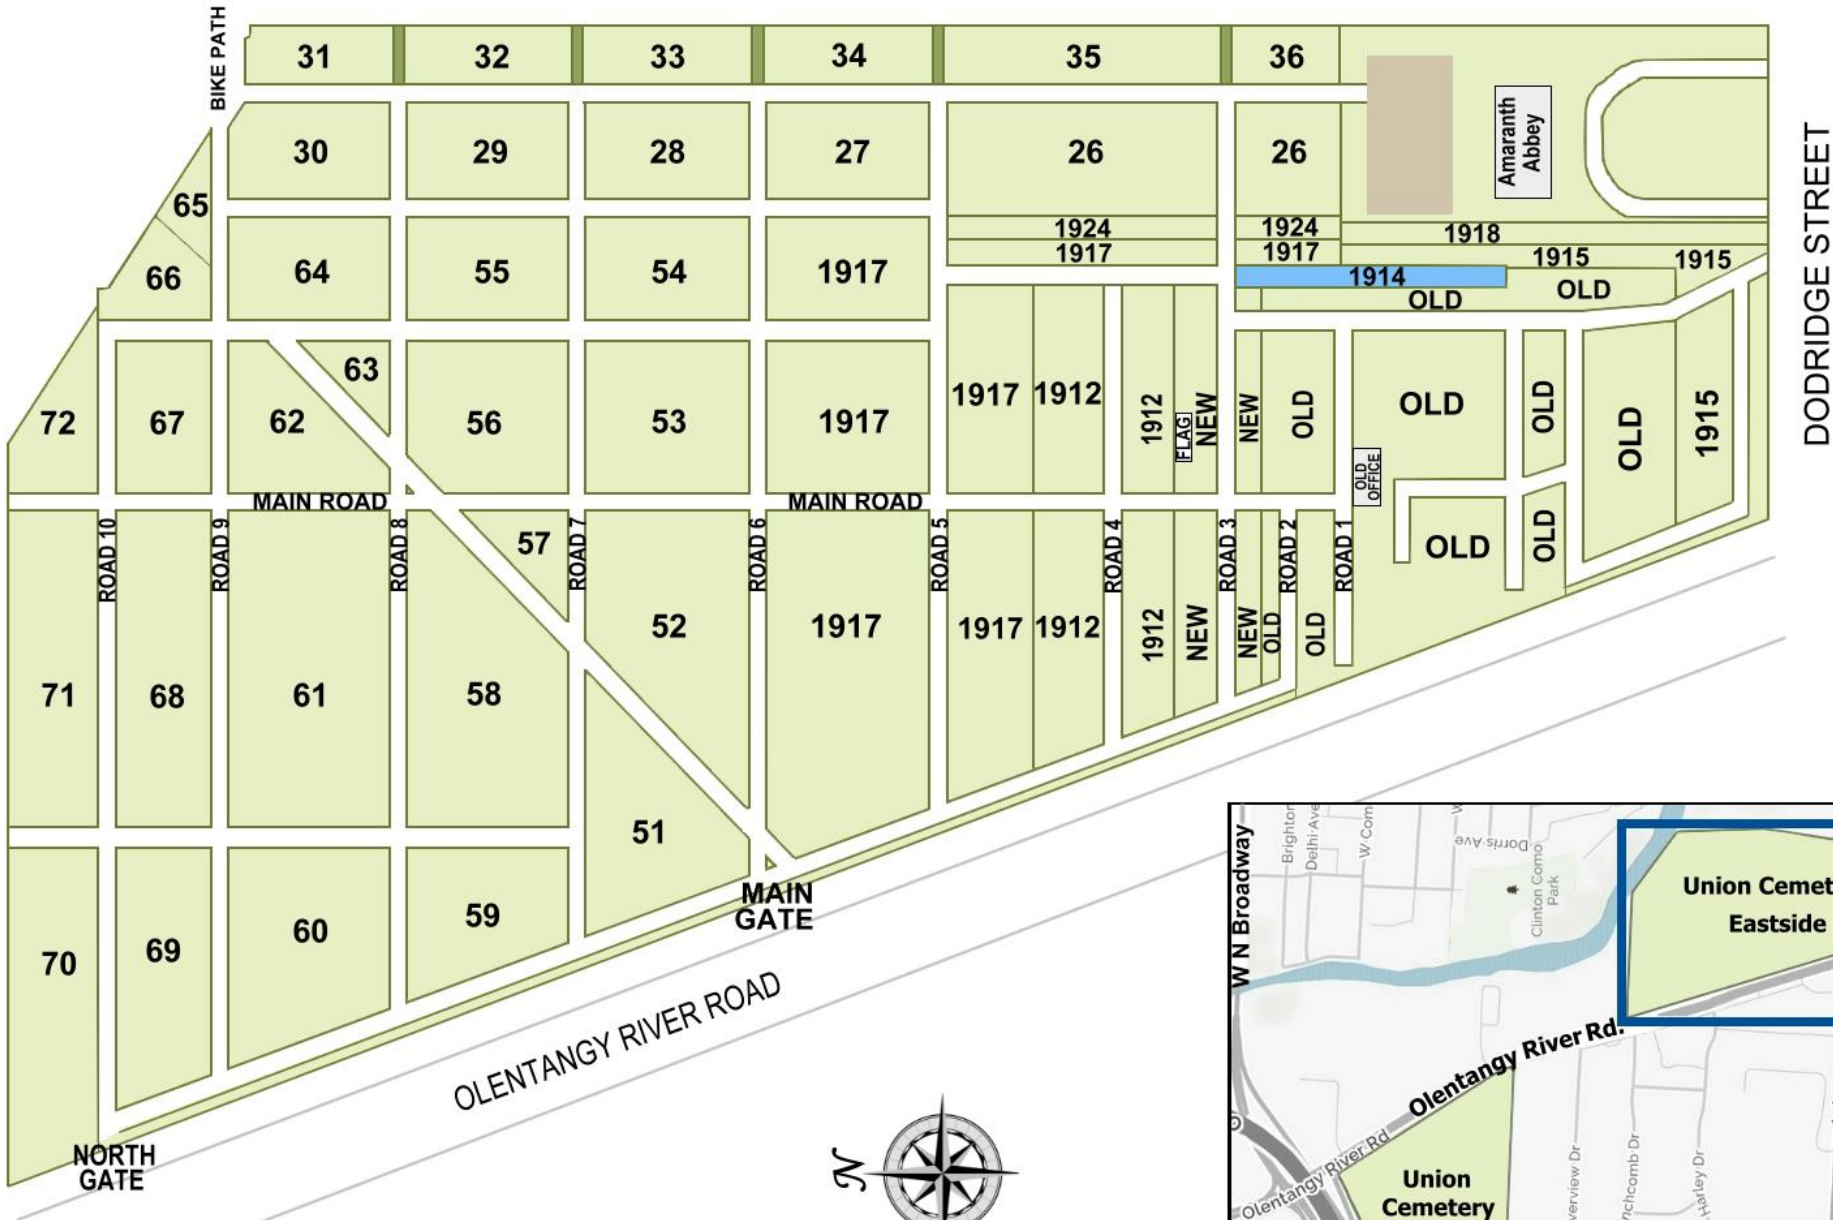

Union Cemetery - "Old" Cemetery
(Eastside Cemetery)
Columbus, Franklin County, Ohio

Map © Lauren Clark 2017
centralohiogravesearch.com

Section 1914

Union Cemetery - Old Cemetery
Columbus, Franklin County, Ohio

SECTION 1914															4	3	2	1				
23	22	21	20	19	18	17	16	15	14	13	12	11	10	9	8	7	6	5				