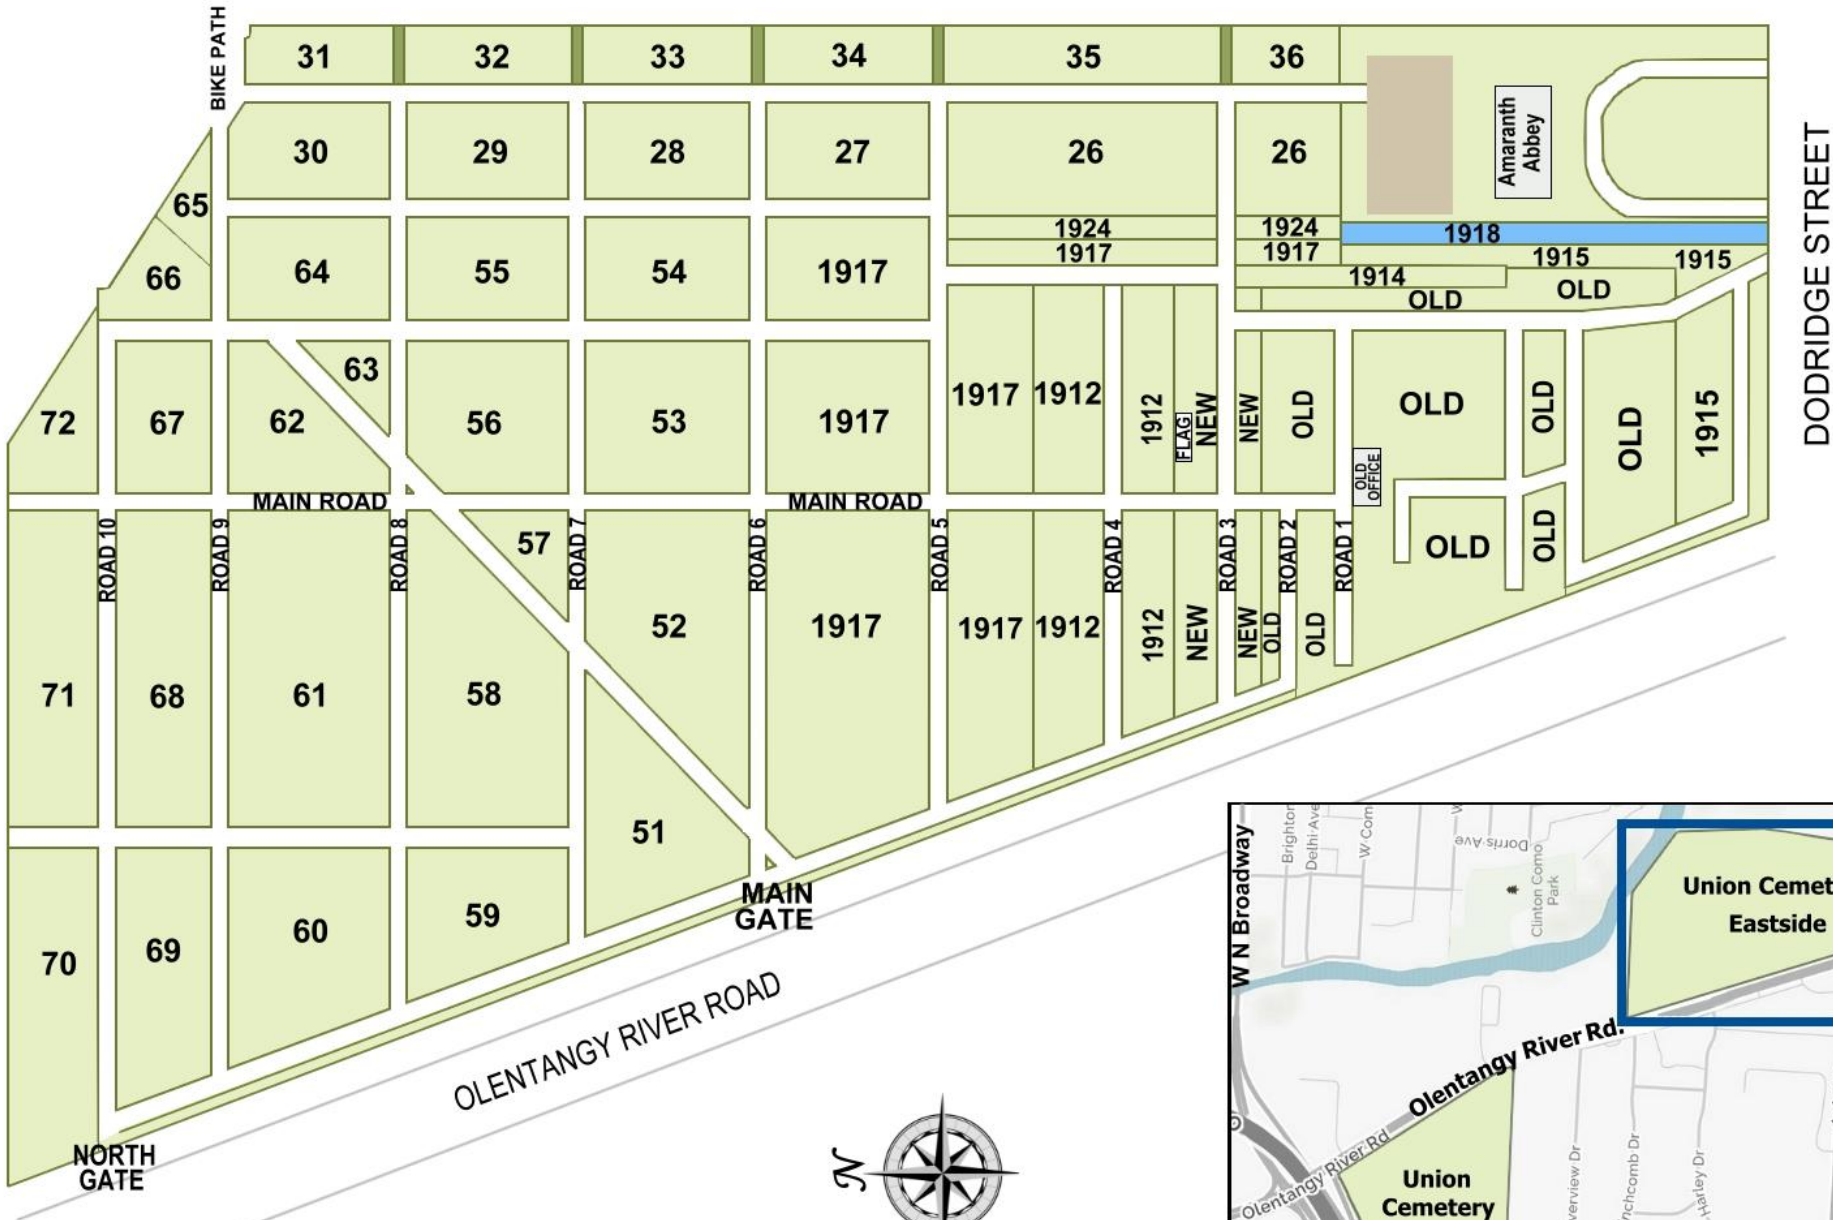

### Union Cemetery - "Old" Cemetery (Eastside Cemetery) Columbus, Franklin County, Ohio

# Section 1918

Union Cemetery - Old Cemetery  
Columbus, Franklin County, Ohio

SECTION 1918																																								
82	81	80	79	78	77	76	75	74	73	72	71	70	69	68	67	66	65	64	63	62	61	60	59	58	57	56	55	54	53	52	51	50	49	48	47	46	45	44	43	42
41	40	39	38	37	36	35	34	33	32	31	30	29	28	27	26	25	24	23	22	21	20	19	18	17	16	15	14	13	12	11	10	9	8	7	6	5	4	3	2	1