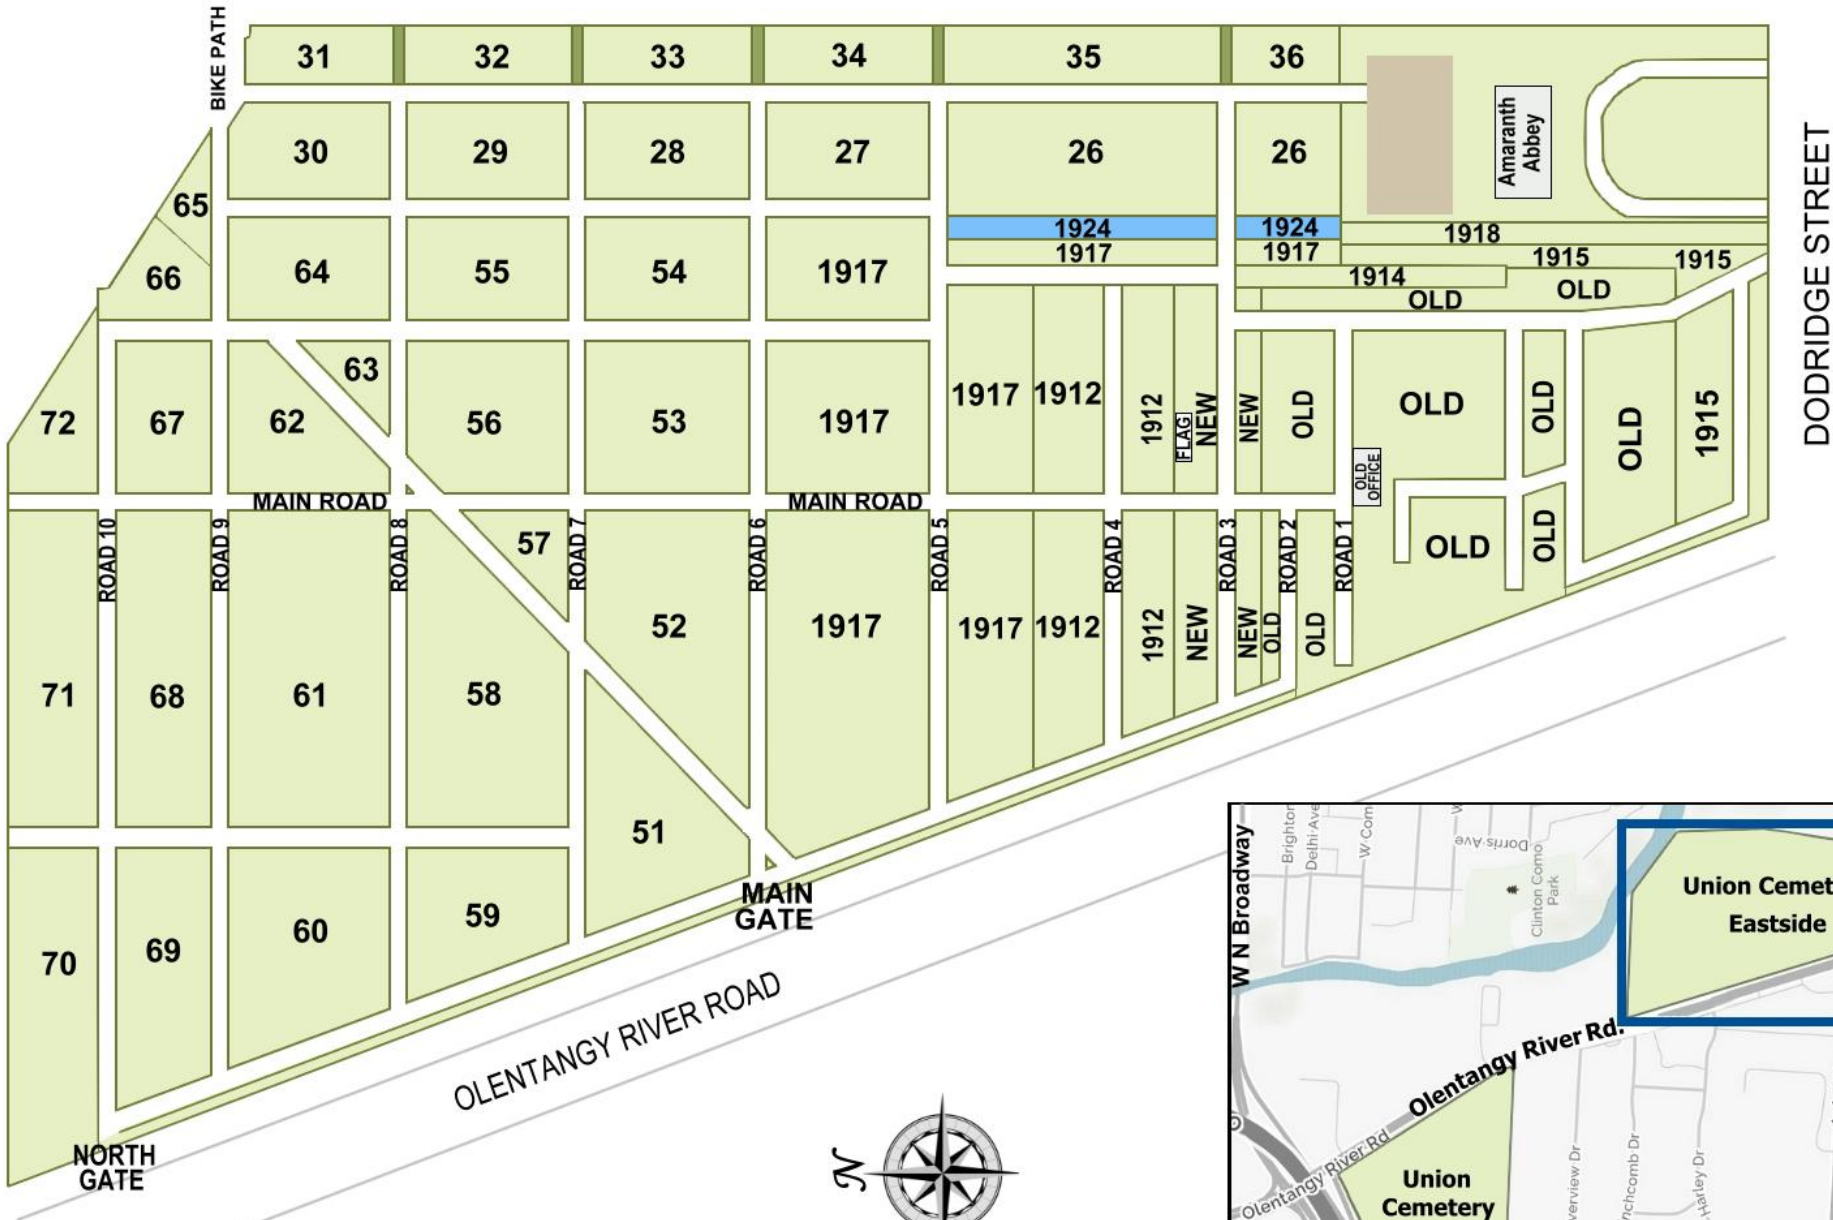

### Union Cemetery - "Old" Cemetery (Eastside Cemetery) Columbus, Franklin County, Ohio

Map © Lauren Clark 2017  
centralohiograveseach.com

## Section 1924

Union Cemetery - Old Cemetery  
Columbus, Franklin County, Ohio

|   |   |   |    |    |    |    |    |    |    |     |    |    |    |    |    |    |    |    |    |    |    |    |    |    |    |
|---|---|---|----|----|----|----|----|----|----|-----|----|----|----|----|----|----|----|----|----|----|----|----|----|----|----|
| 3 | 4 | 9 | 10 | 15 | 16 | 21 | 22 | 27 | 28 | 28A | 33 | 34 | 39 | 40 | 45 | 46 | 51 | 52 | 57 | 58 | 63 | 64 | 69 | 70 | 75 |
| 2 | 5 | 8 | 11 | 14 | 17 | 20 | 23 | 26 | 29 | 29A | 32 | 35 | 38 | 41 | 44 | 47 | 50 | 53 | 56 | 59 | 62 | 65 | 68 | 71 | 74 |
| 1 | 6 | 7 | 12 | 13 | 18 | 19 | 24 | 25 | 30 | 30A | 31 | 36 | 37 | 42 | 43 | 48 | 49 | 54 | 55 | 60 | 61 | 66 | 67 | 72 | 73 |