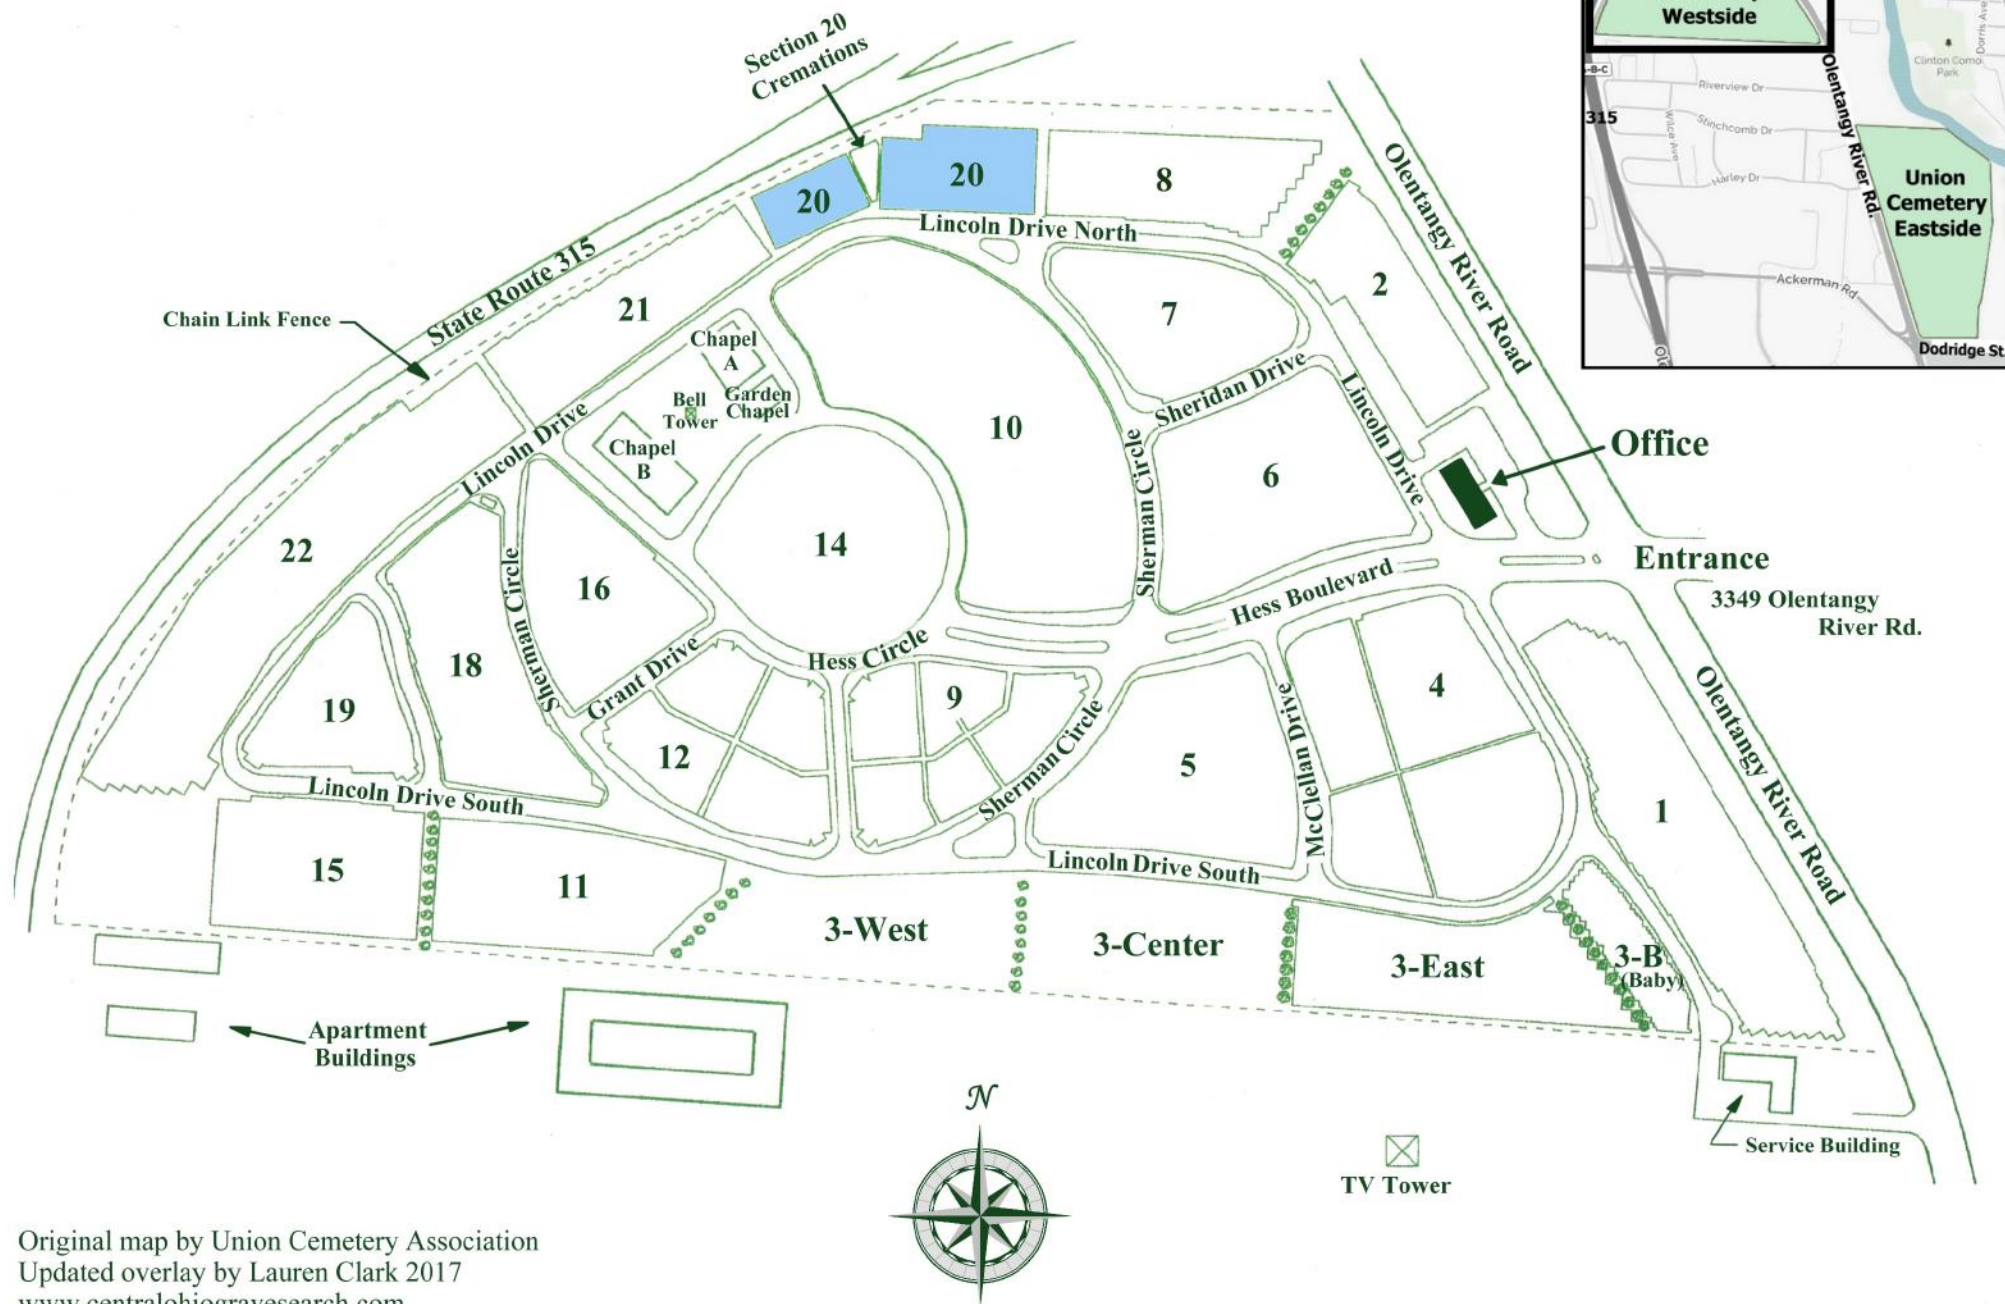

Union Cemetery - "1946 Addition" (Westside Cemetery) Columbus, Franklin County, Ohio

Section 20

Union Cemetery - Westside Cemetery Columbus, Franklin County, Ohio