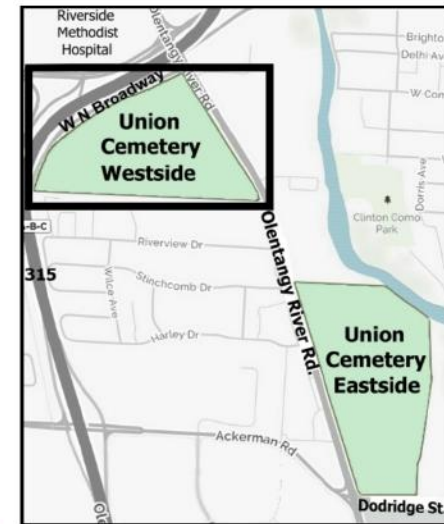

# Union Cemetery - "1946 Addition" (Westside Cemetery) Columbus, Franklin County, Ohio

**Section 20C**  
**Union Cemetery**  
**Westside Cemetery**  
**Columbus,**  
**Franklin County, Ohio**