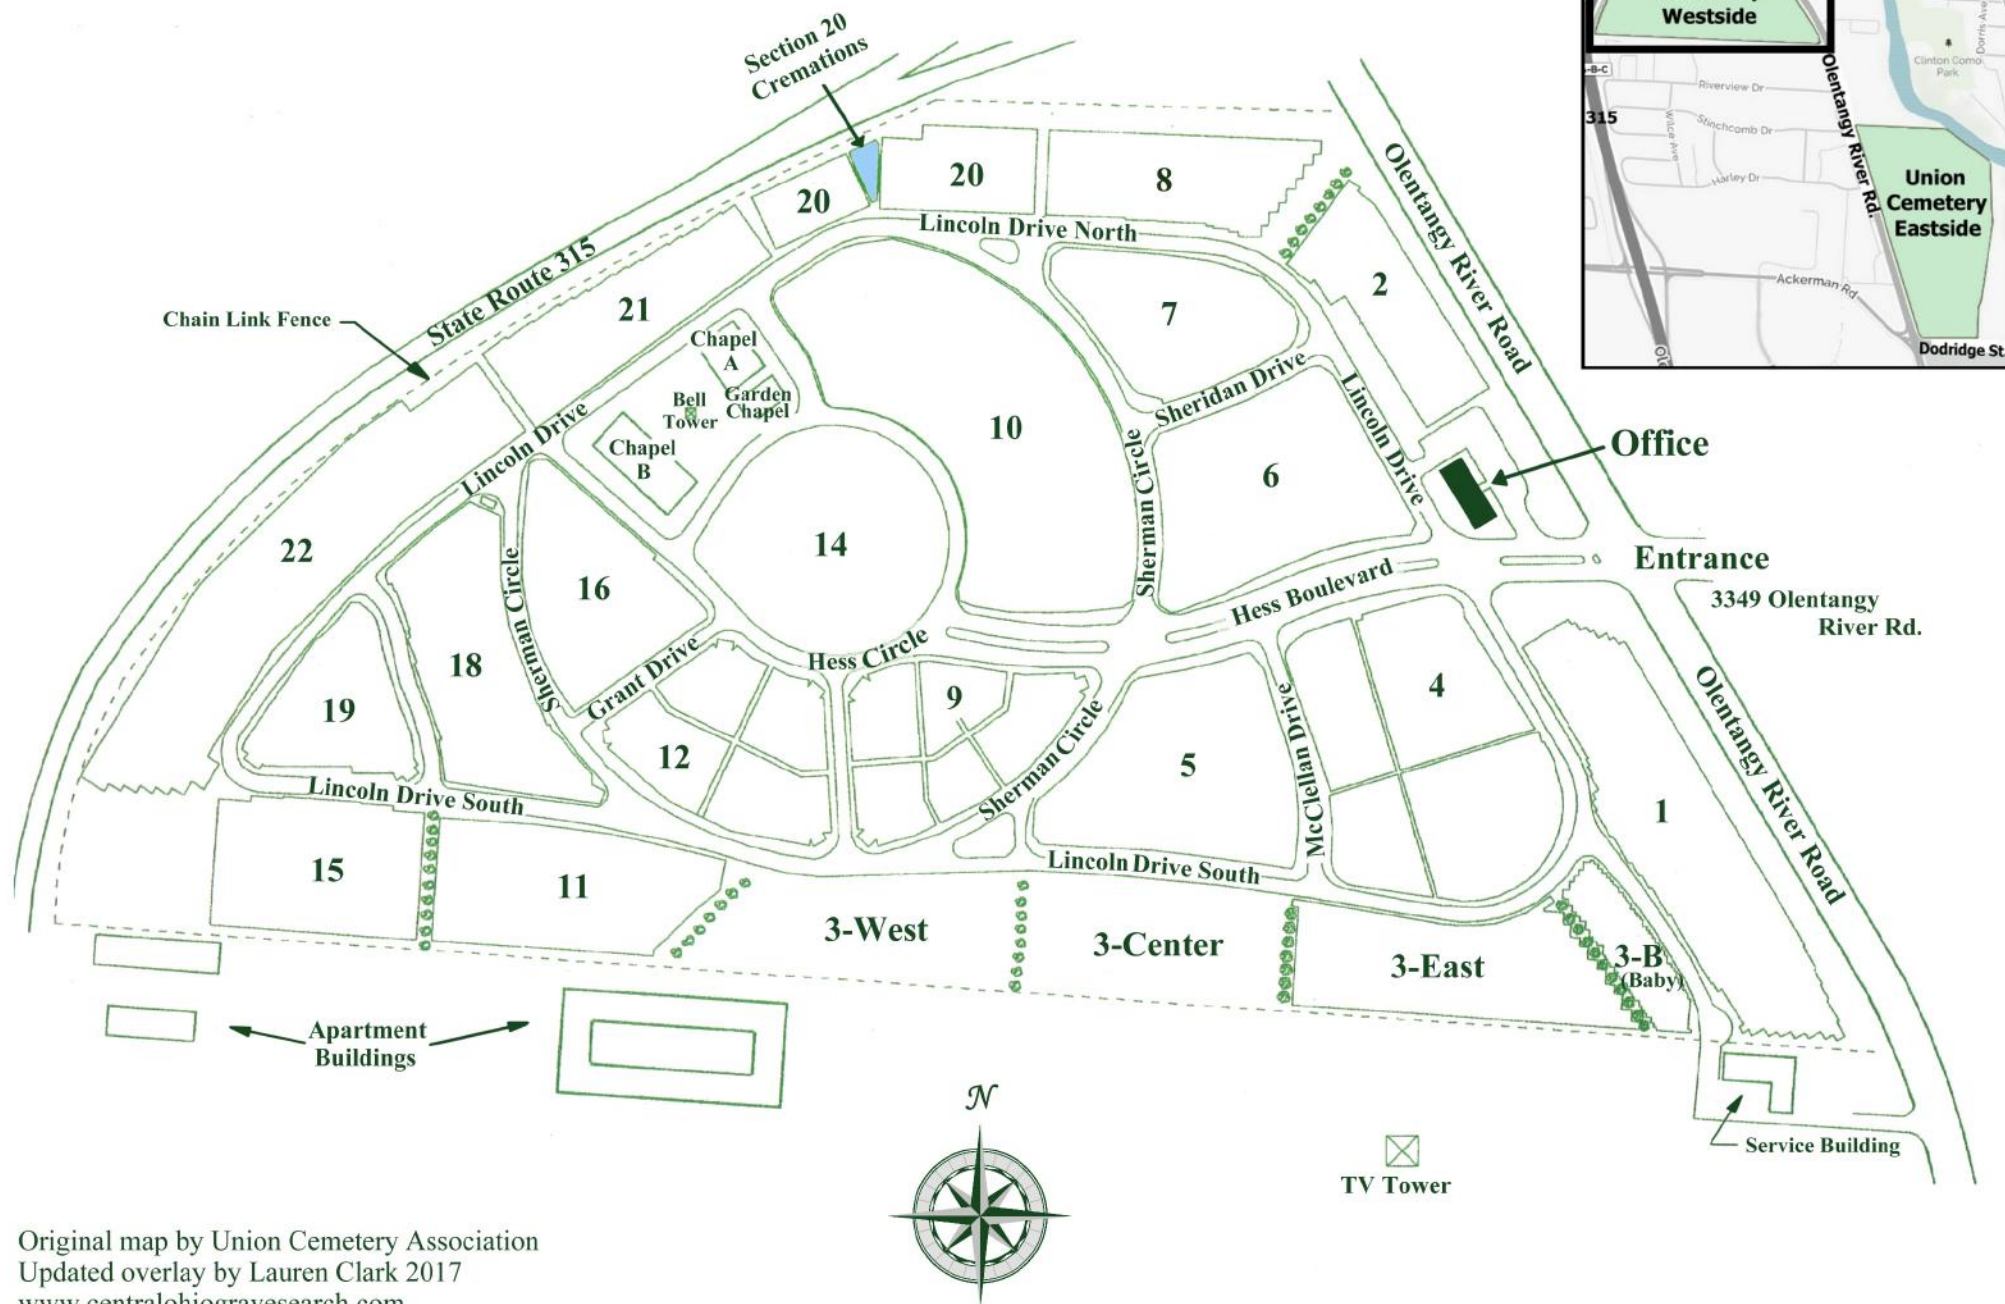

# Union Cemetery - "1946 Addition" (Westside Cemetery) Columbus, Franklin County, Ohio

**Section 20C**  
**Union Cemetery**  
**Westside Cemetery**  
**Columbus,**  
**Franklin County, Ohio**