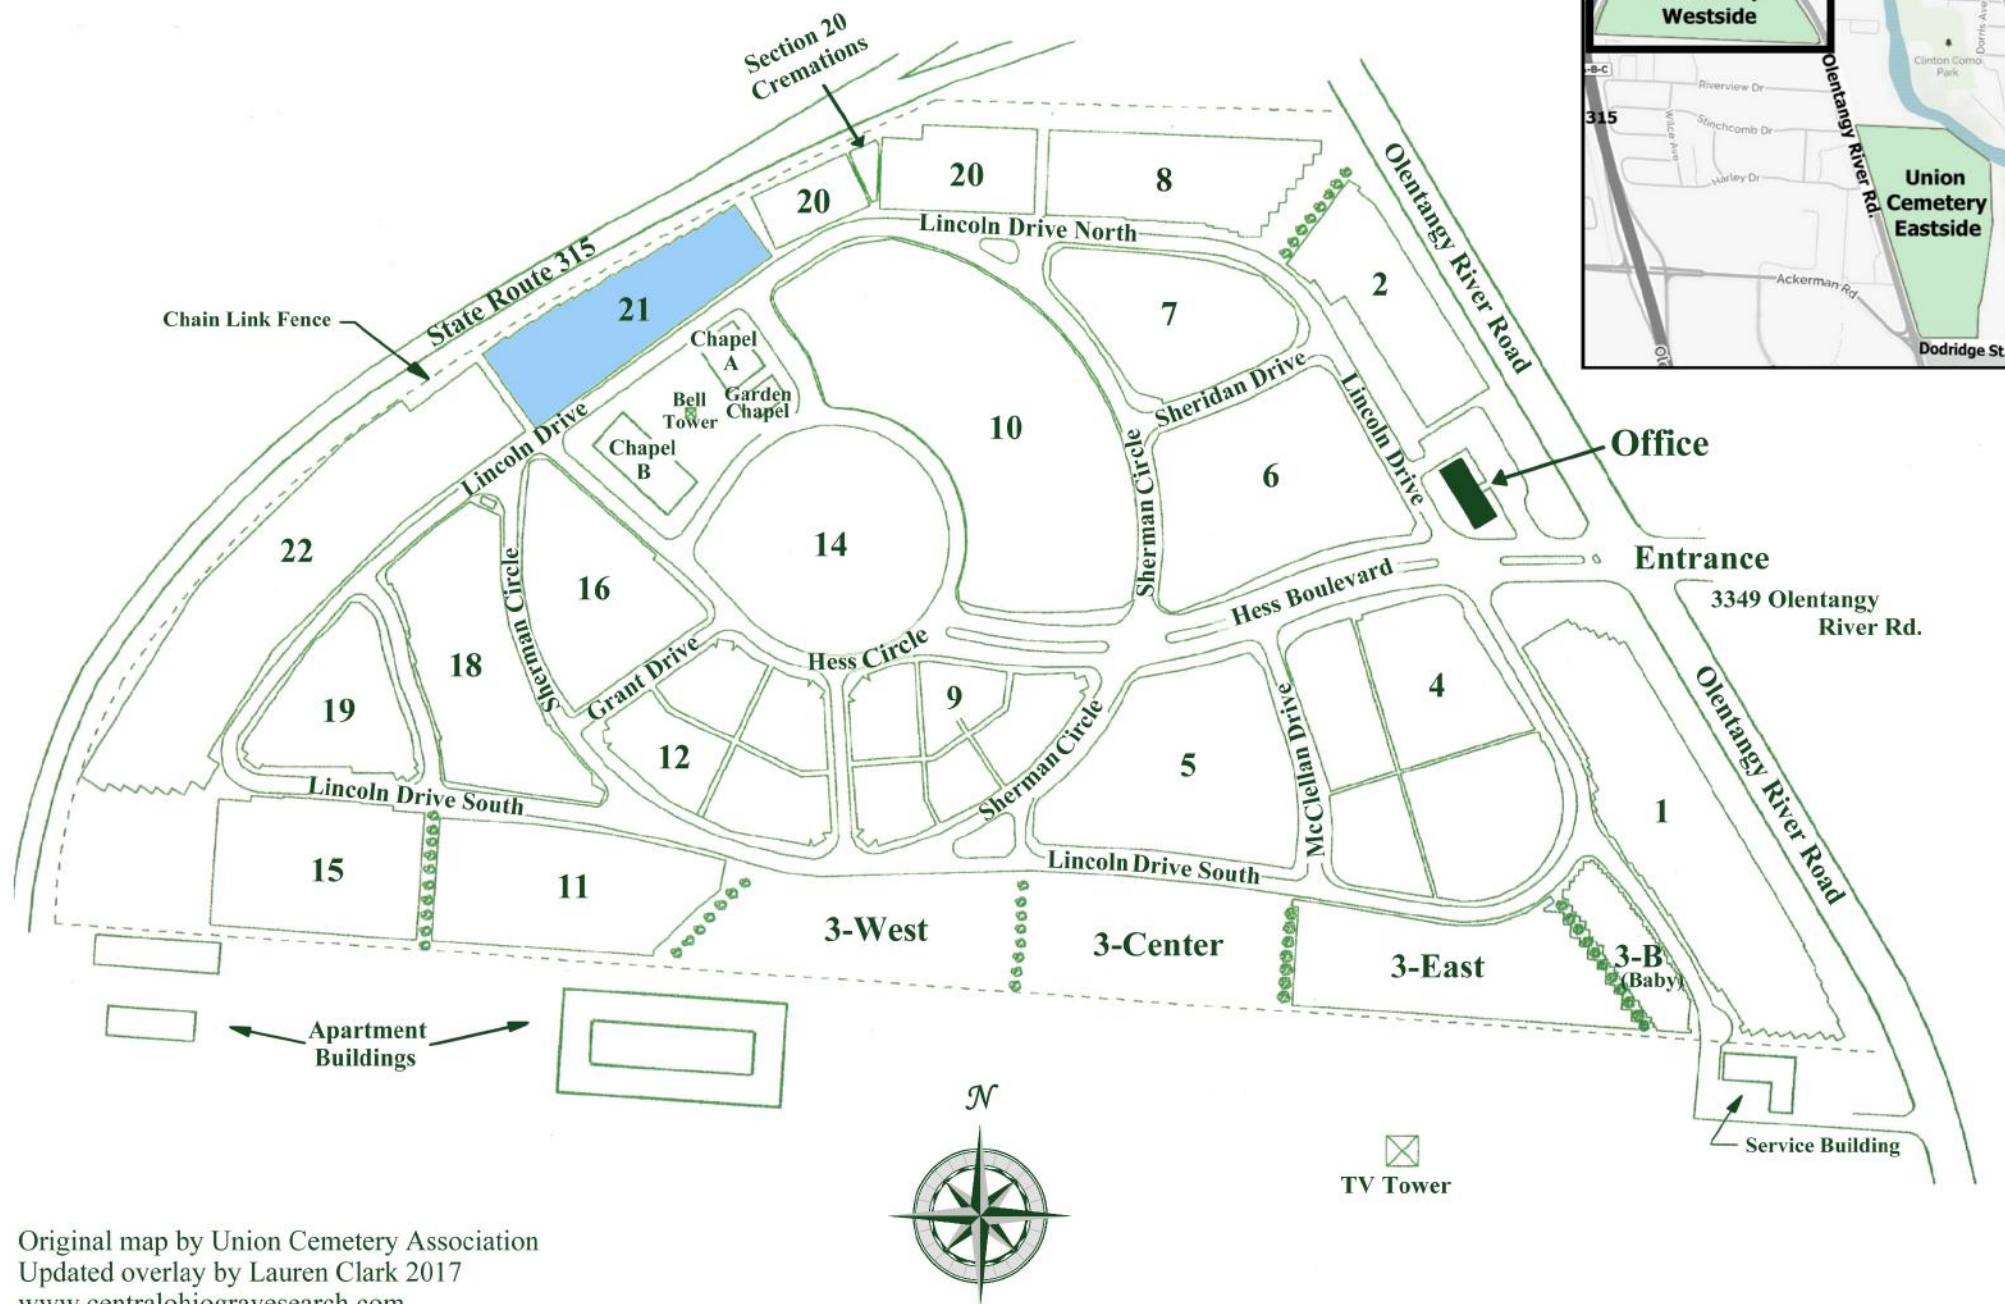

Union Cemetery - "1946 Addition" (Westside Cemetery) Columbus, Franklin County, Ohio

Section 21

Union Cemetery - Westside Cemetery Columbus, Franklin County, Ohio

SECTION 20

SECTION 17