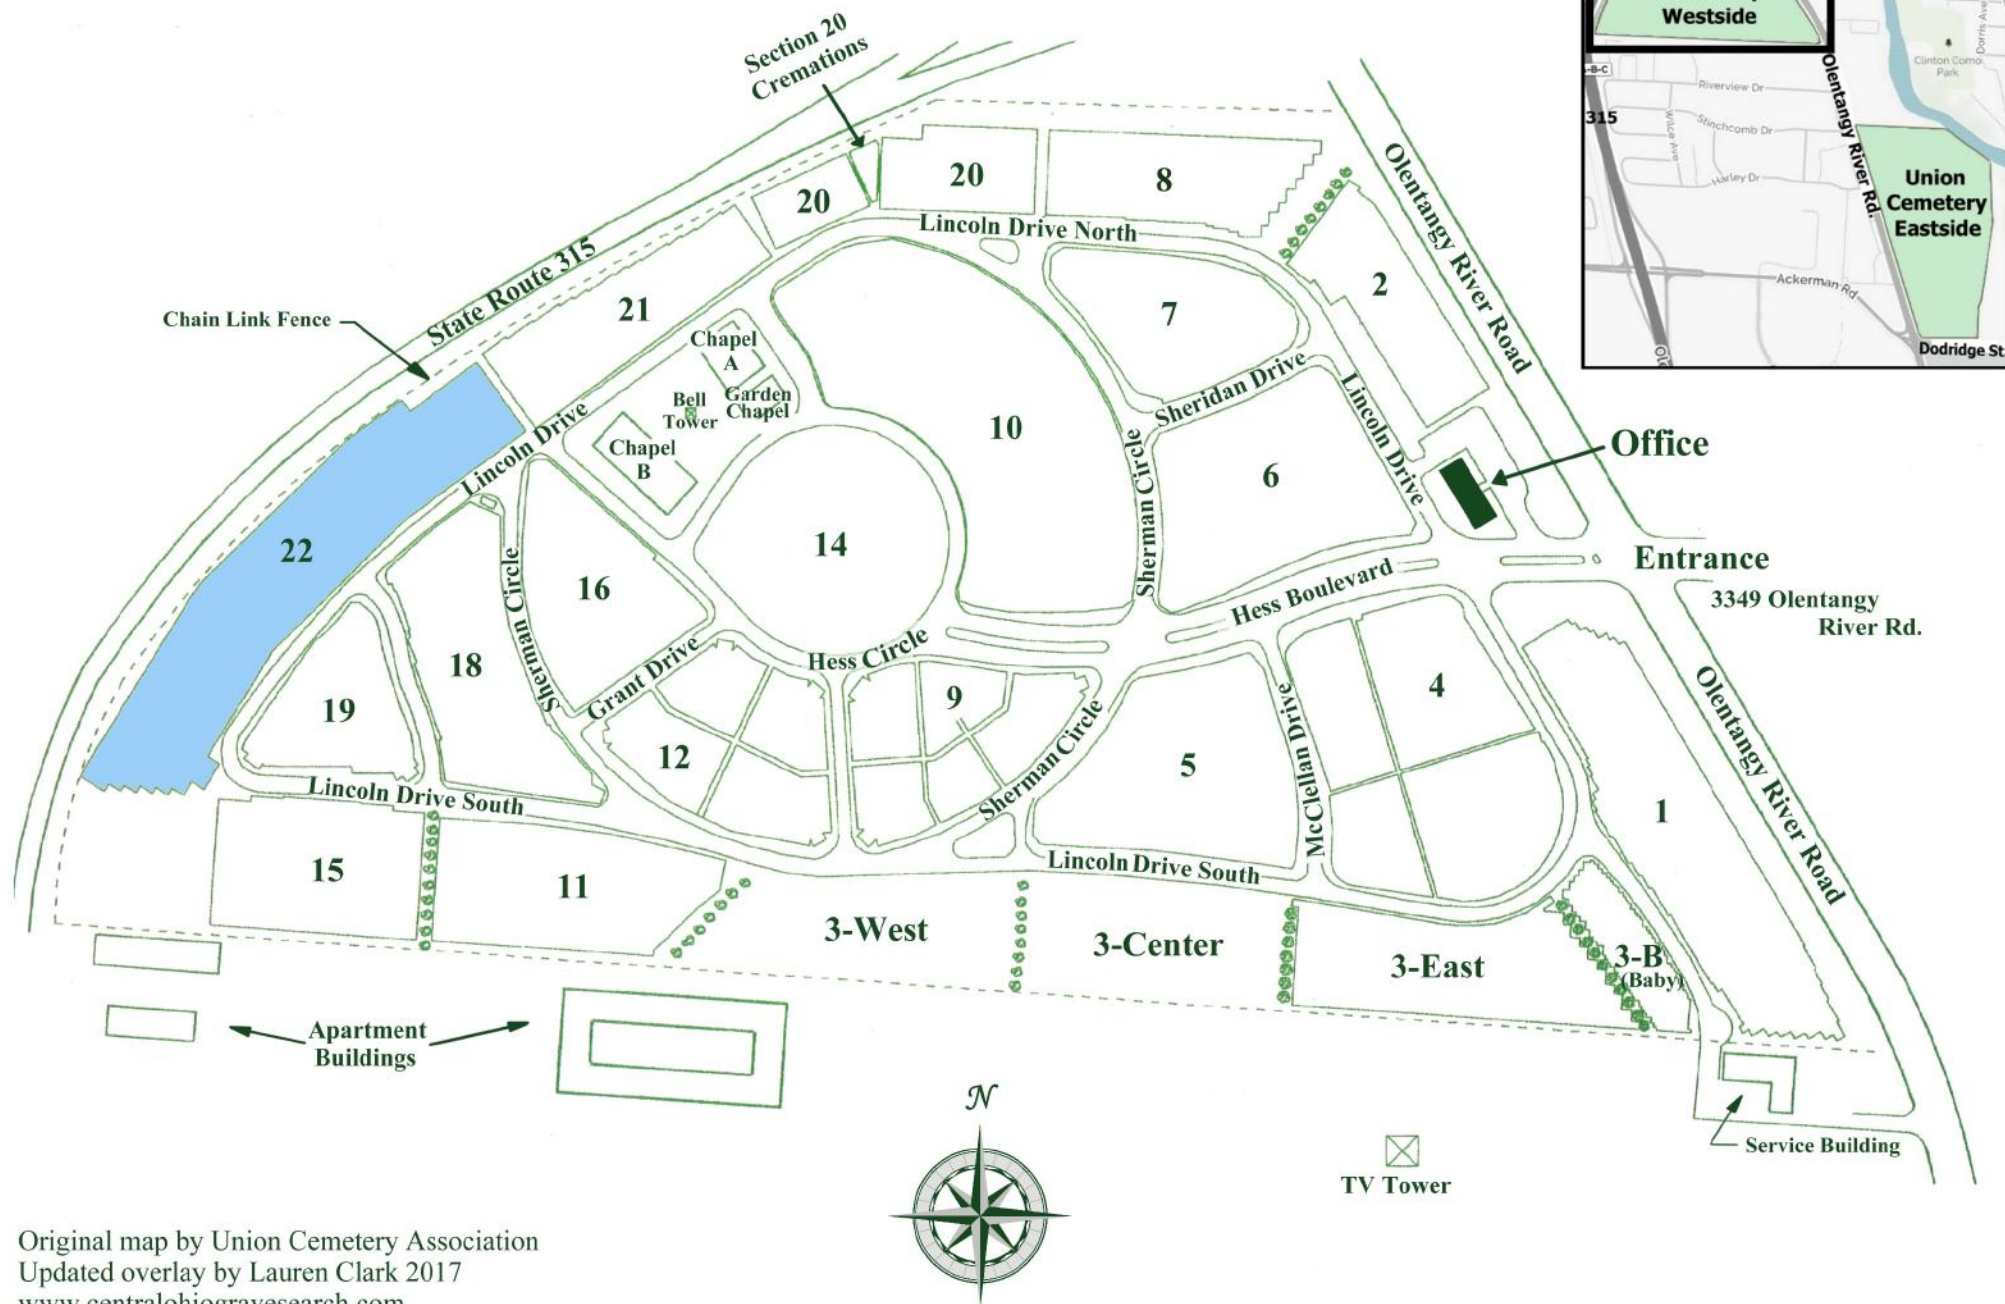

Union Cemetery - "1946 Addition" (Westside Cemetery) Columbus, Franklin County, Ohio

Section 22

Union Cemetery - Westside Cemetery Columbus, Franklin County, Ohio