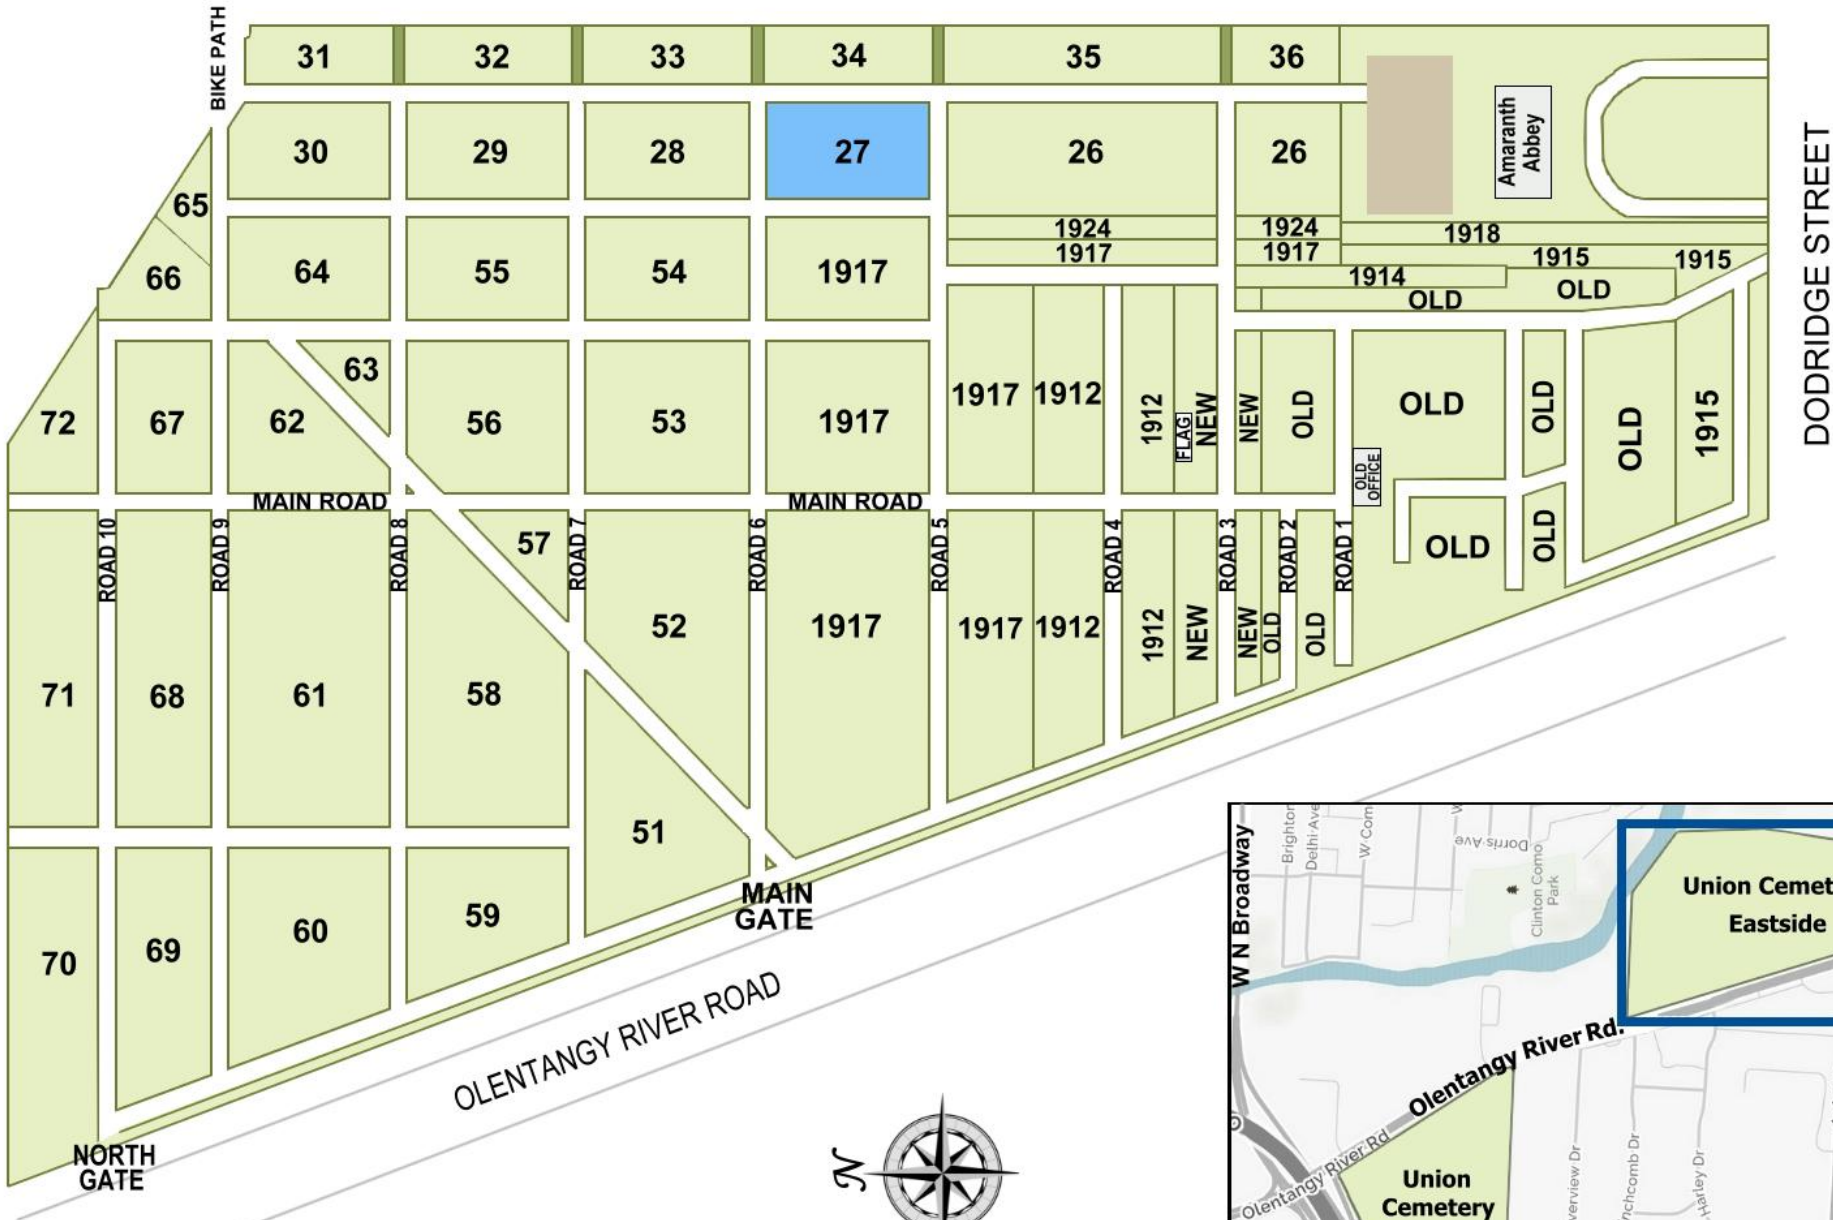

Union Cemetery - "Old" Cemetery (Eastside Cemetery) Columbus, Franklin County, Ohio

Map © Lauren Clark 2017
centralohiogravesearch.com

Section 27

Union Cemetery - Old Cemetery
Columbus, Franklin County, Ohio