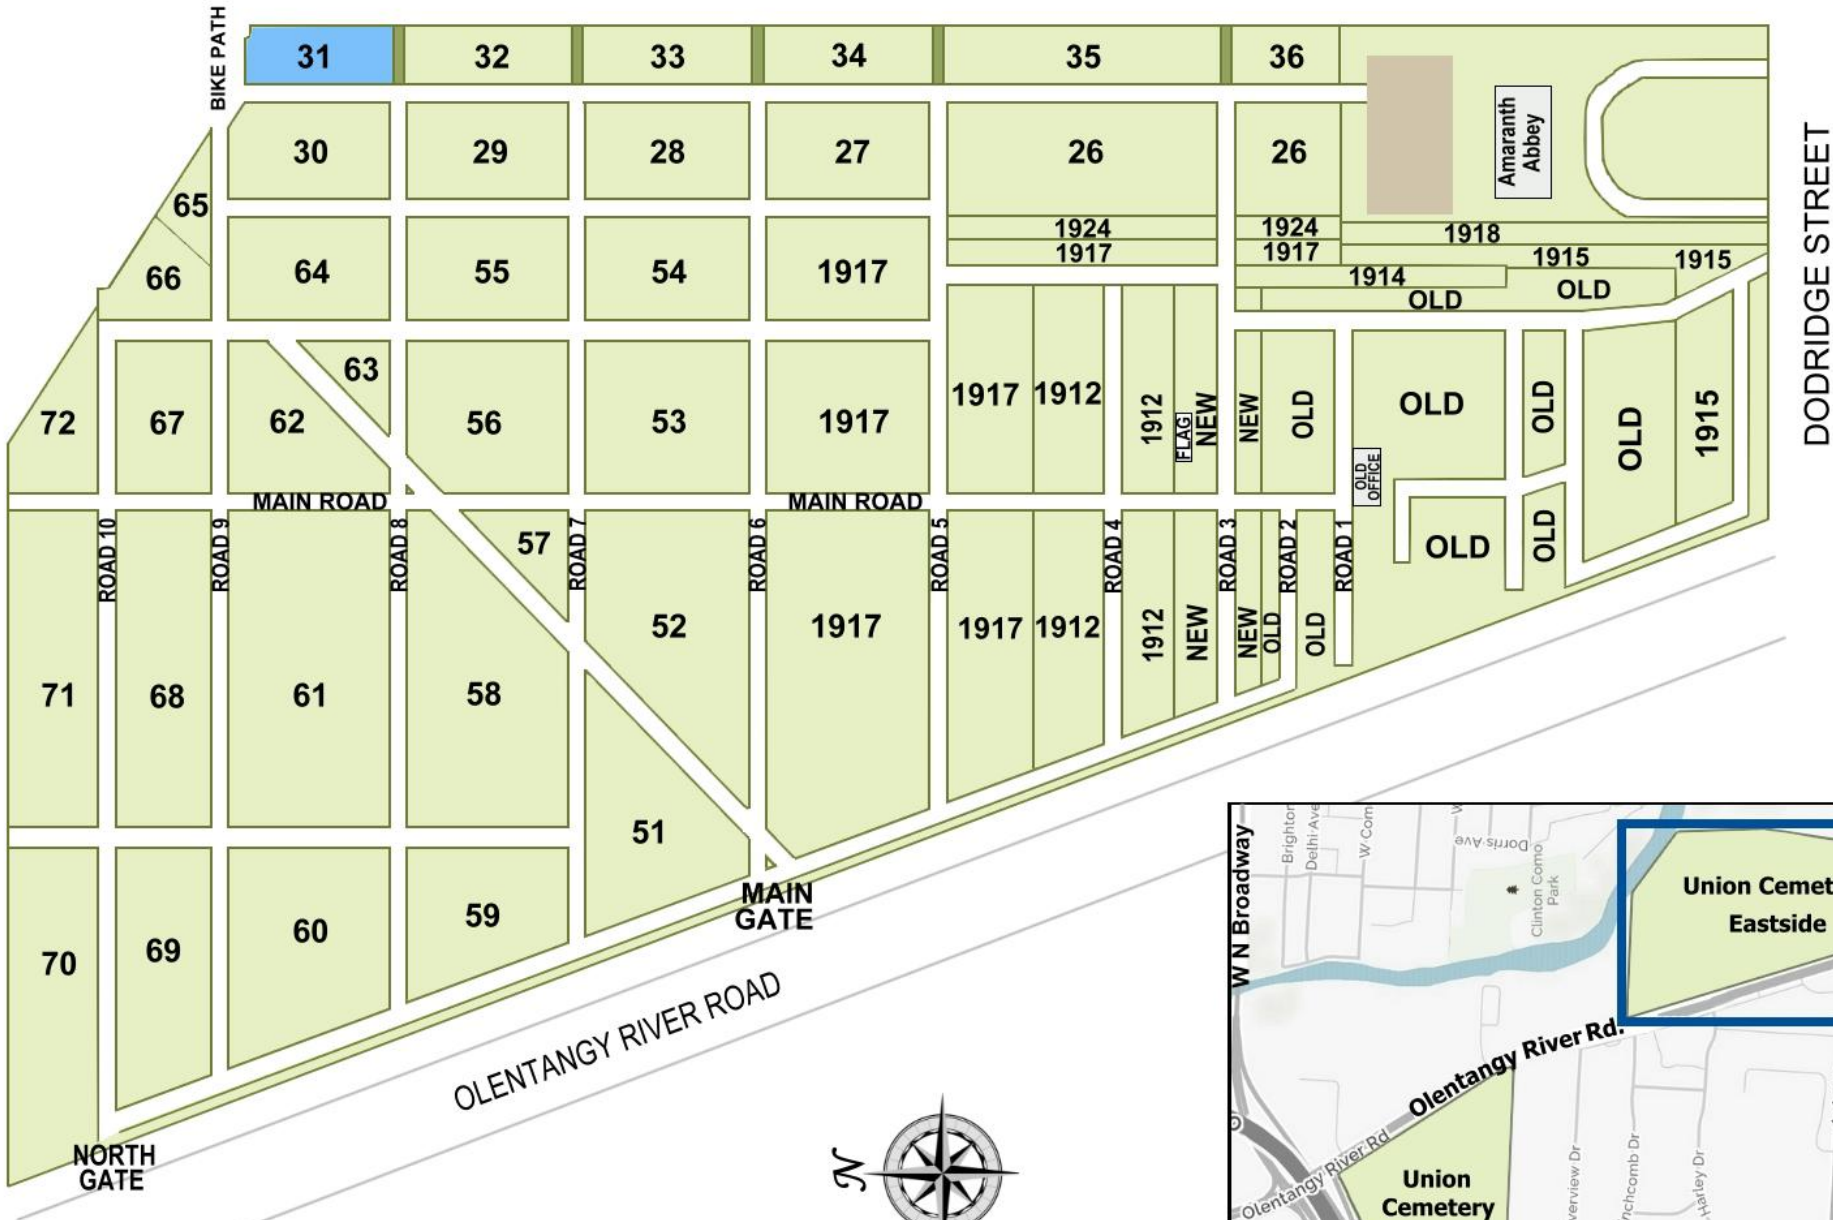

Union Cemetery - "Old" Cemetery (Eastside Cemetery) Columbus, Franklin County, Ohio

Map © Lauren Clark 2017
centralohiograveseach.com

Section 31

Union Cemetery - Old Cemetery
Columbus, Franklin County, Ohio

	56	57	58	59	60	61	62
	55	54	53	52	51	50	49
41	42	43	44	45	46	47	48
40	39	38	37	36	35	34	33
25	26	27	28	29	30	31	32
24	23	22	21	20	19	18	17
9	10	11	12	13	14	15	16
8	7	6	5	4	3	2	1