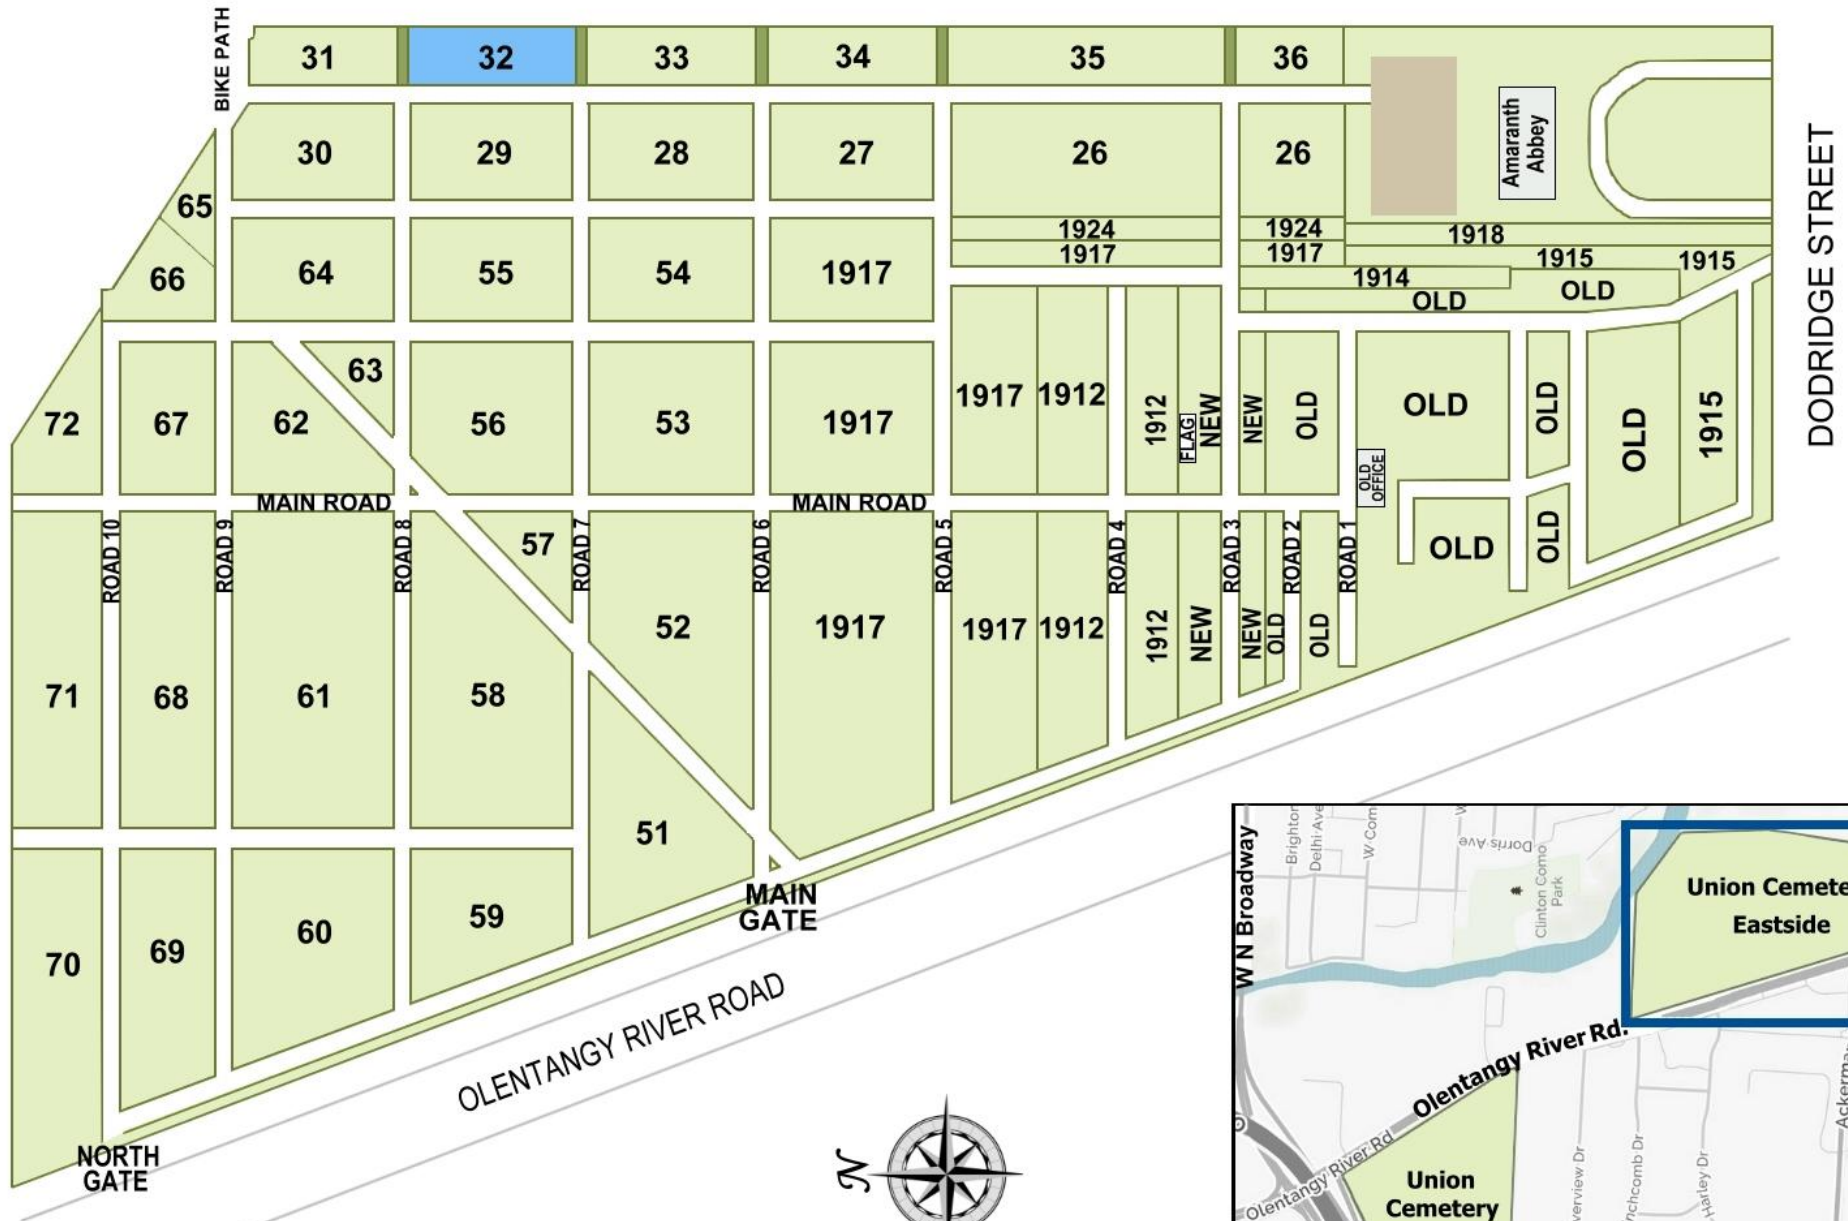

### Union Cemetery - "Old" Cemetery (Eastside Cemetery) Columbus, Franklin County, Ohio

## Section 32

Union Cemetery - Old Cemetery  
Columbus, Franklin County, Ohio

71	72	73	74	75	76	77	78	79	80
70	69	68	67	66	65	64	63	62	61
51	52	53	54	55	56	57	58	59	60
50	49	48	47	46	45	44	43	42	41
31	32	33	34	35	36	37	38	39	40
30	29	28	27	26	25	24	23	22	21
11	12	13	14	15	16	17	18	19	20
10	9	8	7	6	5	4	3	2	1