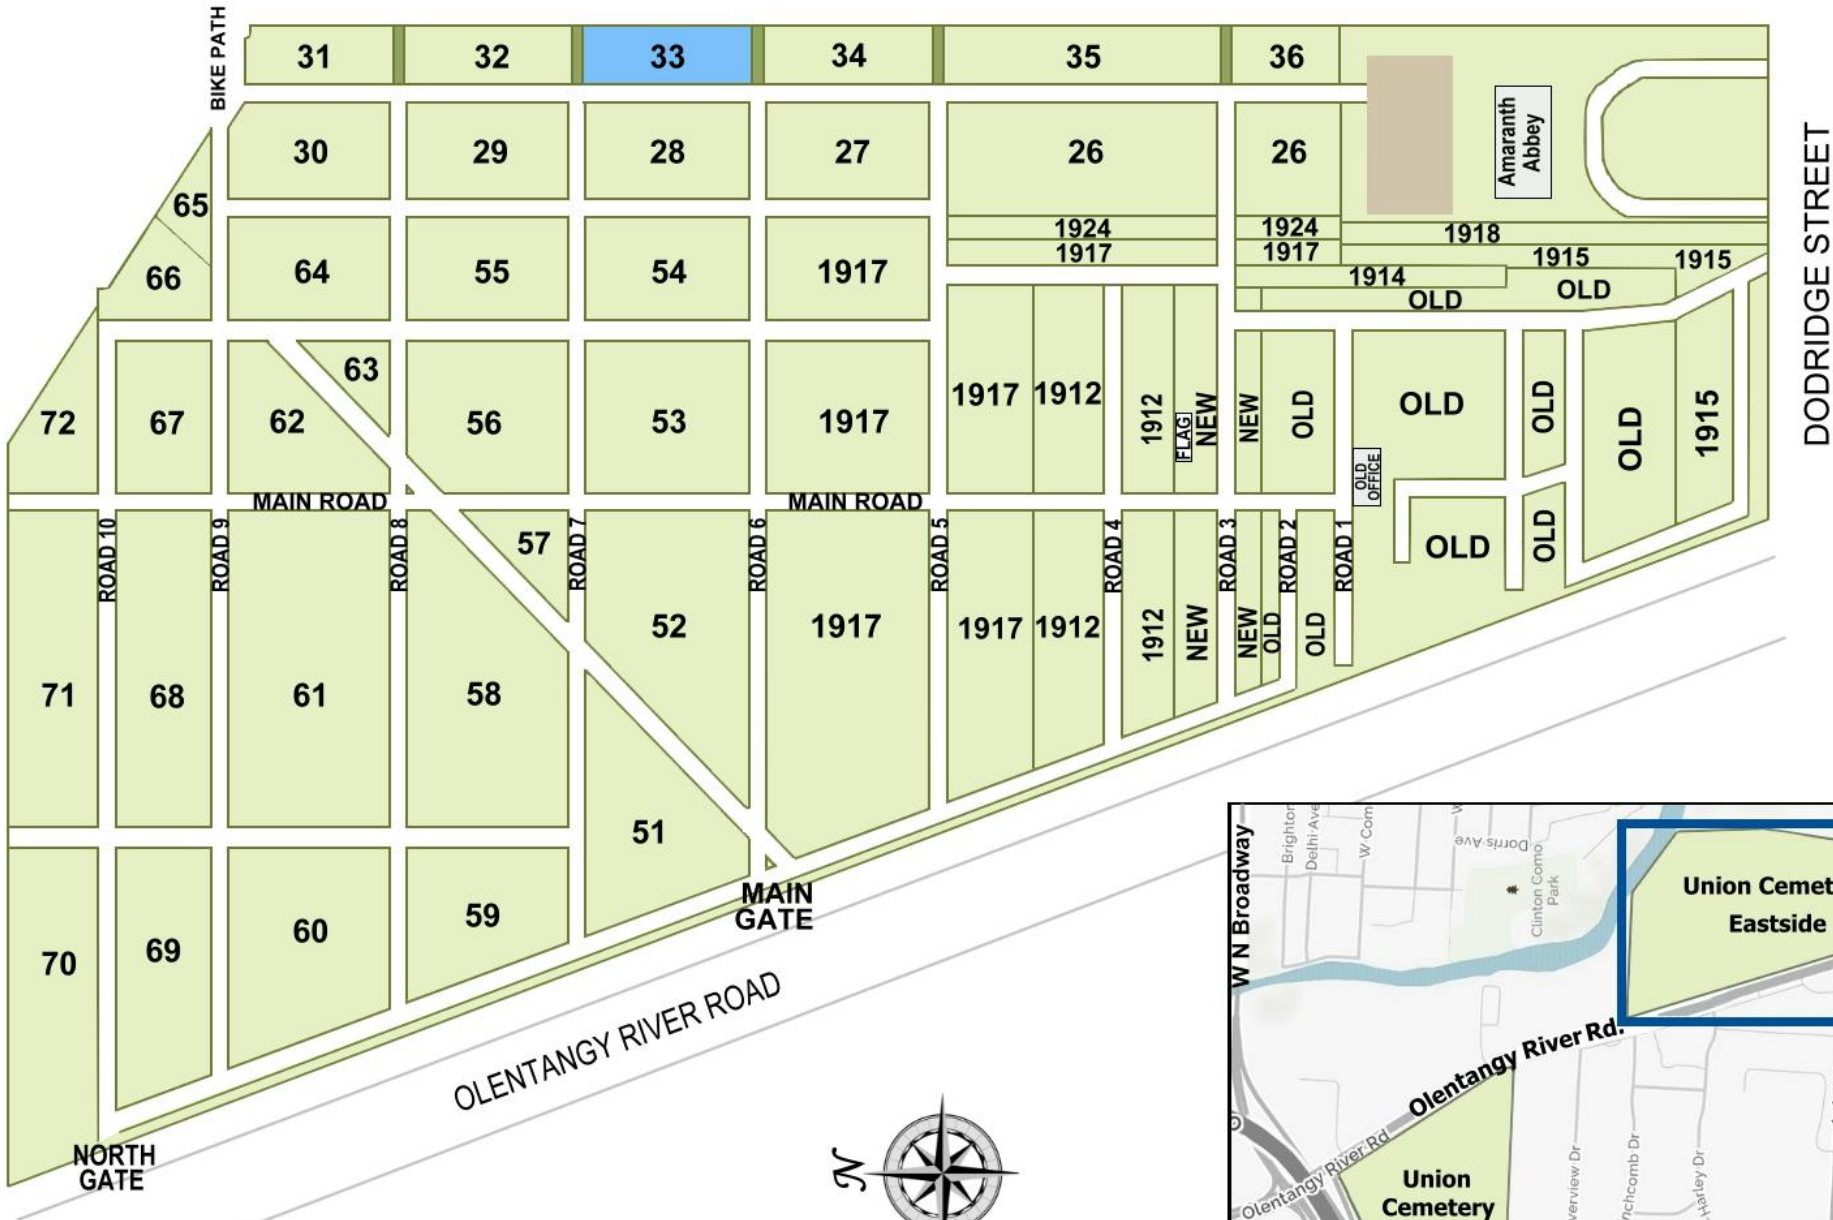

Union Cemetery - "Old" Cemetery
(Eastside Cemetery)
Columbus, Franklin County, Ohio

Map © Lauren Clark 2017
centralohiograveseearch.com

Section 33

Union Cemetery - Old Cemetery
Columbus, Franklin County, Ohio

78	79	80	81	82	83	84	85	86	87	88
77	76	75	74	73	72	71	70	69	68	67
56	57	58	59	60	61	62	63	64	65	66
55	54	53	52	51	50	49	48	47	46	45
34	35	36	37	38	39	40	41	42	43	44
33	32	31	30	29	28	27	26	25	24	23
12	13	14	15	16	17	18	19	20	21	22
11	10	9	8	7	6	5	4	3	2	1