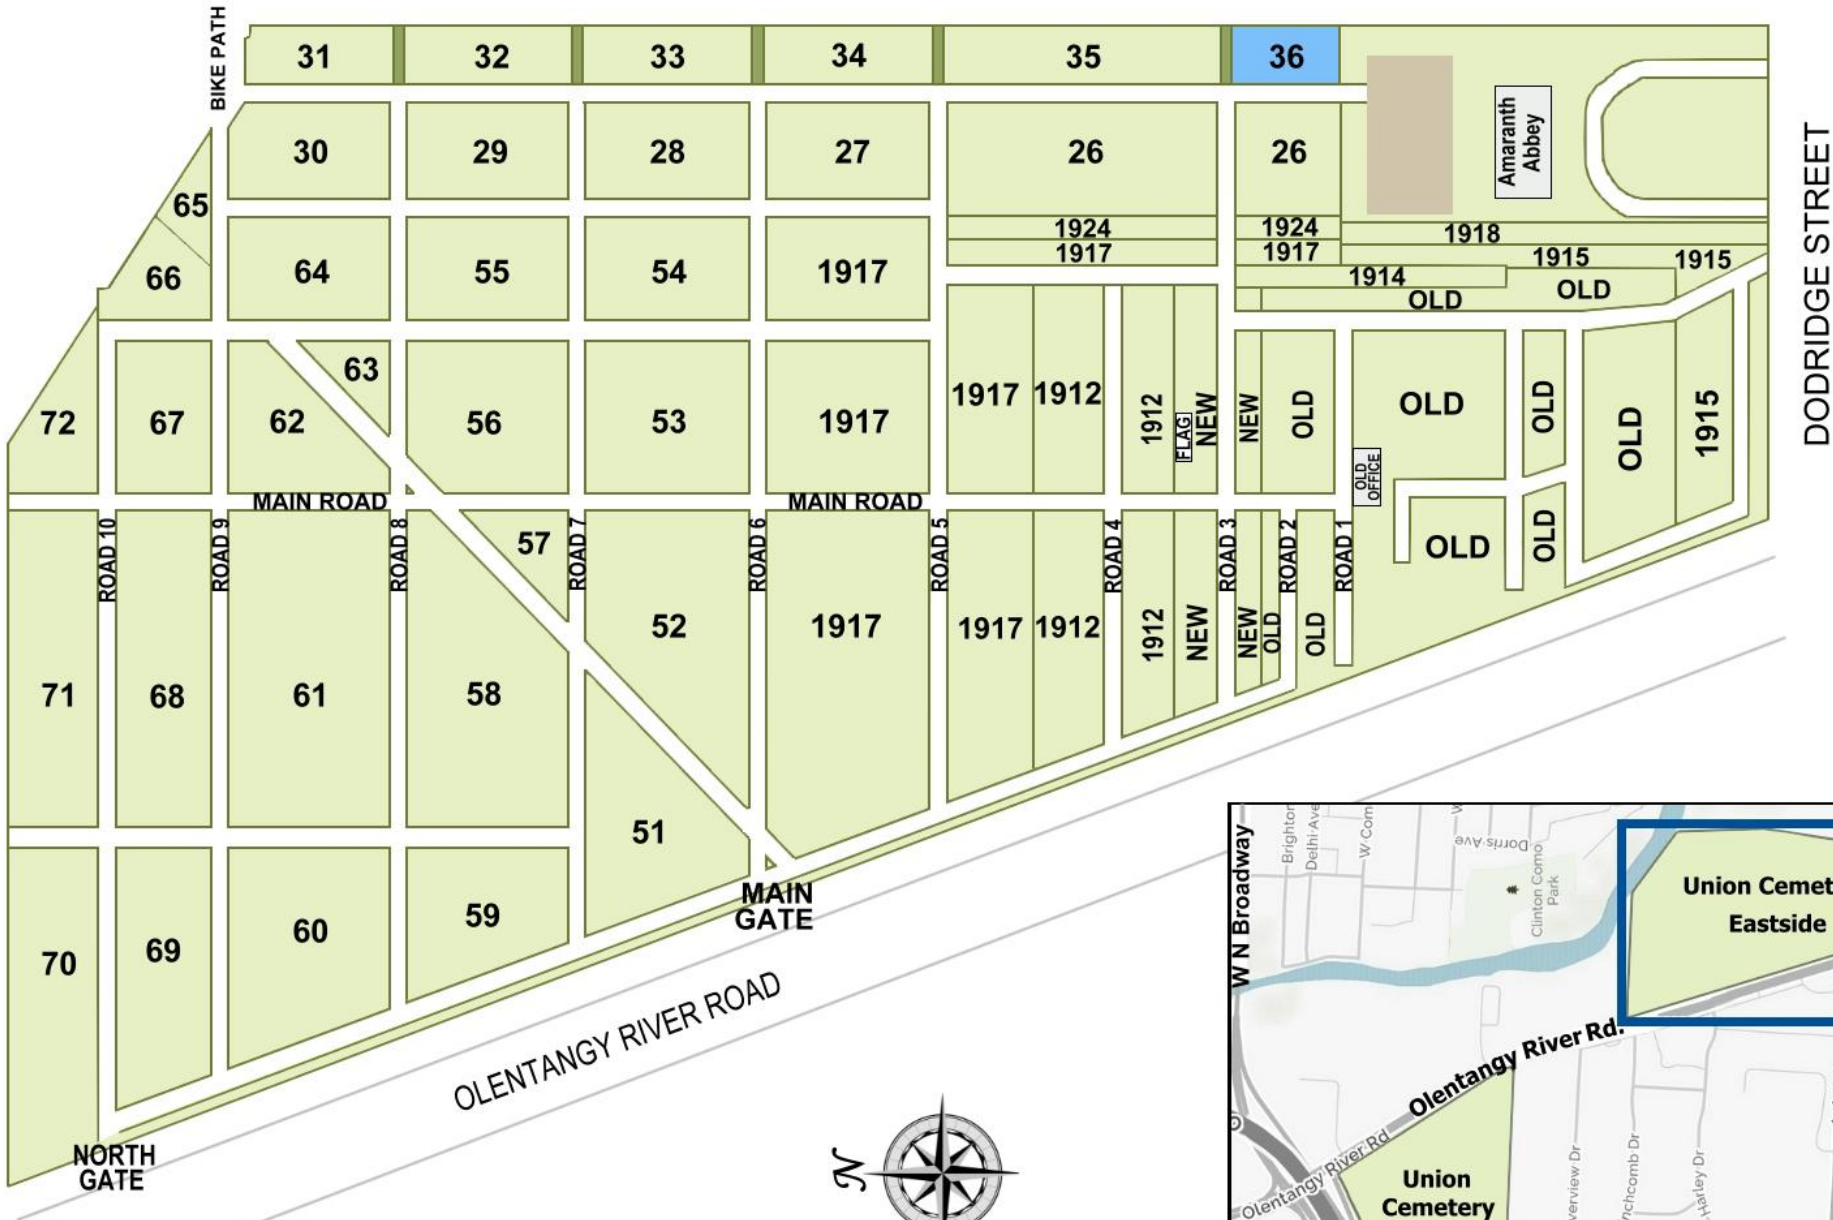

### Union Cemetery - "Old" Cemetery (Eastside Cemetery) Columbus, Franklin County, Ohio

Map © Lauren Clark 2017  
centralohiogravesearch.com

### Section 36

Union Cemetery - Old Cemetery  
Columbus, Franklin County, Ohio

64	63	62	61	60	59	58	57
49	50	51	52	53	54	55	56
48	47	46	45	44	43	42	41
33	34	35	36	37	38	39	40
32	31	30	29	28	27	26	25
17	18	19	20	21	22	23	24
16	15	14	13	12	11	10	9
1	2	3	4	5	6	7	8