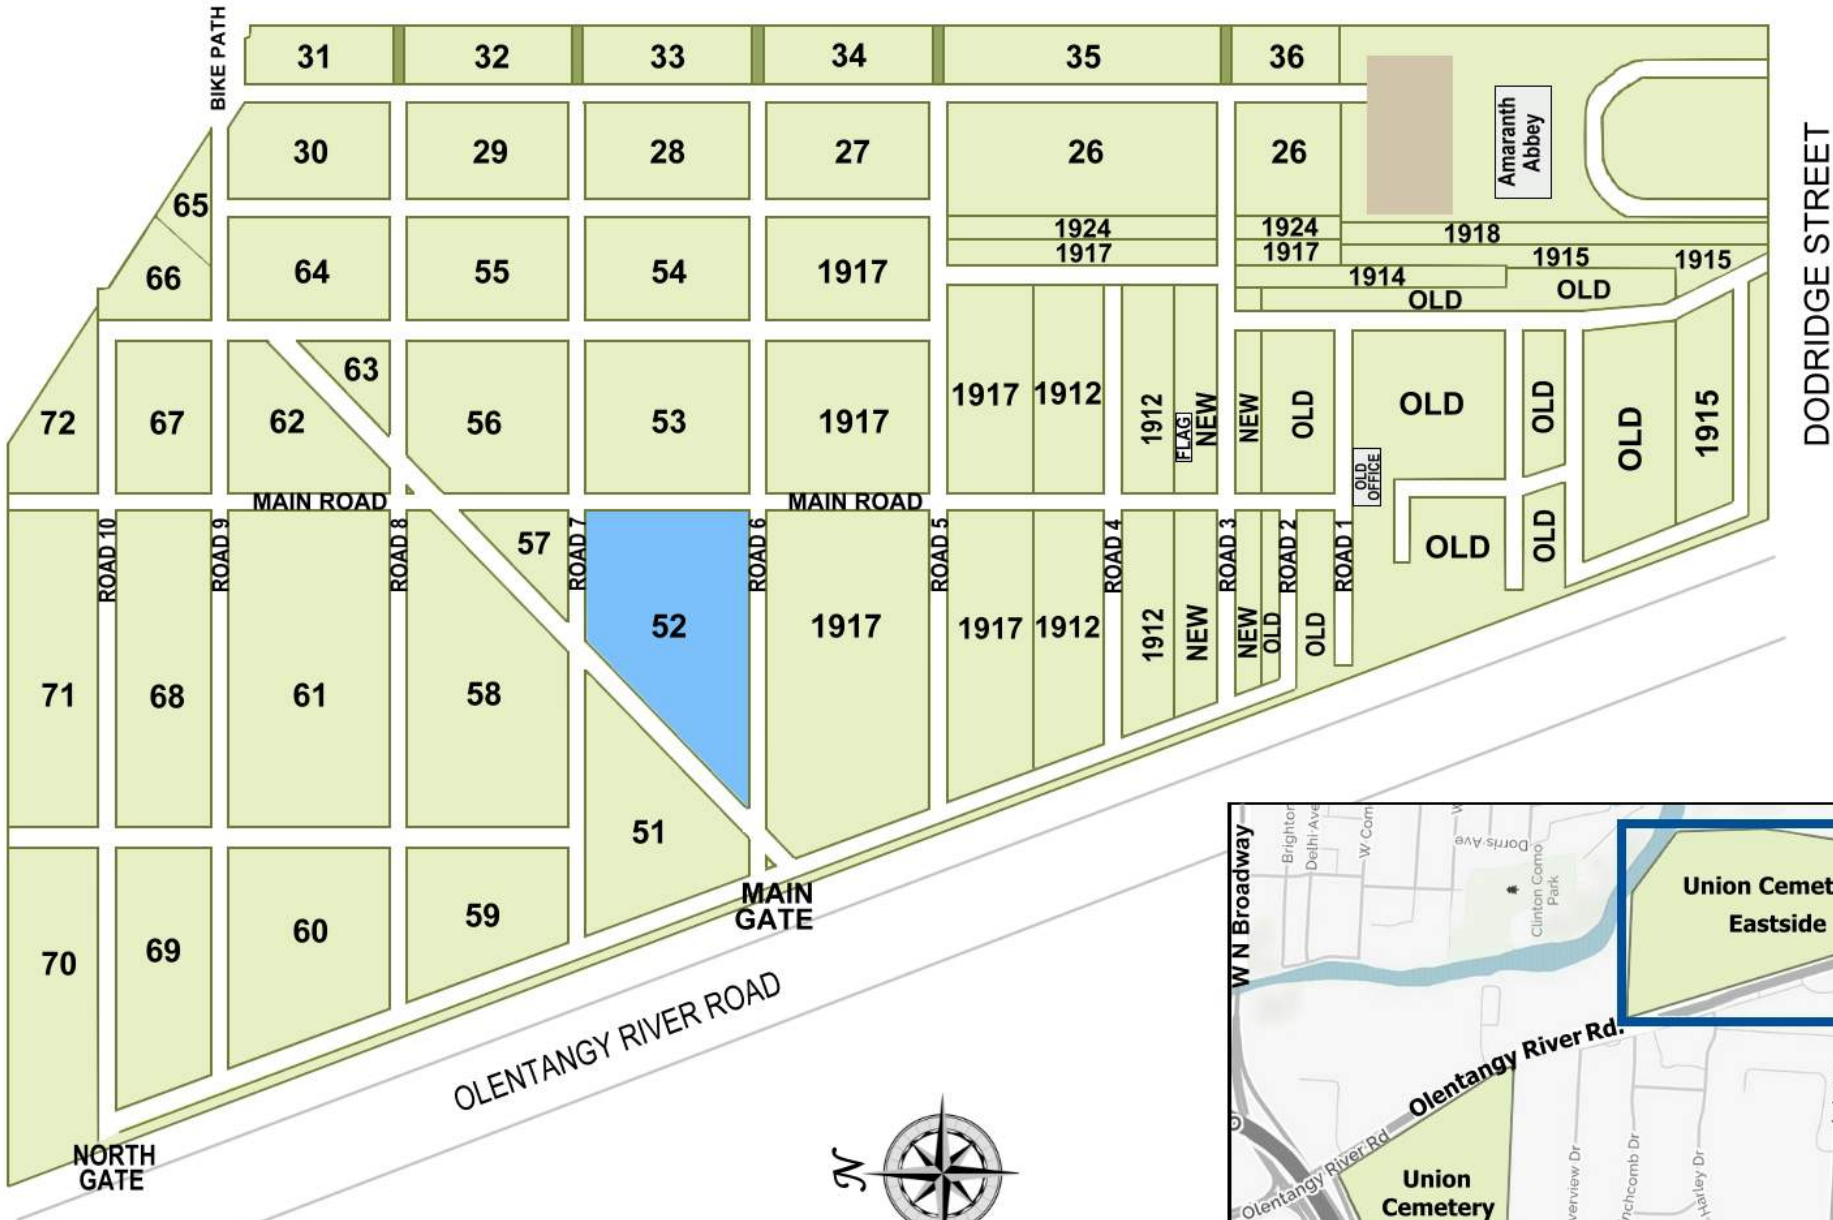

### Union Cemetery - "Old" Cemetery (Eastside Cemetery) Columbus, Franklin County, Ohio

Map © Lauren Clark 2017  
centralohiogravesearch.com

# Section 52

Union Cemetery - Old Cemetery  
Columbus, Franklin County, Ohio