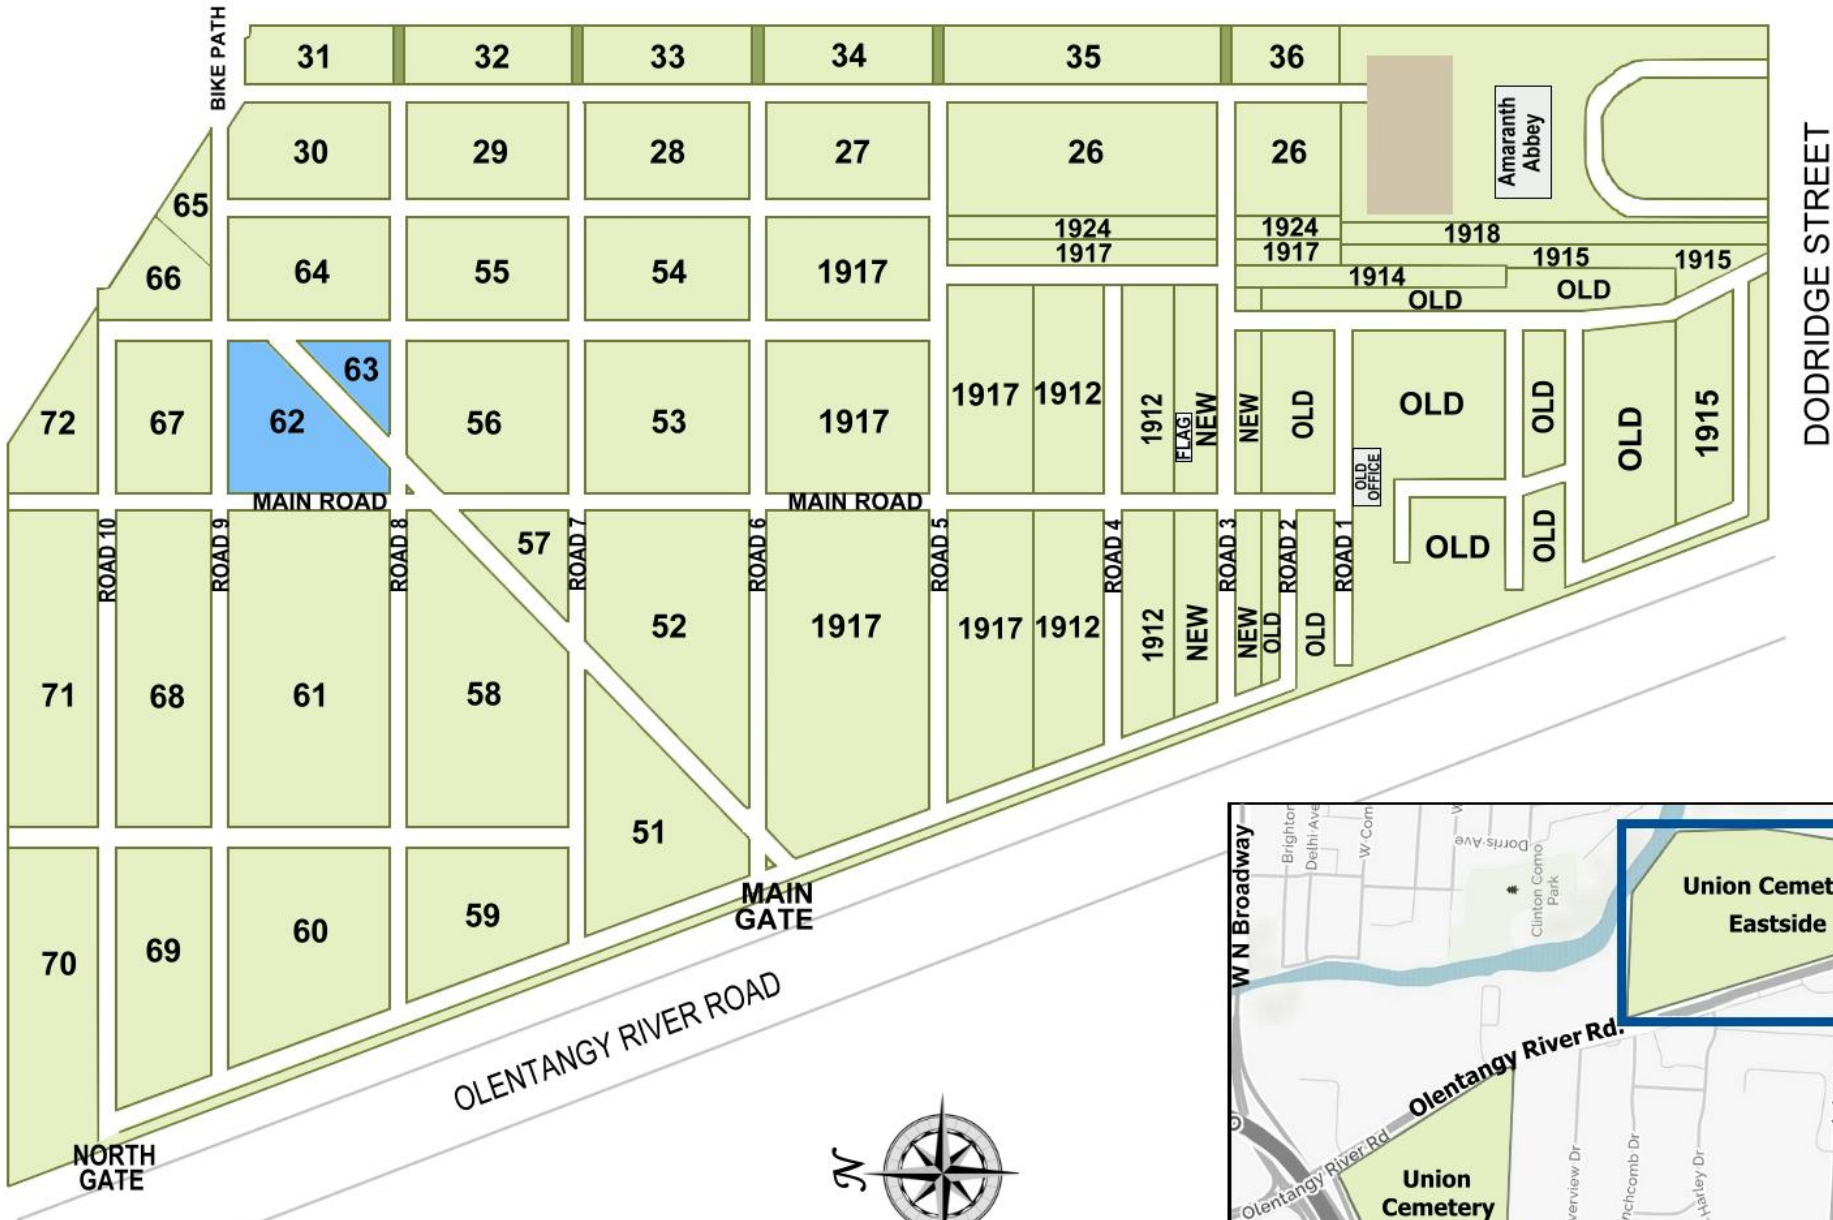

Union Cemetery - "Old" Cemetery
(Eastside Cemetery)
Columbus, Franklin County, Ohio

Sections 62 and 63

Union Cemetery - Old Cemetery
Columbus, Franklin County, Ohio

SECTION 62				SECTION 63					
102	101			38	37	29	28	12	11
103	100	67		39	36	30	27	13	10
104	99	68			35	31	26	14	9
105	98	69	66		34	32	25	15	8
106	97	70	65	38		33	24	16	7
107	96	71	64	39			23	17	6
108	95	72	63	40	37		22	18	5
109	94	73	62	41				19	4
110	93	74	61	42	36			20	3
111	92	75	60	43	35	18		21	2
112	91	76	59	44	34	19			1
113	90	77	58	45	33	20	17		
114	89	78	57	46	32	21	16	5	
115	88	79	56	47	31	22	15	6	
116	87	80	55	48	30	23	14	7	4
117	86	81	54	49	29	24	13	8	3
118	85	82	53	50	28	25	12	9	2
119	84	83	52	51	27	26	11	10	1