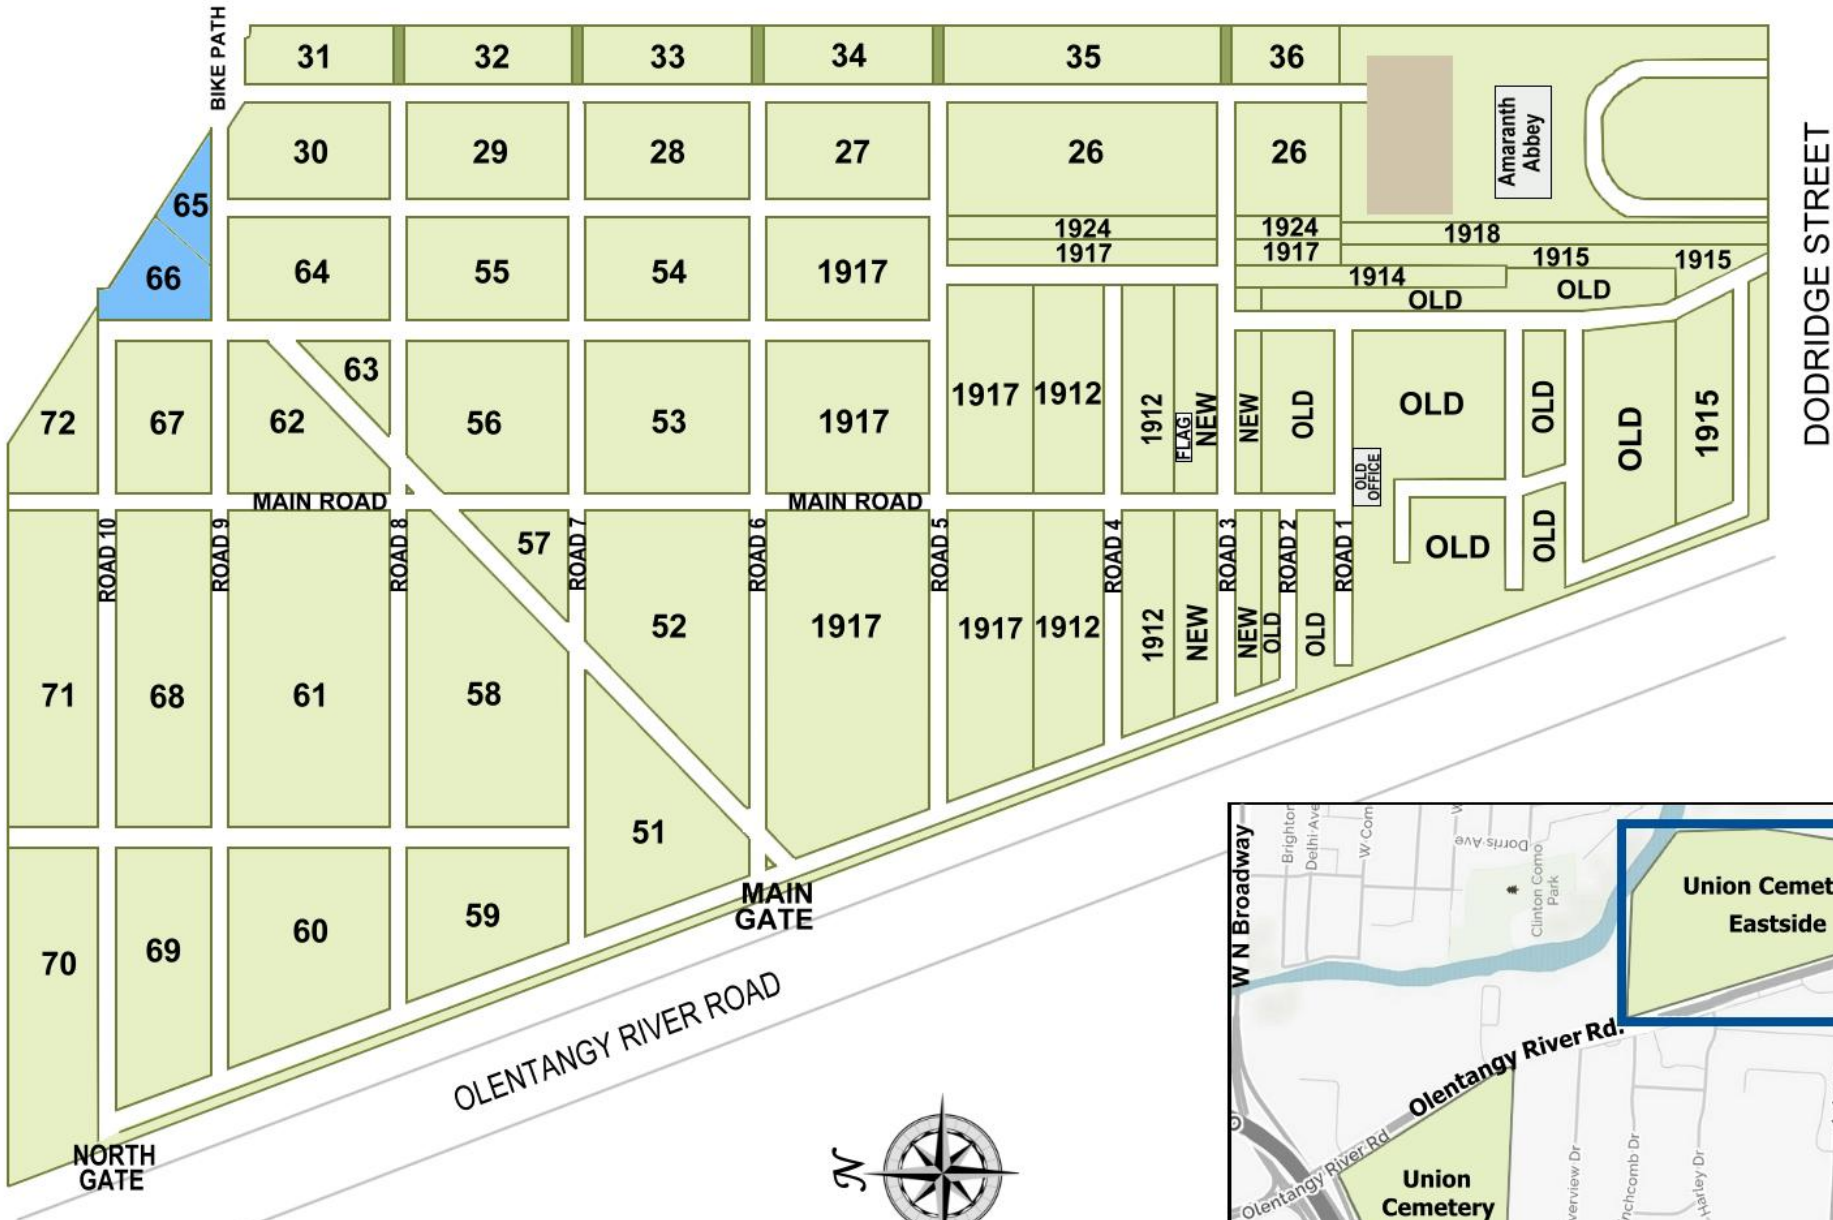

Union Cemetery - "Old" Cemetery
(Eastside Cemetery)
Columbus, Franklin County, Ohio

Map © Lauren Clark 2017
centralohiogravesearch.com

Section 65 and 66

Union Cemetery - Old Cemetery
 Columbus, Franklin County, Ohio